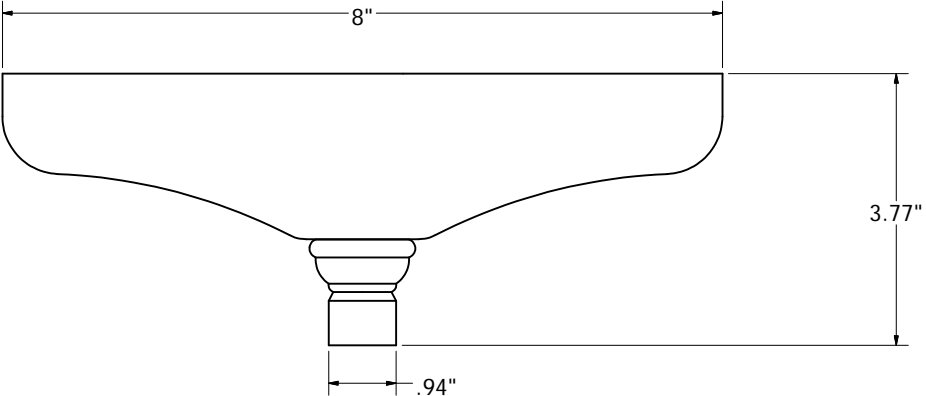

ROUND SHOWER HEAD WITH TIPS DIAMETER 8"

PHONE NUMBER
1-800-355-6637
 FAX NUMBER
1-800-462-6991
 SCALE 1 : 1 DATE 8-30-11
 SHEET
1 OF 1
 DRAWN BY
ASHLEY KRALOVEC

PART NO.	S01085	S01185	S0185BN	S0185NP	S0185RB	S0185WB
FINISH	CHROME PLATED	POLISHED BRASS	BRUSHED NICKEL	PEARL NICKEL	OIL RUBBED BRONZE	OLD WORLD BRONZE