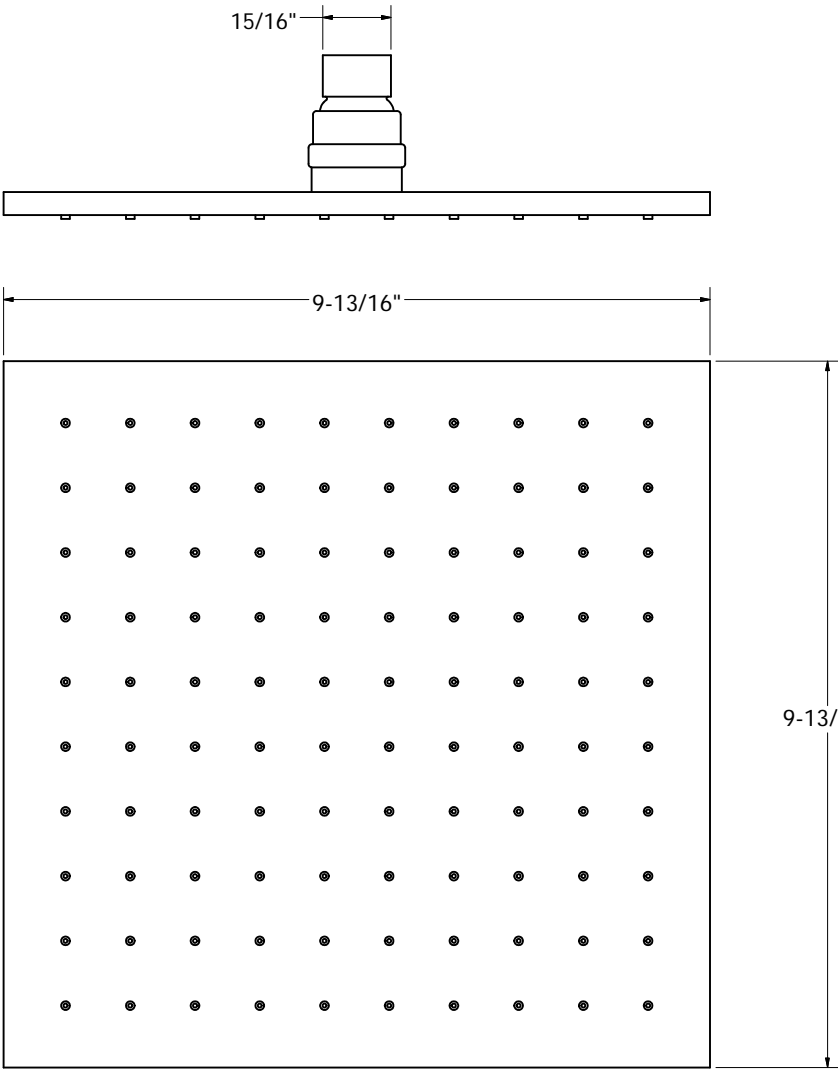

SHOWER HEAD WITH RUBBER TIPS

PHONE NUMBER
1-800-355-6637
 FAX NUMBER
1-800-462-6991
 SCALE .75 : 1 DATE 01-04-13
 SHEET **1 OF 1**
 DRAWN BY
ASHLEY KRALOVEC

PART NO.	S01095	S0195BN	S0195RB	S0195WB
FINISH	CHROME PLATED	BRUSHED NICKEL	OIL RUBBED BRONZE	OLD WORLD BRONZE
SIZE	10"	10"	10"	10"