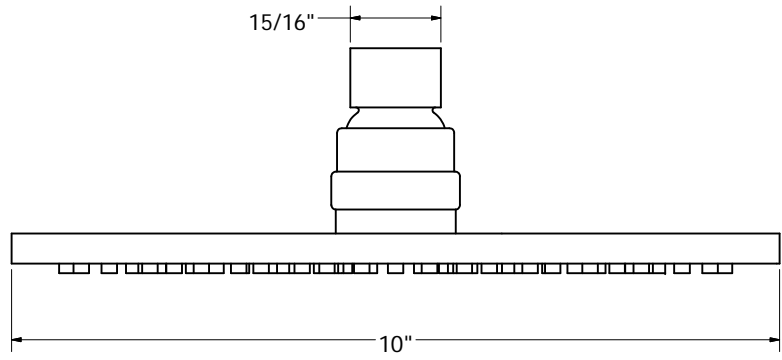

SHOWER HEAD WITH RUBBER TIPS

	PHONE NUMBER	1-800-355-6637	PART NO.	S01093	S0193BN	S0193RB	S0193WB
	FAX NUMBER	1-800-462-6991	FINISH	CHROME PLATED	BRUSHED NICKEL	OIL RUBBED BRONZE	OLD WORLD BRONZE
	SCALE	DATE		SIZE	10"	10"	10"
	SHEET	1 OF 1	DRAWN BY				
ASHLEY KRALOVEC							