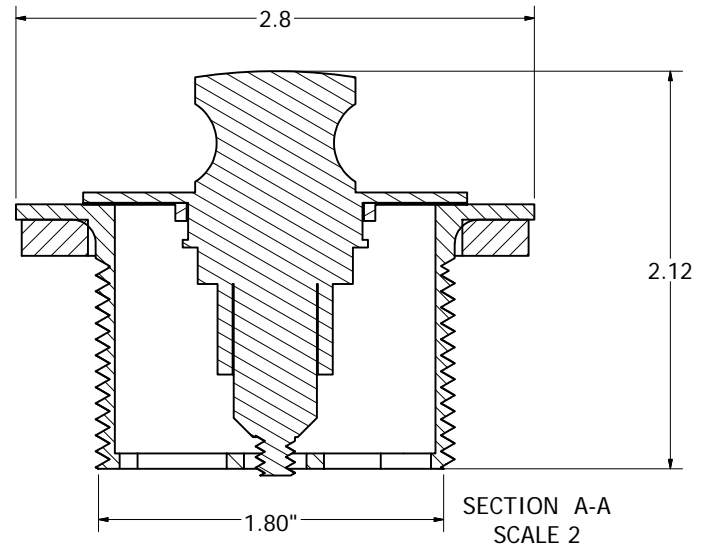

FRICTION LIFT TUB DRAIN

PHONE NUMBER
1-800-355-6637
 FAX NUMBER
1-800-462-6991
 SCALE 2 : 1 DATE 8-25-11
 SHEET
1 OF 1
 DRAWN BY
ASHLEY KRALOVEC

PART NO.	P3561BN	P3561BS	P3561NP	P35068	P3561PN	P3561PS
FINISH	BRUSHED NICKEL	BRUSHED STAINLESS	PEARL NICKEL	POLISHED BRASS	POLISHED NICKEL	POLISHE STAINLESS