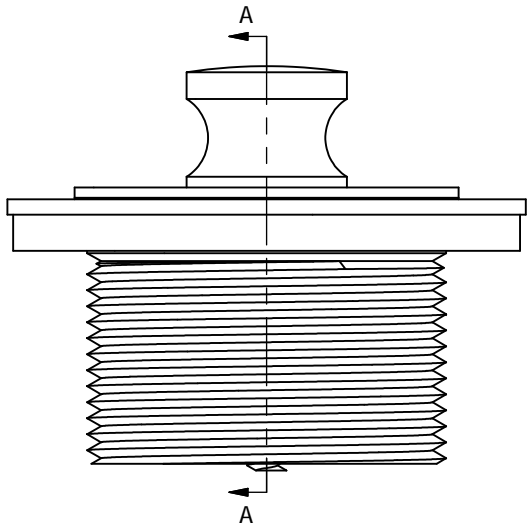

FRICTION LIFT TUB DRAIN

PHONE NUMBER
1-800-355-6637
 FAX NUMBER
1-800-462-6991
 SCALE 2 : 1 DATE 8-25-11
 SHEET
1 OF 1
 DRAWN BY
ASHLEY KRALOVEC

PART NO.	P3561BN	P3561BS	P3561NP	P35068	P3561PN	P3561PS
FINISH	BRUSHED NICKEL	BRUSHED STAINLESS	PEARL NICKEL	POLISHED BRASS	POLISHED NICKEL	POLISHE STAINLESS