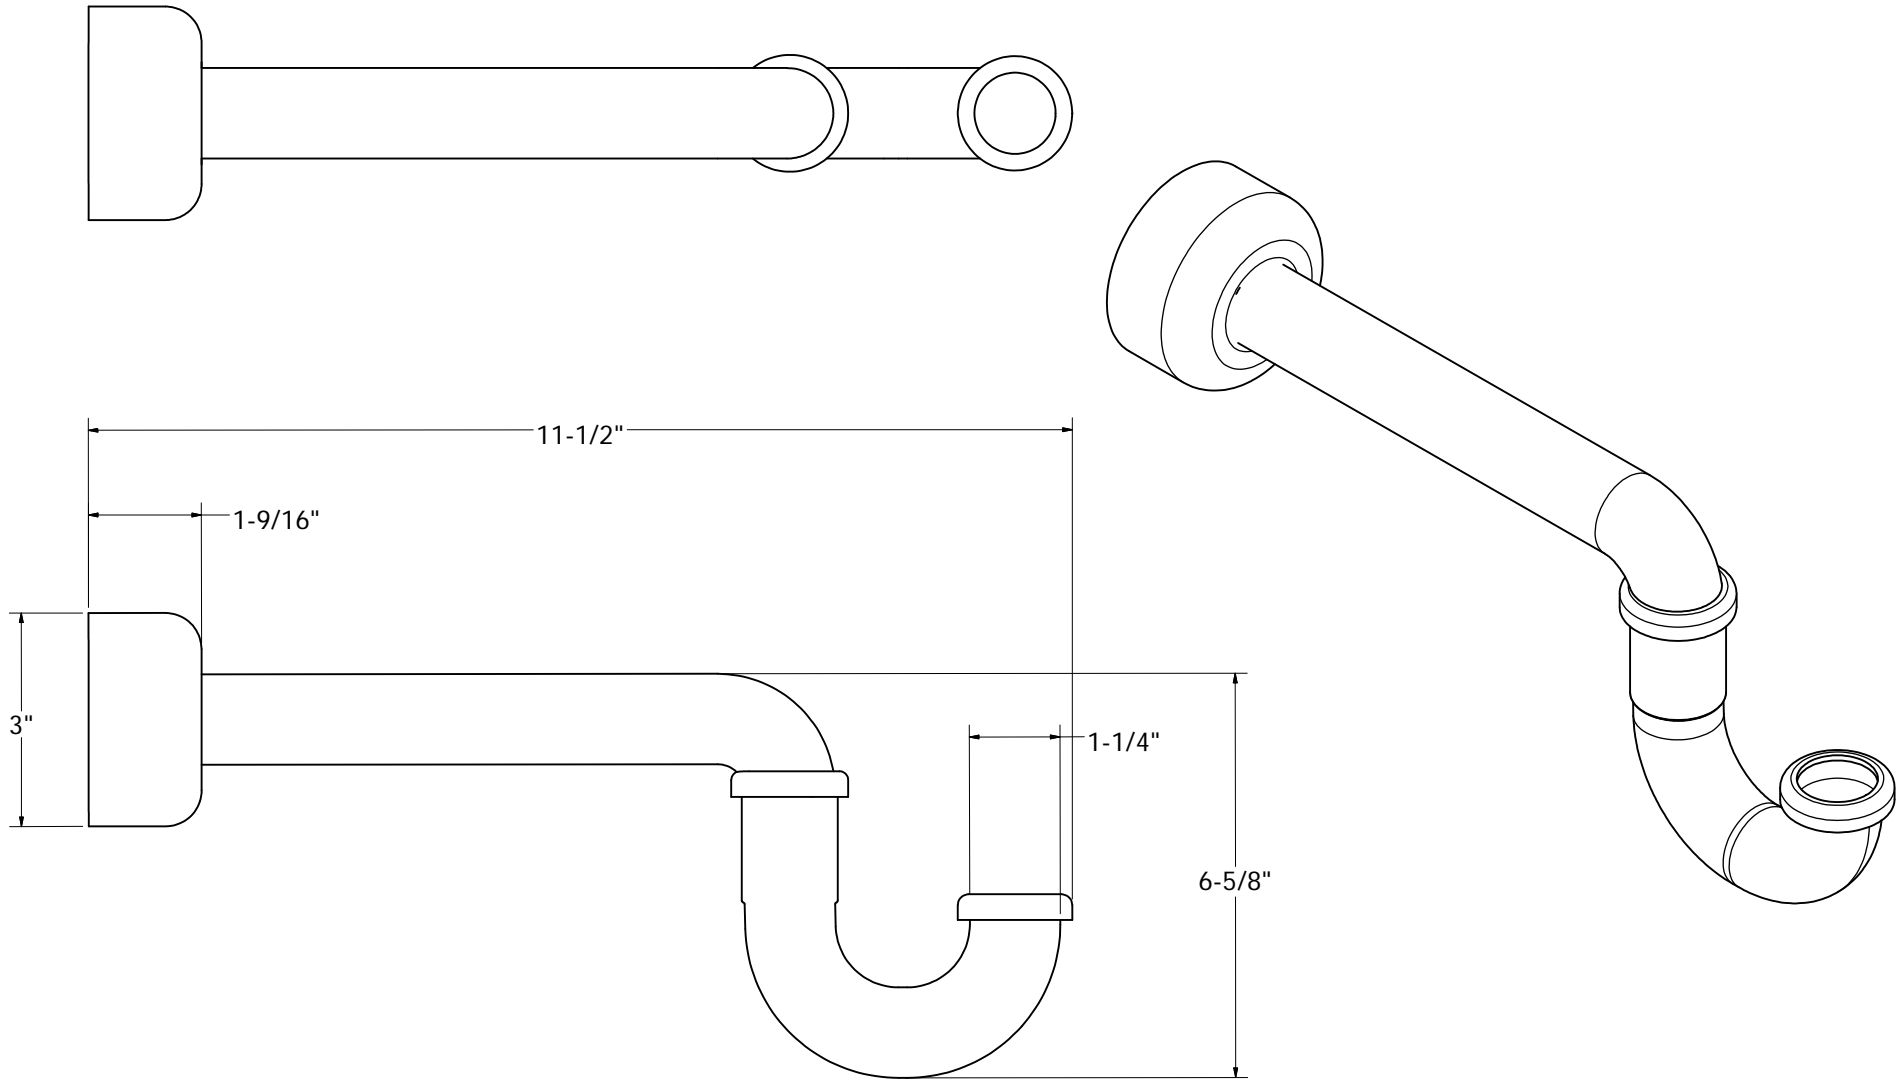

BRASS TUBULAR P-TRAP WITH BOX ESCUTCHEON

PHONE NUMBER
1-800-355-6637
FAX NUMBER
1-800-462-6991
SCALE
3/4 : 1
DATE
6/28/2013
SHEET
1 OF 1
DRAWN BY
ASHLEY KRALOVEC

PART NO.	P3450CP	P3450BN	P3450RB
OD	1-1/4"	1-1/4"	1-1/4"
FINISH	CHROME PLATED	BRUSHED NICKEL	OIL RUBBED BRONZE