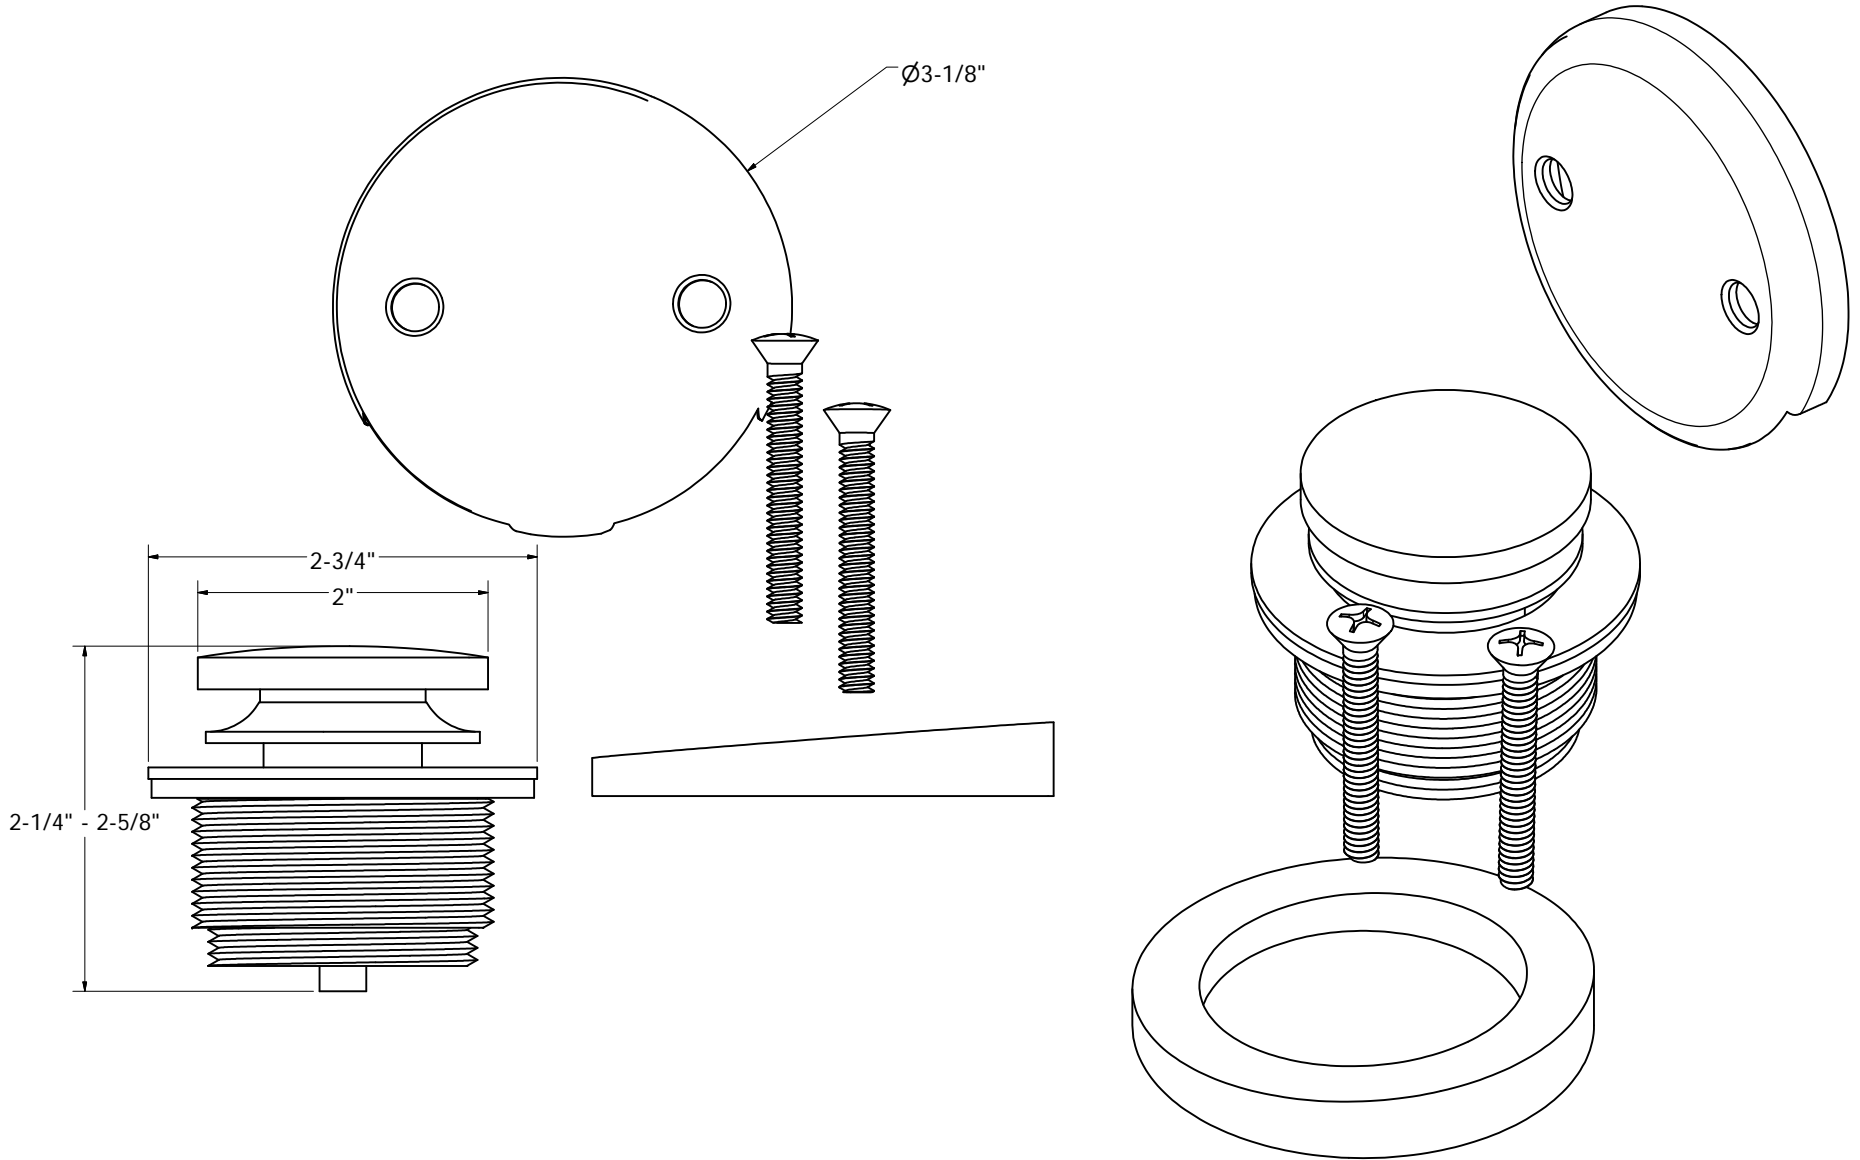

TOE TOUCH CONVERSION KIT

	PHONE NUMBER 1-800-355-6637	PART NO.	B5156NP	B5156PS	B5156RB	B5156WB	
	FAX NUMBER 1-800-462-6991						
	SCALE 1.5 : 1	DATE 12-07-12	# HOLES	2	2	2	2
	SHEET 1 OF 1		FINISH	PEARL NICKEL	POLISHED STAINLESS	OIL RUBBED BRONZE	OLD WORLD BRONZE
DRAWN BY ASHLEY KRALOVEC							