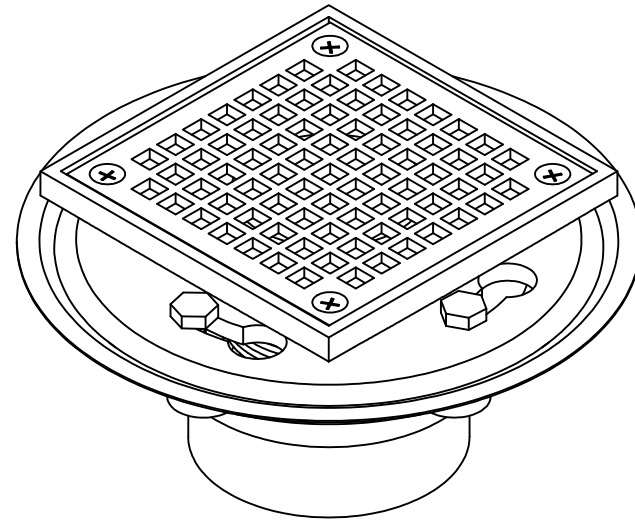

2" X 3" SHOWER DRAIN WITH 2" BRASS SPUD AND 4-1/4" SQUARE STRAINER

| | | | | | |
|---------------------------------------|----------|---------------|----------------|-------------------|------------------|
| PHONE NUMBER 1-800-355-6637 | PART NO. | D50942 | D5094BN | D5094RB | D5094WB |
| FAX NUMBER 1-800-462-6991 | | | | | |
| SCALE 1 : 1 | FINISH | CHROME PLATED | BRUSHED NICKEL | OIL RUBBED BRONZE | OLD WORLD BRONZE |
| DATE 11-30-12 | CTN QTY | 1 | 1 | 1 | 1 |
| SHEET 1 OF 1 | | | | | |
| DRAWN BY ASHLEY KRALOVEC | | | | | |