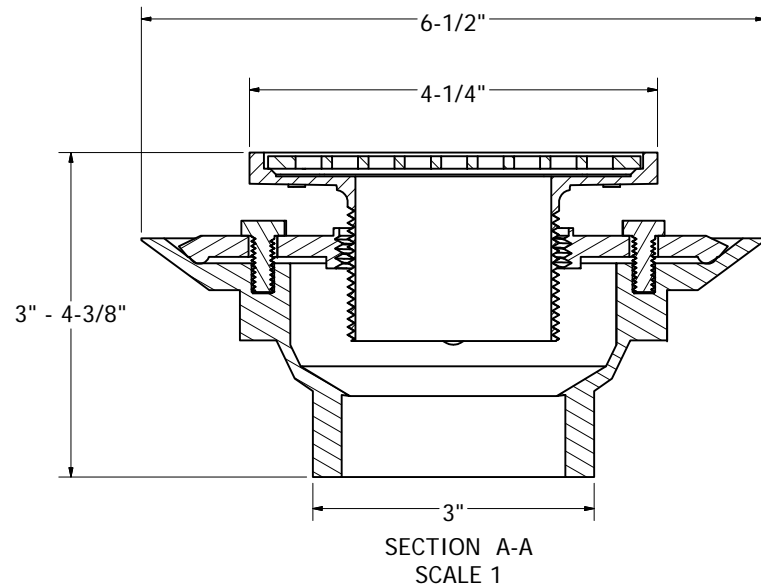

2" X 3" SHOWER DRAIN WITH 2" BRASS SPUD AND 4-1/4" SQUARE STRAINER

| | | | | | |
|---------------------------------------|----------|---------------|----------------|-------------------|------------------|
| PHONE NUMBER 1-800-355-6637 | PART NO. | D50942 | D5094BN | D5094RB | D5094WB |
| FAX NUMBER 1-800-462-6991 | | | | | |
| SCALE 1 : 1 | FINISH | CHROME PLATED | BRUSHED NICKEL | OIL RUBBED BRONZE | OLD WORLD BRONZE |
| DATE 11-30-12 | CTN QTY | 1 | 1 | 1 | 1 |
| SHEET 1 OF 1 | | | | | |
| DRAWN BY ASHLEY KRALOVEC | | | | | |