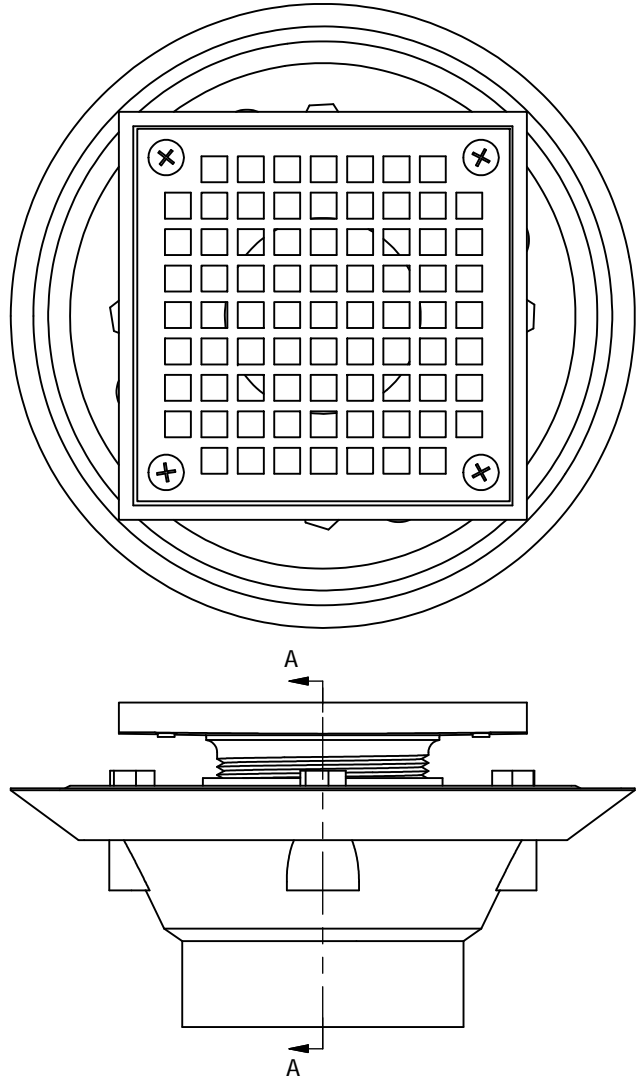

2" X 3" SHOWER DRAIN WITH 2" BRASS SPUD AND 4-1/4" SQUARE STRAINER

| | | | | | |
|---------------------------------------|----------|---------------|----------------|-------------------|------------------|
| PHONE NUMBER 1-800-355-6637 | PART NO. | D50942 | D5094BN | D5094RB | D5094WB |
| FAX NUMBER 1-800-462-6991 | | | | | |
| SCALE 1 : 1 | FINISH | CHROME PLATED | BRUSHED NICKEL | OIL RUBBED BRONZE | OLD WORLD BRONZE |
| DATE 11-30-12 | CTN QTY | 1 | 1 | 1 | 1 |
| SHEET 1 OF 1 | | | | | |
| DRAWN BY ASHLEY KRALOVEC | | | | | |