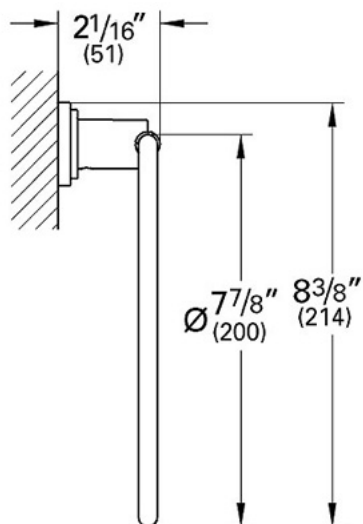

40 307 Towel Ring

Description

8" towel ring

Flow Rate

N/A

Finish Options

- 40 307 OOO Starlight® Chrome
- 40 307 AVO Infinity Satin Nickel
- 40 307 BEO Sterling Infinity Finish
- 40 307 ENO Infinity Brushed Nickel