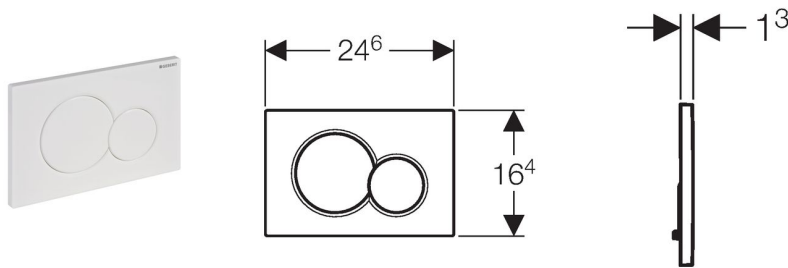

Geberit actuator plate Sigma01 for dual flush

NEW

Application purpose

- ✓ For dual flush
- ✓ For front actuation
- ✓ For use with Sigma concealed cistern 12 cm (UP320)
- ✓ For use with Sigma concealed cistern 8 cm (UP720)

Technical data

Actuation force	< 20	N
Product material	Plastic	

Scope of delivery

- 2 actuator rods
- 2 distance bolts
- Mounting frame

Article

Article no.	Colour
115.770.11.5	white alpine

115.770.EP.5	pergamon
--------------	----------