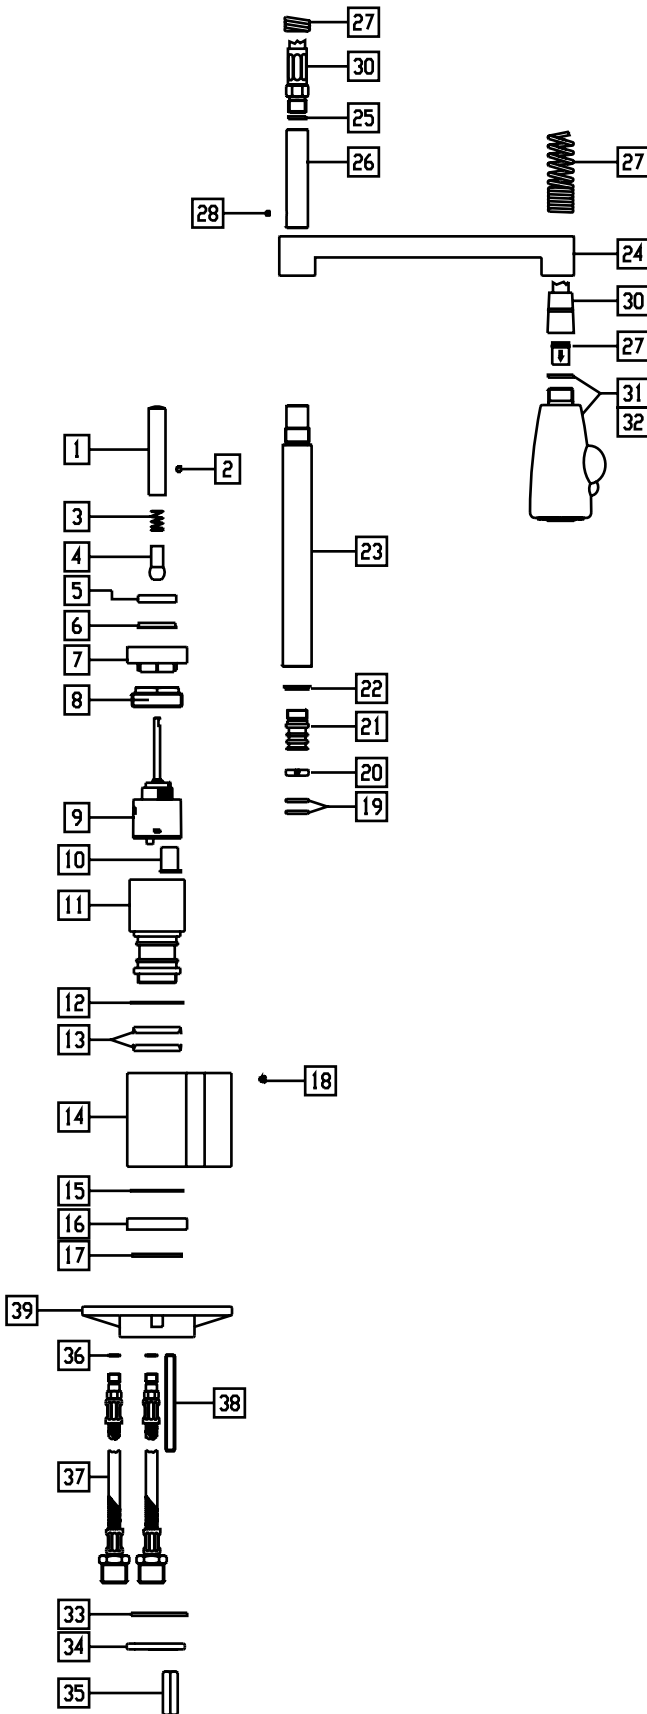

Arezzo® Single Handle Kitchen Faucet Models LK7420 and LKLF7420

ITEM	PART	DESCRIPTION
1		
2		
3	A55960R - CHROME	LEVER HANDLE ASSEMBLY
4	A55961R - BRUSHED NICKEL	
5	A55962R - BRUSHED CHROME	
6		
7		
8	N/A	N/A
9	A56103R	CARTRIDGE
10	A56117R	GREEN WASHER
11		
12	N/A	N/A
13		
14		
15		
16	A56025R	HARDWARE KIT
17		
18	N/A	N/A
19	A56115R	O-RING
19		
20		
21		
22		
23		
24	A55994R - CHROME	SPOUT ASSEMBLY
25	A55995R - BRUSHED NICKEL	
26	A55996R - BRUSHED CHROME	
27		
28		
29		
30		
30	A56120R	FLEX HOSE
31	A56114R - CHROME A56131R - BRUSHED NICKEL A56132R - BRUSHED CHROME	HAND SHOWER ASSEMBLY (FOR LK7420 MODELS ONLY)
32	A56158R - CHROME A56159R - BRUSHED NICKEL	HAND SHOWER ASSEMBLY (FOR LKLF7420 MODELS ONLY)
33	N/A	N/A
34		
35	A56025R	HARDWARE KIT
36	A56095R	SUPPLY HOSES (2 PAIR, 1 RED & 1 BLUE)
37		
38	N/A	N/A
39		