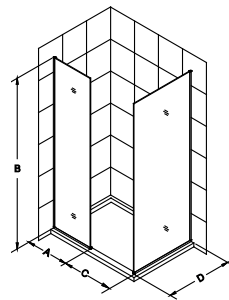

Features

- Open entry doorless walk-in design
- $\frac{3}{8}$ " (10mm) thick ANSI certified tempered clear glass
- Anodized aluminum U-channel profile allows $\frac{1}{2}$ " out-of-plumb adjustment
- Chrome, Brushed Nickel or Oil Rubbed Bronze hardware finish
- Reversible for right or left side entrance
- Available in single or two panel configuration
- Optional SlimLine™ matching shower base available on some model sizes (sold separately)

Linea

Configuration 1

SKU	A	B	C Walk-In	D	Chrome Hardware -01	Brushed Nickel Hardware -04	Oil Rubbed Bronze Hardware -06
SHDR-3230721	30"	72"	22" min	--	\$407.00	\$412.00	\$418.00
SHDR-3234721	34"	72"	22" min	--	\$433.00	\$438.00	\$444.00