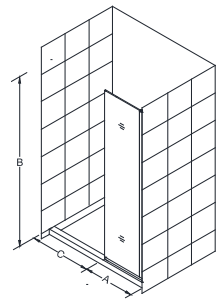

Linea

1. Linea Two Panel Walk-in Shower Enclosure in Chrome Finish
2. Linea Panel-to-Panel Walk-in Shower Enclosure in Chrome Finish
3. Linea U-Channel in Chrome Finish

1

2

3

Description

The Linea collection of walk-in showers is a welcome addition to any contemporary bathroom. With its door-less design a Linea shower adds a flowing, tranquil and beautiful element to the shower experience. Features like adjustable U-channel for out-of-plumb walls, single or two panel configuration and left or right installation options make Linea a great choice for most shower projects.

Features

- Open entry doorless walk-in design
- $\frac{3}{8}$ " (10mm) thick ANSI certified tempered clear glass
- Anodized aluminum U-channel profile allows $\frac{1}{2}$ " out-of-plumb adjustment
- Chrome, Brushed Nickel or Oil Rubbed Bronze hardware finish
- Reversible for right or left side entrance
- Available in single or two panel configuration
- Optional SlimLine™ matching shower base available on some model sizes (sold separately)

Linea

Configuration 1

SKU	A	B	C Walk-In	D	Chrome Hardware -01	Brushed Nickel Hardware -04	Oil Rubbed Bronze Hardware -06
SHDR-3230721	30"	72"	22" min	--	\$407.00	\$412.00	\$418.00
SHDR-3234721	34"	72"	22" min	--	\$433.00	\$438.00	\$444.00