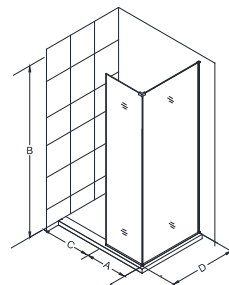

Features

- Open entry doorless walk-in design
- $\frac{3}{8}$ " (10mm) thick ANSI certified tempered clear glass
- Anodized aluminum U-channel profile allows $\frac{1}{2}$ " out-of-plumb adjustment
- Chrome, Brushed Nickel or Oil Rubbed Bronze hardware finish
- Reversible for right or left side entrance
- Available in single or two panel configuration
- Optional SlimLine™ matching shower base available on some model sizes (sold separately)

Linea

Configuration 1

SKU	A	B	C Walk-In	D	Chrome Hardware -01	Brushed Nickel Hardware -04	Oil Rubbed Bronze Hardware -06
SHDR-3230721	30"	72"	22" min	--	\$407.00	\$412.00	\$418.00
SHDR-3234721	34"	72"	22" min	--	\$433.00	\$438.00	\$444.00

Configuration 2

SKU	A	B	C Walk-In	D	Chrome Hardware -01	Brushed Nickel Hardware -04	Oil Rubbed Bronze Hardware -06
SHDR-3230302	30"	72"	22" min	30"	\$774.00	\$784.00	\$796.00
SHDR-3230342	30"	72"	22" min	34"	\$800.00	\$810.00	\$822.00
SHDR-3234302	34"	72"	22" min	30"	\$800.00	\$810.00	\$822.00
SHDR-3234342	34"	72"	22" min	34"	\$826.00	\$836.00	\$848.00