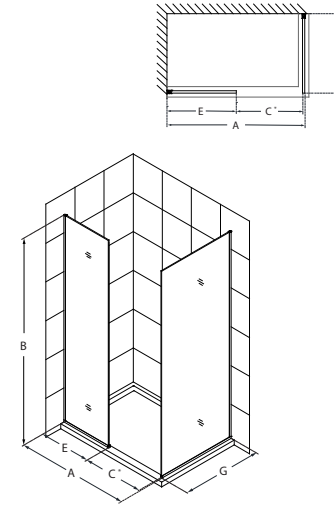

Linea™ Walk-In Shower

Chrome Brushed Nickel Oil Rubbed Bronze Satin Black

- Premium 3/8" (10mm) thick ANSI certified tempered glass for an upscale look
- DreamLine exclusive ClearMax™ protective water repellent and stain resistant glass coating
- Panels are attached to the wall using a 1" anodized aluminum U-channel

- U-channel allows up to 1/2" adjustment for out-of-plumb (uneven walls)
- Reversible for a right or left walk-in opening to fit your specific layout
- Single Panel or Two Panel configurations for multiple styles and layout options

Configuration 1

SKU	A MODEL WIDTH	B MODEL HEIGHT	C ACCESS WIDTH	D DOOR WIDTH	E INLINE PANEL WIDTH	GLASS	-01 CHROME	-04 BRUSHED NICKEL	-06 OIL RUBBED BRONZE	-09 SATIN BLACK
SHDR-3230721	30"	72"	22" min	-	30"	Clear	-	-	-	-
SHDR-3234721	34"	72"	22" min	-	34"	Clear	-	-	-	-

Configuration 2

SKU	A MODEL WIDTH	B MODEL HEIGHT	C ACCESS WIDTH	D DOOR WIDTH	E INLINE PANEL WIDTH	G RETURN PANEL WIDTH	GLASS	-01 CHROME	-04 BRUSHED NICKEL	-06 OIL RUBBED BRONZE	-09 SATIN BLACK
SHDR-3230302	30"	72"	22" min	-	30"	30"	Clear	-	-	-	-
SHDR-3230342	30"	72"	22" min	-	30"	34"	Clear	-	-	-	-
SHDR-3234302	34"	72"	22" min	-	34"	30"	Clear	-	-	-	-
SHDR-3234342	34"	72"	22" min	-	34"	34"	Clear	-	-	-	-