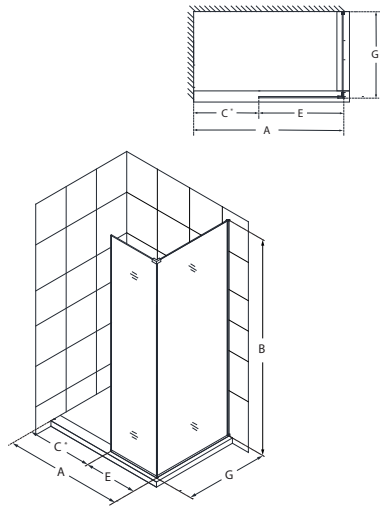

- U-channel allows up to 1/2" adjustment for out-of-plumb (uneven walls)
- Reversible for a right or left walk-in opening to fit your specific layout
- Single Panel or Two Panel configurations for multiple styles and layout options

Configuration 1

SKU	A MODEL WIDTH	B MODEL HEIGHT	C ACCESS WIDTH	D DOOR WIDTH	E INLINE PANEL WIDTH	GLASS	-01 CHROME	-04 BRUSHED NICKEL	-06 OIL RUBBED BRONZE	-09 SATIN BLACK
SHDR-3230721	30"	72"	22" min	-	30"	Clear	-	-	-	-
SHDR-3234721	34"	72"	22" min	-	34"	Clear	-	-	-	-

Configuration 2

SKU	A MODEL WIDTH	B MODEL HEIGHT	C ACCESS WIDTH	D DOOR WIDTH	E INLINE PANEL WIDTH	G RETURN PANEL WIDTH	GLASS	-01 CHROME	-04 BRUSHED NICKEL	-06 OIL RUBBED BRONZE	-09 SATIN BLACK
SHDR-3230302	30"	72"	22" min	-	30"	30"	Clear	-	-	-	-
SHDR-3230342	30"	72"	22" min	-	30"	34"	Clear	-	-	-	-
SHDR-3234302	34"	72"	22" min	-	34"	30"	Clear	-	-	-	-
SHDR-3234342	34"	72"	22" min	-	34"	34"	Clear	-	-	-	-

Configuration 3

SKU	A MODEL WIDTH	B MODEL HEIGHT	C ACCESS WIDTH	D DOOR WIDTH	E INLINE PANEL WIDTH	G RETURN PANEL WIDTH	GLASS	-01 CHROME	-04 BRUSHED NICKEL	-06 OIL RUBBED BRONZE	-09 SATIN BLACK
SHDR-3230303	30"	72"	22" min	-	30"	30"	Clear	-	-	-	-
SHDR-3230343	30"	72"	22" min	-	30"	34"	Clear	-	-	-	-
SHDR-3234303	34"	72"	22" min	-	34"	30"	Clear	-	-	-	-
SHDR-3234343	34"	72"	22" min	-	34"	34"	Clear	-	-	-	-