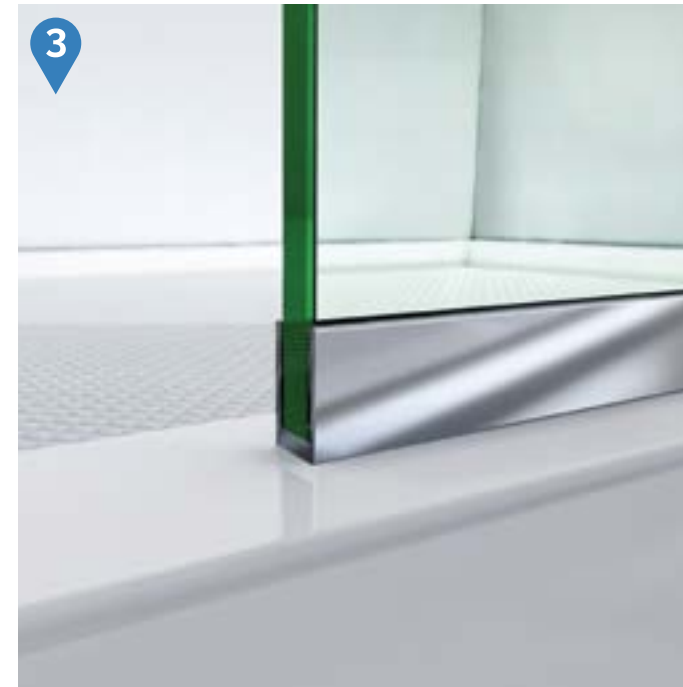

Linea™ Walk-In Shower

Chrome Brushed Nickel Oil Rubbed Bronze Satin Black

- Premium 3/8" (10mm) thick ANSI certified tempered glass for an upscale look
- DreamLine exclusive ClearMax™ protective water repellent and stain resistant glass coating
- Panels are attached to the wall using a 1" anodized aluminum U-channel

- U-channel allows up to 1/2" adjustment for out-of-plumb (uneven walls)
- Reversible for a right or left walk-in opening to fit your specific layout
- Single Panel or Two Panel configurations for multiple styles and layout options

Configuration 1

SKU	A MODEL WIDTH	B MODEL HEIGHT	C ACCESS WIDTH	D DOOR WIDTH	E INLINE PANEL WIDTH	GLASS	-01 CHROME	-04 BRUSHED NICKEL	-06 OIL RUBBED BRONZE	-09 SATIN BLACK
SHDR-3230721	30"	72"	22" min	-	30"	Clear	-	-	-	-
SHDR-3234721	34"	72"	22" min	-	34"	Clear	-	-	-	-

Configuration 2

SKU	A MODEL WIDTH	B MODEL HEIGHT	C ACCESS WIDTH	D DOOR WIDTH	E INLINE PANEL WIDTH	G RETURN PANEL WIDTH	GLASS	-01 CHROME	-04 BRUSHED NICKEL	-06 OIL RUBBED BRONZE	-09 SATIN BLACK
SHDR-3230302	30"	72"	22" min	-	30"	30"	Clear	-	-	-	-
SHDR-3230342	30"	72"	22" min	-	30"	34"	Clear	-	-	-	-
SHDR-3234302	34"	72"	22" min	-	34"	30"	Clear	-	-	-	-
SHDR-3234342	34"	72"	22" min	-	34"	34"	Clear	-	-	-	-