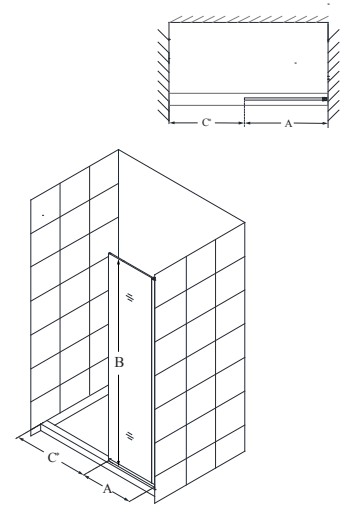

Linea™ Walk-In Shower

Chrome Brushed Nickel Oil Rubbed Bronze Satin Black

- Premium 3/8" (10mm) thick ANSI certified tempered glass for an upscale look
- DreamLine exclusive ClearMax™ protective water repellent and stain resistant glass coating
- Panels are attached to the wall using a 1" anodized aluminum U-channel

- U-channel allows up to 1/2" adjustment for out-of-plumb (uneven walls)
- Reversible for a right or left walk-in opening to fit your specific layout
- Single Panel or Two Panel configurations for multiple styles and layout options

Configuration 1

SKU	A MODEL WIDTH	B MODEL HEIGHT	C ACCESS WIDTH	D DOOR WIDTH	E INLINE PANEL WIDTH	GLASS	-01 CHROME	-04 BRUSHED NICKEL	-06 OIL RUBBED BRONZE	-09 SATIN BLACK
SHDR-3230721	30"	72"	22" min	-	30"	Clear	-	-	-	-
SHDR-3234721	34"	72"	22" min	-	34"	Clear	-	-	-	-

Configuration 2

SKU	A MODEL WIDTH	B MODEL HEIGHT	C ACCESS WIDTH	D DOOR WIDTH	E INLINE PANEL WIDTH	G RETURN PANEL WIDTH	GLASS	-01 CHROME	-04 BRUSHED NICKEL	-06 OIL RUBBED BRONZE	-09 SATIN BLACK
SHDR-3230302	30"	72"	22" min	-	30"	30"	Clear	-	-	-	-
SHDR-3230342	30"	72"	22" min	-	30"	34"	Clear	-	-	-	-
SHDR-3234302	34"	72"	22" min	-	34"	30"	Clear	-	-	-	-
SHDR-3234342	34"	72"	22" min	-	34"	34"	Clear	-	-	-	-