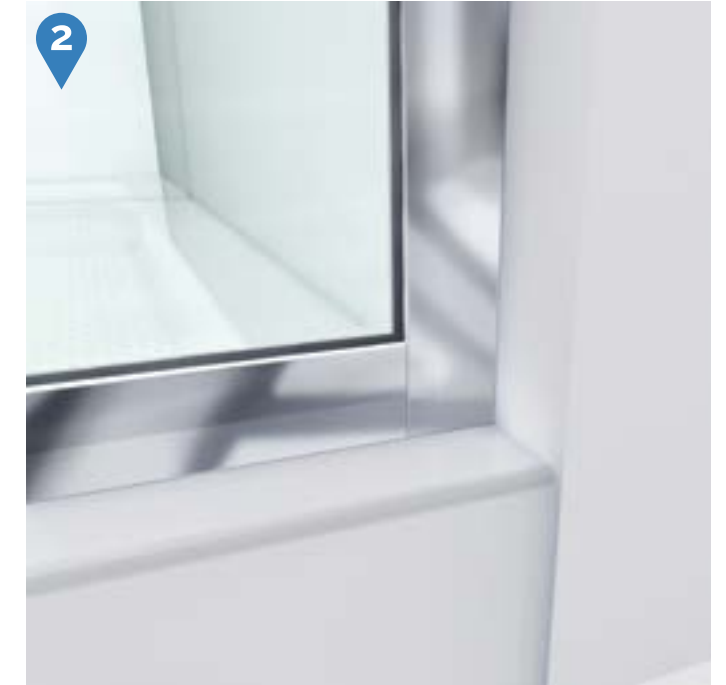

Linea™ Walk-In Shower

Chrome Brushed Nickel Oil Rubbed Bronze Satin Black

- Premium 3/8" (10mm) thick ANSI certified tempered glass for an upscale look
- DreamLine exclusive ClearMax™ protective water repellent and stain resistant glass coating
- Panels are attached to the wall using a 1" anodized aluminum U-channel

- U-channel allows up to 1/2" adjustment for out-of-plumb (uneven walls)
- Reversible for a right or left walk-in opening to fit your specific layout
- Single Panel or Two Panel configurations for multiple styles and layout options

Configuration 1

SKU	A MODEL WIDTH	B MODEL HEIGHT	C ACCESS WIDTH	D DOOR WIDTH	E INLINE PANEL WIDTH	GLASS	-01 CHROME	-04 BRUSHED NICKEL	-06 OIL RUBBED BRONZE	-09 SATIN BLACK
SHDR-3230721	30"	72"	22" min	-	30"	Clear	-	-	-	-
SHDR-3234721	34"	72"	22" min	-	34"	Clear	-	-	-	-

Configuration 2

SKU	A MODEL WIDTH	B MODEL HEIGHT	C ACCESS WIDTH	D DOOR WIDTH	E INLINE PANEL WIDTH	G RETURN PANEL WIDTH	GLASS	-01 CHROME	-04 BRUSHED NICKEL	-06 OIL RUBBED BRONZE	-09 SATIN BLACK
SHDR-3230302	30"	72"	22" min	-	30"	30"	Clear	-	-	-	-
SHDR-3230342	30"	72"	22" min	-	30"	34"	Clear	-	-	-	-
SHDR-3234302	34"	72"	22" min	-	34"	30"	Clear	-	-	-	-
SHDR-3234342	34"	72"	22" min	-	34"	34"	Clear	-	-	-	-