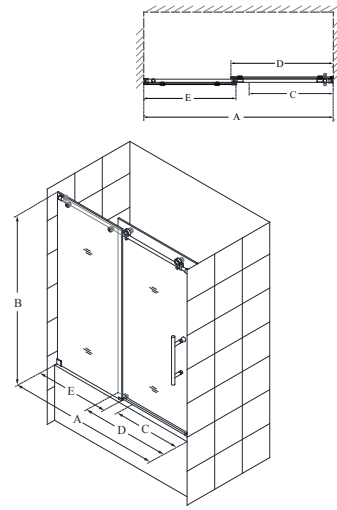

Enigma-X™

Configuration 2

SKU	A MODEL WIDTH	B MODEL HEIGHT	C ACCESS WIDTH	D DOOR WIDTH	E INLINE PANEL WIDTH	R ADDITIONAL INLINE PANEL WIDTH	-07 BRUSHED STAINLESS STEEL	-08 POLISHED STAINLESS STEEL
SHDR-61727610	68" - 72"	76"	22 5/8" - 26 5/8"	32"	29 3/16"	13 3/8"	-	-

Enigma-X™

Configuration 3

SKU	A MODEL WIDTH	B MODEL HEIGHT	C ACCESS WIDTH	D DOOR WIDTH	E INLINE PANEL WIDTH	G RETURN PANEL WIDTH	-07 BRUSHED STAINLESS STEEL	-08 POLISHED STAINLESS STEEL	-18 TUXEDO
SHEN-6134480	44 3/8" - 48 3/8"	76"	17" - 21"	26"	23 1/8"	34 1/2"	-	-	-
SHEN-6134600	56 3/8" - 60 3/8"	76"	23" - 27"	32"	29 3/16"	34 1/2"	-	-	-

Enigma-X™

Configuration 4

SKU	A MODEL WIDTH	B MODEL HEIGHT	C ACCESS WIDTH	D DOOR WIDTH	E INLINE PANEL WIDTH	R ADDITIONAL INLINE PANEL WIDTH	G RETURN PANEL WIDTH	-07 BRUSHED STAINLESS STEEL	-08 POLISHED STAINLESS STEEL
SHEN-6134720	68 3/8" - 72 3/8"	76"	22 5/8" - 26 5/8"	32"	29 3/16"	13 3/8"	34 1/2"	-	-

Enigma-X™

Configuration 5

SKU	A MODEL WIDTH	B MODEL HEIGHT	C ACCESS WIDTH	D DOOR WIDTH	E INLINE PANEL WIDTH	-07 BRUSHED STAINLESS STEEL	-08 POLISHED STAINLESS STEEL	-18 TUXEDO
SHDR-61606210	55"-59"	62"	22 1/2" - 26 1/2"	31 9/16"	28 11/16"	-	-	-