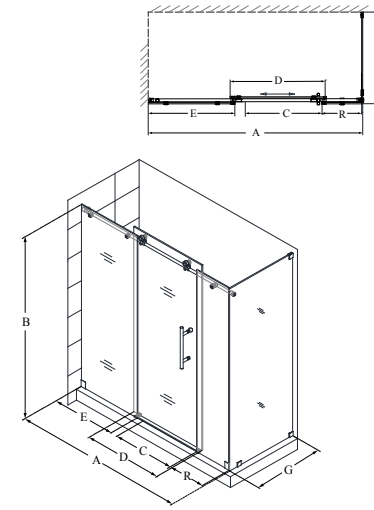

Enigma-X™

Configuration 2

SKU	A MODEL WIDTH	B MODEL HEIGHT	C ACCESS WIDTH	D DOOR WIDTH	E INLINE PANEL WIDTH	R ADDITIONAL INLINE PANEL WIDTH	-07 BRUSHED STAINLESS STEEL	-08 POLISHED STAINLESS STEEL
SHDR-61727610	68" - 72"	76"	22 5/8" - 26 5/8"	32"	29 3/16"	13 3/8"	-	-

Enigma-X™

Configuration 3

SKU	A MODEL WIDTH	B MODEL HEIGHT	C ACCESS WIDTH	D DOOR WIDTH	E INLINE PANEL WIDTH	G RETURN PANEL WIDTH	-07 BRUSHED STAINLESS STEEL	-08 POLISHED STAINLESS STEEL	-18 TUXEDO
SHEN-6134480	44 3/8" - 48 3/8"	76"	17" - 21"	26"	23 1/8"	34 1/2"	-	-	-
SHEN-6134600	56 3/8" - 60 3/8"	76"	23" - 27"	32"	29 3/16"	34 1/2"	-	-	-

Enigma-X™

Configuration 4

SKU	A MODEL WIDTH	B MODEL HEIGHT	C ACCESS WIDTH	D DOOR WIDTH	E INLINE PANEL WIDTH	R ADDITIONAL INLINE PANEL WIDTH	G RETURN PANEL WIDTH	-07 BRUSHED STAINLESS STEEL	-08 POLISHED STAINLESS STEEL
SHEN-6134720	68 3/8" - 72 3/8"	76"	22 5/8" - 26 5/8"	32"	29 3/16"	13 3/8"	34 1/2"	-	-