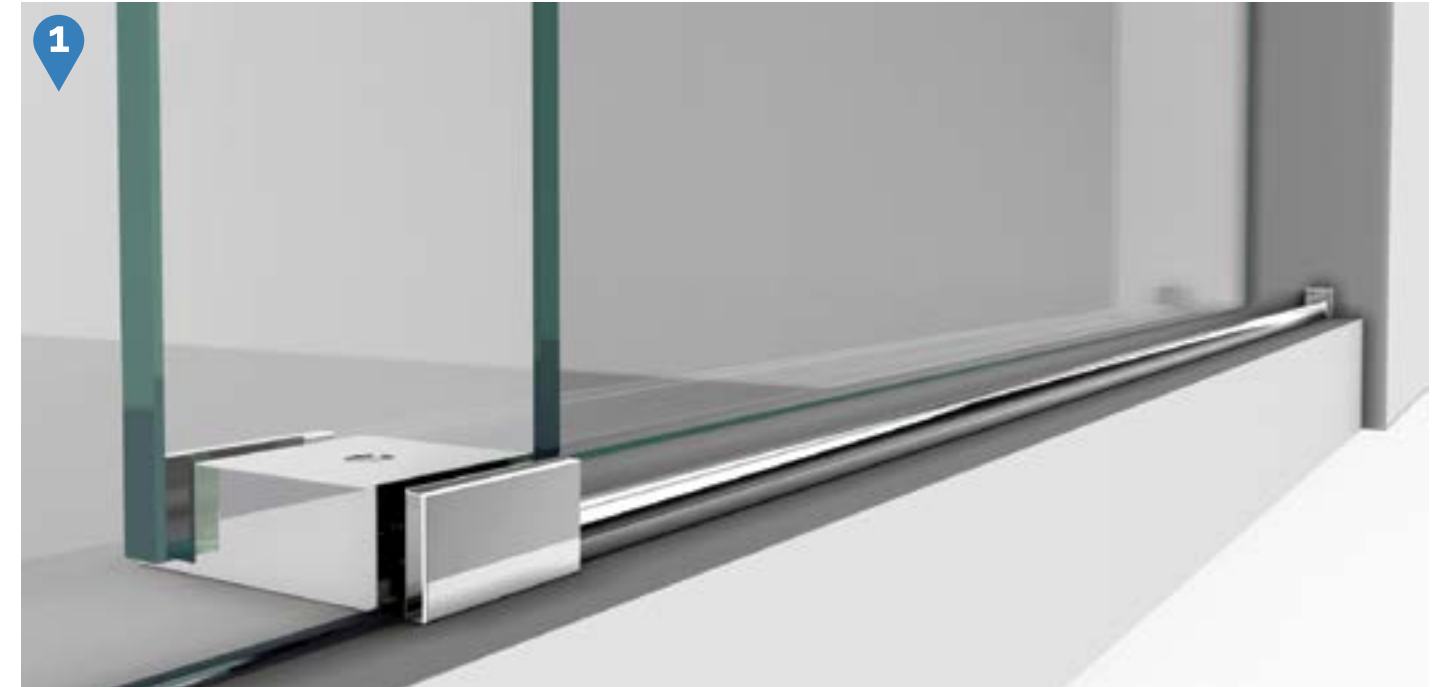

Enigma-X™ Sliding Door

Polished Stainless Steel Brushed Stainless Steel Tuxedo

- Premium 3/8" (10mm) thick ANSI certified clear tempered glass
- DreamLine exclusive ClearMax™ protective water repellent and stain resistant glass coating
- High grade stainless steel hardware throughout
- Top and bottom guide bars can be trimmed up to 4" for width adjustment

- Large wheel assembly creates effortless sliding action
- Minimum threshold depth of 2 3/4" is required for proper installation
- **ATTENTION! This model has NO adjustment for out-of-plumb (uneven walls)**
- Professional installation required