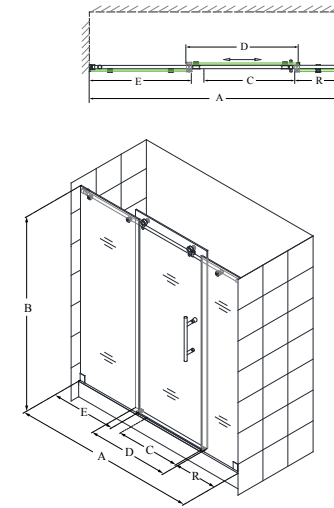

- Large wheel assembly creates effortless sliding action
- Minimum threshold depth of 2 3/4" is required for proper installation
- **ATTENTION! This model has NO adjustment for out-of-plumb (uneven walls)**
- Professional installation required

Enigma-X™

Configuration 1

SKU	A MODEL WIDTH	B MODEL HEIGHT	C ACCESS WIDTH	D DOOR WIDTH	E INLINE PANEL WIDTH	-07 BRUSHED STAINLESS STEEL	-08 POLISHED STAINLESS STEEL	-18 TUXEDO
SHDR-61487610	44" - 48"	76"	17" - 21"	26"	23 1/8"	-	-	-
SHDR-61607610	56" - 60"	76"	23" - 27"	32"	29 3/16"	-	-	-

Enigma-X™

Configuration 2

SKU	A MODEL WIDTH	B MODEL HEIGHT	C ACCESS WIDTH	D DOOR WIDTH	E INLINE PANEL WIDTH	R ADDITIONAL INLINE PANEL WIDTH	-07 BRUSHED STAINLESS STEEL	-08 POLISHED STAINLESS STEEL
SHDR-61727610	68" - 72"	76"	22 5/8" - 26 5/8"	32"	29 3/16"	13 3/8"	-	-