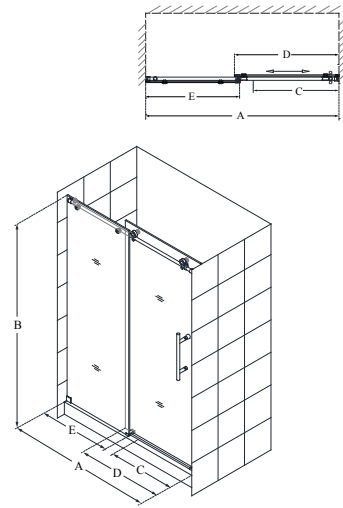

Enigma-X™ Sliding Door

Polished Stainless Steel Brushed Stainless Steel Tuxedo

- Premium 3/8" (10mm) thick ANSI certified clear tempered glass
- DreamLine exclusive ClearMax™ protective water repellent and stain resistant glass coating
- High grade stainless steel hardware throughout
- Top and bottom guide bars can be trimmed up to 4" for width adjustment

- Large wheel assembly creates effortless sliding action
- Minimum threshold depth of 2 3/4" is required for proper installation
- **ATTENTION! This model has NO adjustment for out-of-plumb (uneven walls)**
- Professional installation required

Enigma-X™

Configuration 1

SKU	A MODEL WIDTH	B MODEL HEIGHT	C ACCESS WIDTH	D DOOR WIDTH	E INLINE PANEL WIDTH	-07 BRUSHED STAINLESS STEEL	-08 POLISHED STAINLESS STEEL	-18 TUXEDO
SHDR-61487610	44" - 48"	76"	17" - 21"	26"	23 1/8"	-	-	-
SHDR-61607610	56" - 60"	76"	23" - 27"	32"	29 3/16"	-	-	-

Enigma-X™

Configuration 2

SKU	A MODEL WIDTH	B MODEL HEIGHT	C ACCESS WIDTH	D DOOR WIDTH	E INLINE PANEL WIDTH	R ADDITIONAL INLINE PANEL WIDTH	-07 BRUSHED STAINLESS STEEL	-08 POLISHED STAINLESS STEEL
SHDR-61727610	68" - 72"	76"	22 5/8" - 26 5/8"	32"	29 3/16"	13 3/8"	-	-