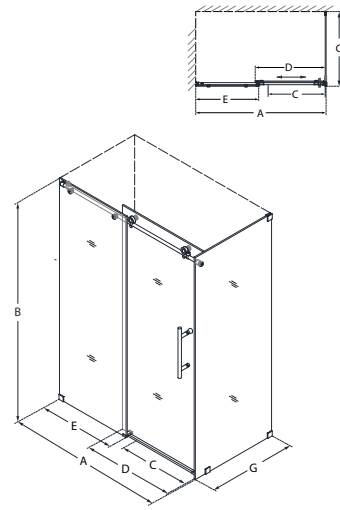

Enigma-X™

Configuration 1

SKU	A MODEL WIDTH	B MODEL HEIGHT	C ACCESS WIDTH	D DOOR WIDTH	E INLINE PANEL WIDTH	-07 BRUSHED STAINLESS STEEL	-08 POLISHED STAINLESS STEEL	-18 TUXEDO
SHDR-61487610	44" - 48"	76"	17" - 21"	26"	23 1/8"	-	-	-
SHDR-61607610	56" - 60"	76"	23" - 27"	32"	29 3/16"	-	-	-

Enigma-X™

Configuration 2

SKU	A MODEL WIDTH	B MODEL HEIGHT	C ACCESS WIDTH	D DOOR WIDTH	E INLINE PANEL WIDTH	R ADDITIONAL INLINE PANEL WIDTH	-07 BRUSHED STAINLESS STEEL	-08 POLISHED STAINLESS STEEL
SHDR-61727610	68" - 72"	76"	22 5/8" - 26 5/8"	32"	29 3/16"	13 3/8"	-	-

Enigma-X™

Configuration 3

SKU	A MODEL WIDTH	B MODEL HEIGHT	C ACCESS WIDTH	D DOOR WIDTH	E INLINE PANEL WIDTH	G RETURN PANEL WIDTH	-07 BRUSHED STAINLESS STEEL	-08 POLISHED STAINLESS STEEL	-18 TUXEDO
SHEN-6134480	44 3/8" - 48 3/8"	76"	17" - 21"	26"	23 1/8"	34 1/2"	-	-	-
SHEN-6134600	56 3/8" - 60 3/8"	76"	23" - 27"	32"	29 3/16"	34 1/2"	-	-	-