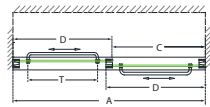

## Sliding/Bypass Door

Chrome      Brushed Nickel

- 5/16" (8mm) thick ANSI certified clear tempered glass
- Double sliding bypass configuration allows entry to the shower from left or right side
- Top and bottom guiderails can be trimmed up to 4" for width adjustment
- Two convenient towel bars double as handles on each panel
- **IMPORTANT! All measurements should be taken only AFTER walls are finished (tile, back walls, etc.)**
- **ATTENTION! This model has NO adjustment for out-of-plumb (uneven) walls**
- Professional installation highly recommended

Configuration 1

SKU	A MODEL WIDTH	B MODEL HEIGHT	C ACCESS WIDTH	D DOOR WIDTH	-01 CHROME	-04 BRUSHED NICKEL
SHDR-1348760	44" - 48"	76"	18 3/4" - 22 3/4"	24 13/16"	-	-
SHDR-1360760	56" - 60"	76"	24 3/4" - 28 3/4"	30 13/16"	-	-

Configuration 2

SKU	A MODEL WIDTH	B MODEL HEIGHT	C ACCESS WIDTH	D DOOR WIDTH	-01 CHROME	-04 BRUSHED NICKEL
SHDR-1360580	56"-60"	58"	24 3/4" - 28 3/4"	30 13/16"	-	-