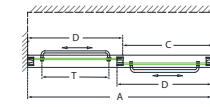

## Sliding/Bypass Door

Chrome      Brushed Nickel

- 5/16" (8mm) thick ANSI certified clear tempered glass
- Double sliding bypass configuration allows entry to the shower from left or right side
- Top and bottom guiderails can be trimmed up to 4" for width adjustment
- Two convenient towel bars double as handles on each panel
- **IMPORTANT! All measurements should be taken only AFTER walls are finished (tile, back walls, etc.)**
- **ATTENTION! This model has NO adjustment for out-of-plumb (uneven) walls**
- Professional installation highly recommended

Configuration 1

SKU	A MODEL WIDTH	B MODEL HEIGHT	C ACCESS WIDTH	D DOOR WIDTH	-01 CHROME	-04 BRUSHED NICKEL
SHDR-1348760	44" - 48"	76"	18 3/4" - 22 3/4"	24 13/16"	-	-
SHDR-1360760	56" - 60"	76"	24 3/4" - 28 3/4"	30 13/16"	-	-

Configuration 2

SKU	A MODEL WIDTH	B MODEL HEIGHT	C ACCESS WIDTH	D DOOR WIDTH	-01 CHROME	-04 BRUSHED NICKEL
SHDR-1360580	56"-60"	58"	24 3/4" - 28 3/4"	30 13/16"	-	-