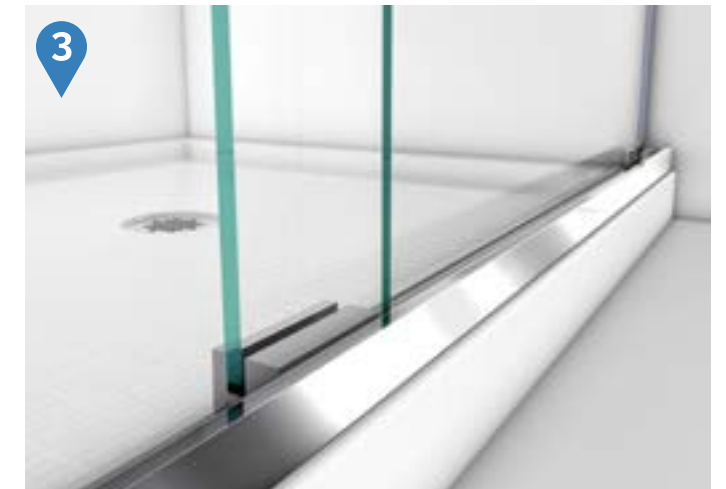

## Sliding/Bypass Door

Chrome      Brushed Nickel

- 5/16" (8mm) thick ANSI certified clear tempered glass
- Double sliding bypass configuration allows entry to the shower from left or right side
- Top and bottom guiderails can be trimmed up to 4" for width adjustment
- Two convenient towel bars double as handles on each panel
- **IMPORTANT! All measurements should be taken only AFTER walls are finished (tile, back walls, etc.)**
- **ATTENTION! This model has NO adjustment for out-of-plumb (uneven) walls**
- Professional installation highly recommended