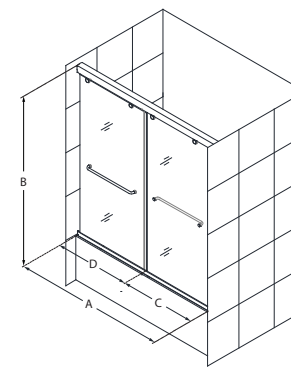

## Sliding/Bypass Door

Chrome      Brushed Nickel

- 5/16" (8mm) thick ANSI certified clear tempered glass
- Double sliding bypass configuration allows entry to the shower from left or right side
- Top and bottom guiderails can be trimmed up to 4" for width adjustment
- Two convenient towel bars double as handles on each panel
- **IMPORTANT! All measurements should be taken only AFTER walls are finished (tile, back walls, etc.)**
- **ATTENTION! This model has NO adjustment for out-of-plumb (uneven) walls**
- Professional installation highly recommended

Configuration 1

SKU	A MODEL WIDTH	B MODEL HEIGHT	C ACCESS WIDTH	D DOOR WIDTH	-01 CHROME	-04 BRUSHED NICKEL
SHDR-1348760	44" - 48"	76"	18 3/4" - 22 3/4"	24 13/16"	-	-
SHDR-1360760	56" - 60"	76"	24 3/4" - 28 3/4"	30 13/16"	-	-

Configuration 2

SKU	A MODEL WIDTH	B MODEL HEIGHT	C ACCESS WIDTH	D DOOR WIDTH	-01 CHROME	-04 BRUSHED NICKEL
SHDR-1360580	56"-60"	58"	24 3/4" - 28 3/4"	30 13/16"	-	-