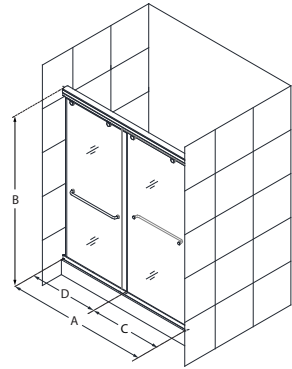

## Sliding/Bypass Door

Chrome      Brushed Nickel

- 5/16" (8mm) thick ANSI certified clear tempered glass
- Double sliding bypass configuration allows entry to the shower from left or right side
- Top and bottom guiderails can be trimmed up to 4" for width adjustment
- Two convenient towel bars double as handles on each panel
- **IMPORTANT! All measurements should be taken only AFTER walls are finished (tile, back walls, etc.)**
- **ATTENTION! This model has NO adjustment for out-of-plumb (uneven) walls**
- Professional installation highly recommended

Configuration 1

SKU	A MODEL WIDTH	B MODEL HEIGHT	C ACCESS WIDTH	D DOOR WIDTH	-01 CHROME	-04 BRUSHED NICKEL
SHDR-1348760	44" - 48"	76"	18 3/4" - 22 3/4"	24 13/16"	-	-
SHDR-1360760	56" - 60"	76"	24 3/4" - 28 3/4"	30 13/16"	-	-

Configuration 2

SKU	A MODEL WIDTH	B MODEL HEIGHT	C ACCESS WIDTH	D DOOR WIDTH	-01 CHROME	-04 BRUSHED NICKEL
SHDR-1360580	56"-60"	58"	24 3/4" - 28 3/4"	30 13/16"	-	-