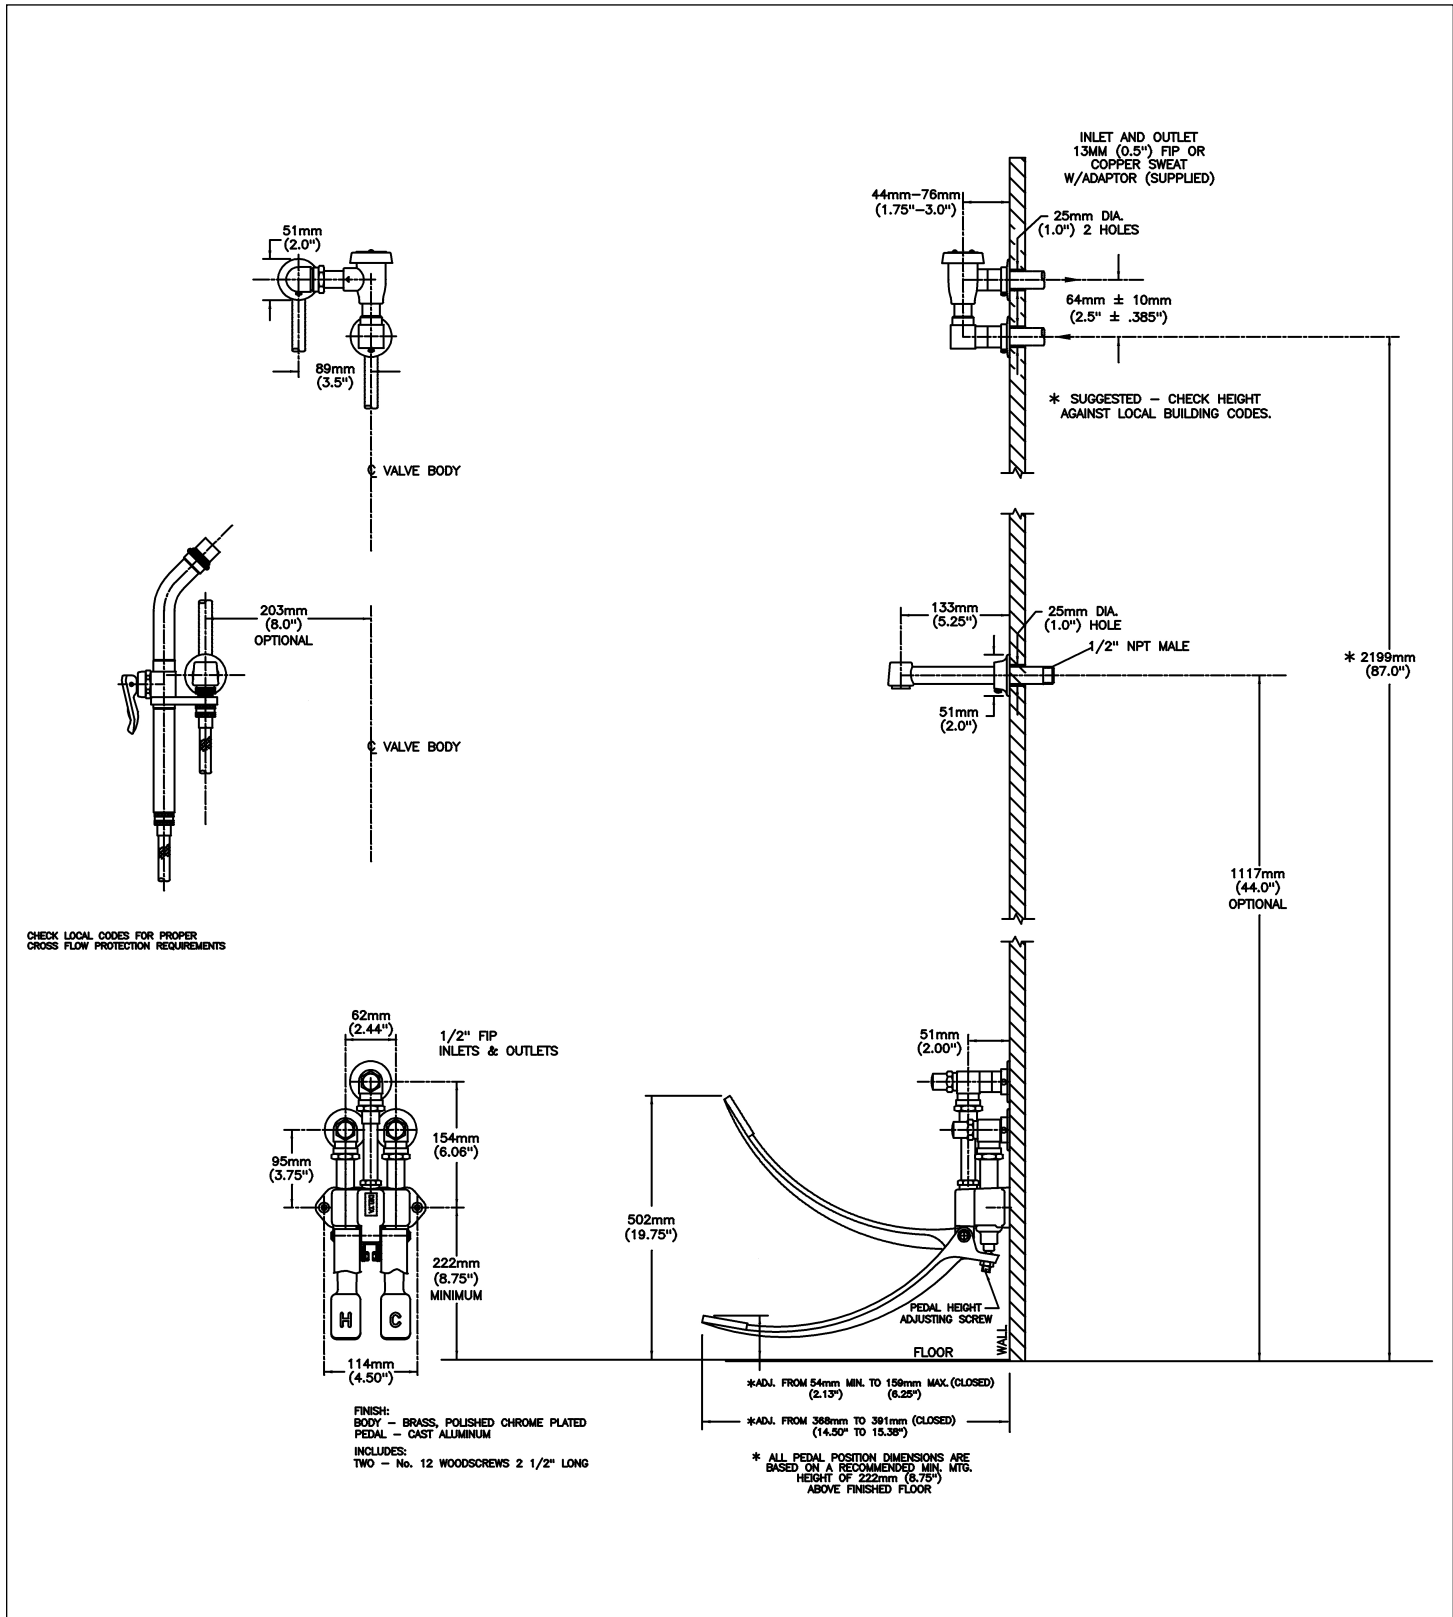

Bedpan Cleansers

Double Pedal Self Close WM Valve with inlet stops and outlet volume control stop

Model No: 54T1434A

COMPLIES WITH:

- CSA certified.
- Complies to ASME Standard A112.18.1.
- ADA compliant and meets Handicapped Accessibility Standard ASME A117.1 of less than 5 lbs operating force
- (Contact Delta Representative for State and/or Local Approvals)
- Angle vacuum breaker certified under ASSE Standard 1001 and CSA Standard B64.1.1

SPECIFICATION:

- Forged brass wallmount self close foot pedal valve
- Two aluminum pedals
- Polished chrome plated finish
- Set screw wall flanges
- Spout#: 3 - 5.25" long wallmount rigid spout
- With brass spray holder
- Elevated wallmount angle vacuum breaker
- Outlet#: 4 - Spray bedpan outlet (with self-close stop) with insulated handle and 1500mm (59") long reinforced PVC/Polyurethane hose
- Integral anti-drip check

OPERATION:

- Not Available

(Dimensional drawing on following page)

Delta reserves the right (1) to make changes to specifications and materials, and (2) to change or discontinue models, both without notice or obligation. Dimensions are for reference. Measurement may vary plus or minus 6mm(0.25"). Mounting locations are suggested only. Check with local codes for requirements in your area. This spec was produced April 13, 2012.

Delta reserves the right (1) to make changes to specifications and materials, and (2) to change or discontinue models, both without notice or obligation. Dimensions are for reference. Measurement may vary plus or minus 6mm(0.25"). Mounting locations are suggested only. Check with local codes for requirements in your area. This spec was produced April 13, 2012.