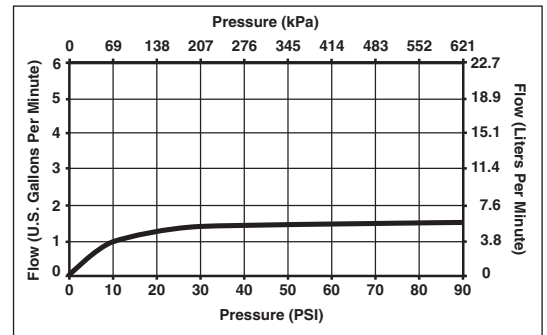

55 E. 111th Street, Indianapolis, Indiana 46280
395 Matheson Blvd. E., Mississauga, ON L4Z 2H2
© 2010 Masco Corporation of Indiana

Delta reserves the right (1) to make changes in specifications and materials, and (2) to change or discontinue models, both without notice or obligation. Dimensions are for reference only. See current full line price book or www.specselect.com for finish options and product availability.