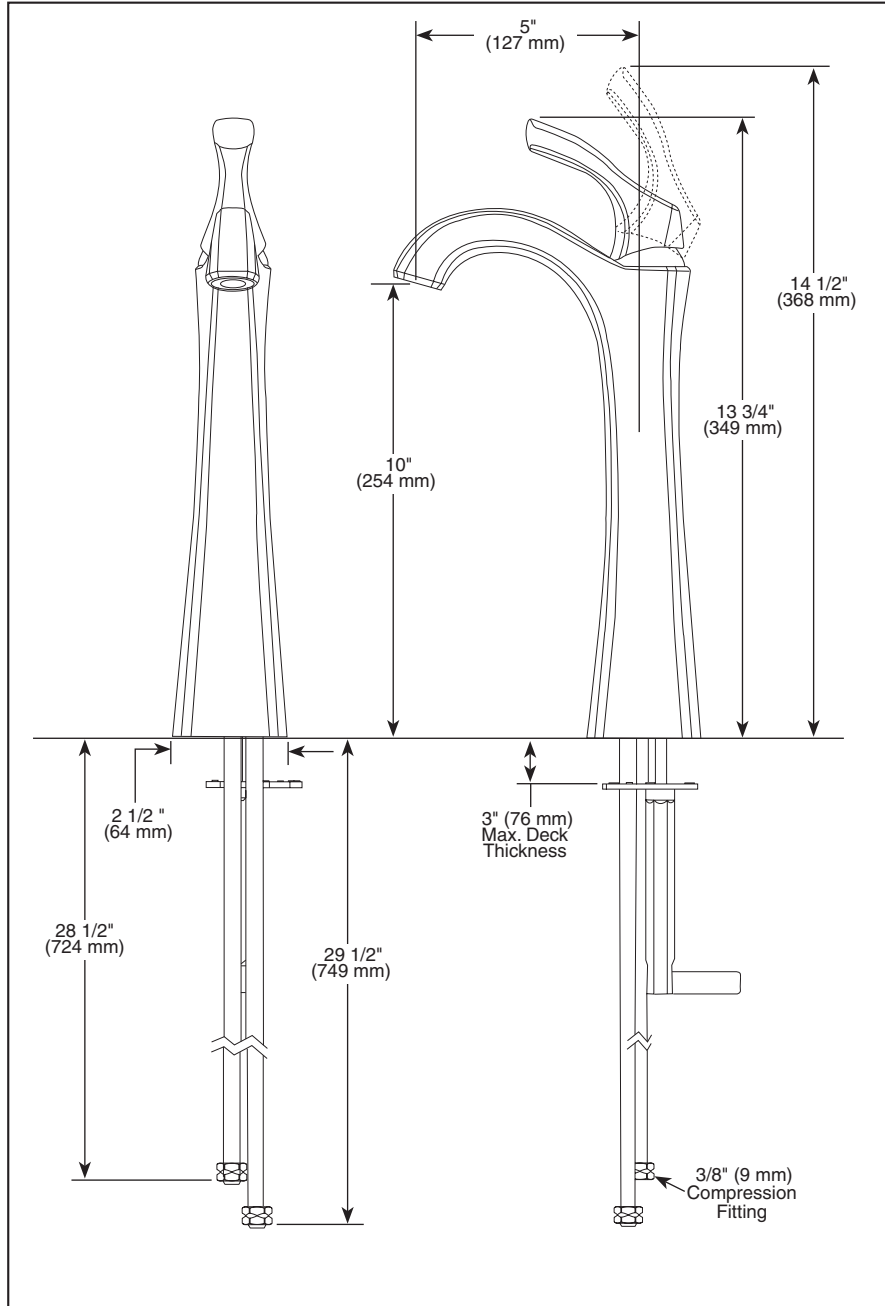

Submitted Model No.: _____
 Specific Features: _____

▲ = Designate Proper Finish Suffix

Delta reserves the right (1) to make changes in specifications and materials, and (2) to change or discontinue models, both without notice or obligation. Dimensions are for reference only. See current full-line price book or www.specselect.com for finish options and product availability.

DSP-L-792-DST Rev. A

LAVATORY FAUCETS

- Addison™ Collection
- Diamond™ Seal Technology
- Single Handle Deck Mount
- 1 Hole Mount

STANDARD SPECIFICATIONS:

- Single handle lavatory deck faucet.
- 1 hole mount.
- Solid brass fabricated body.
- 5" (127 mm) long spout.
- 1 1/4" minimum - 2" maximum hole size.
- Lever handle. Control mechanism is the diamond embedded ceramic disc cartridge.
- Handle motion "Euro Style".
- 3/8" O.D. straight, staggered pex supply tubes 28 1/2" (724 mm) and 29 1/2" (749 mm) long.
- Maximum 1.5 gpm flowrate @ 60 PSI.