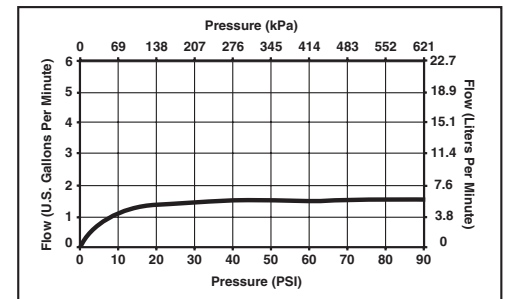

55 E. 111th Street, Indianapolis, Indiana 46280
395 Matheson Blvd. E., Mississauga, ON L2Z 2H2
© 2009 Masco Corporation of Indiana