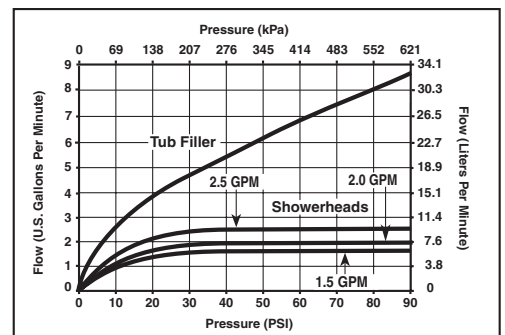

COMPLIES WITH:

- ASME A112.18.1 / CSA B125.1
- ASSE 1016
- Indicates compliance to ICC/ANSI A117.1