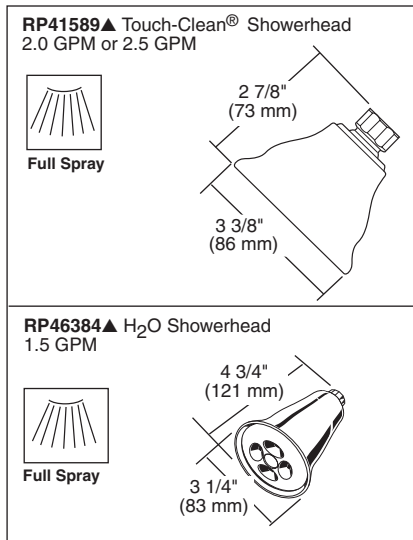

Submitted Model No.: _____

Specific Features: _____

▲ Designate Proper Finish Suffix

TUB AND SHOWER FAUCET TRIM

- Lahara® Bath Collection
- Valve Only (T14038)
- Shower Only (T14238)
- Tub/Shower (T14438)

STANDARD SPECIFICATIONS:

- Monitor® 14 Series pressure balanced bath mixing valve with Scald-Guard®.
- Maintains a balanced pressure of hot and cold water even when a valve is turned on or off elsewhere in the system.
- For use with MultiChoice® Universal rough valve body. (R10000 Series)
- Back-to-back installation capability.
- Solid brass forged body.
- Temperature only controlled with handle.
- Field adjustable to limit handle rotation into hot water zone.
- 120° maximum handle rotation.
- All parts replaceable from the front of the valve.
- **Note:** Product will be marked with flow rate of specific showerhead.