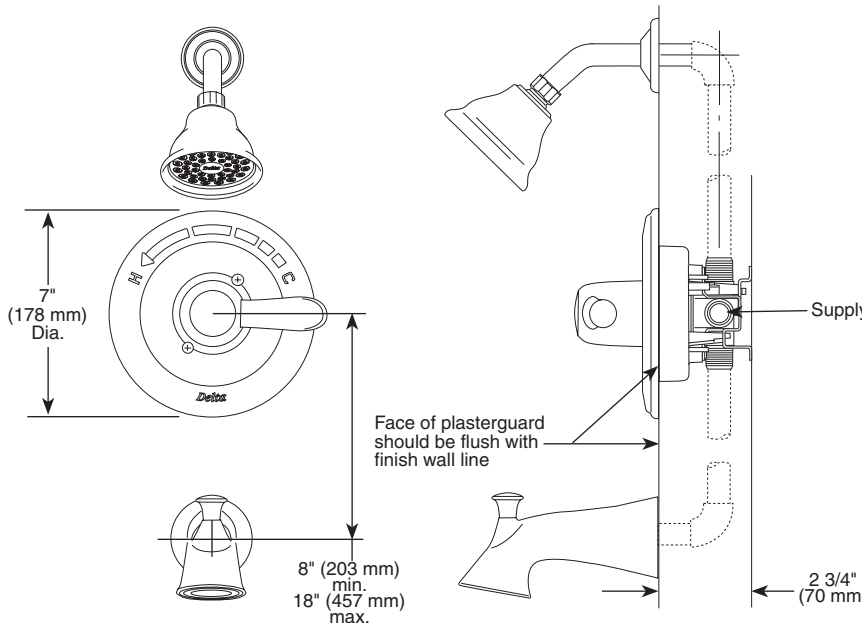

Submitted Model No.: _____

Specific Features: _____

▲ Designate Proper Finish Suffix

TUB AND SHOWER FAUCET TRIM

- Lahara® Bath Collection
- Valve Only (T14038)
- Shower Only (T14238)
- Tub/Shower (T14438)

STANDARD SPECIFICATIONS:

- Monitor® 14 Series pressure balanced bath mixing valve with Scald-Guard®.
- Maintains a balanced pressure of hot and cold water even when a valve is turned on or off elsewhere in the system.
- For use with MultiChoice® Universal rough valve body. (R10000 Series)
- Back-to-back installation capability.
- Solid brass forged body.
- Temperature only controlled with handle.
- Field adjustable to limit handle rotation into hot water zone.
- 120° maximum handle rotation.
- All parts replaceable from the front of the valve.
- **Note:** Product will be marked with flow rate of specific showerhead.