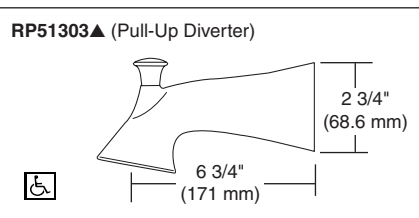

Submitted Model No.: _____

Specific Features: _____

▲ Designate Proper Finish Suffix

TUB AND SHOWER FAUCET TRIM

- Lahara® Bath Collection
- Valve Only (T14038)
- Shower Only (T14238)
- Tub/Shower (T14438)

STANDARD SPECIFICATIONS:

- Monitor® 14 Series pressure balanced bath mixing valve with Scald-Guard®.
- Maintains a balanced pressure of hot and cold water even when a valve is turned on or off elsewhere in the system.
- For use with MultiChoice® Universal rough valve body. (R10000 Series)
- Back-to-back installation capability.
- Solid brass forged body.
- Temperature only controlled with handle.
- Field adjustable to limit handle rotation into hot water zone.
- 120° maximum handle rotation.
- All parts replaceable from the front of the valve.
- **Note:** Product will be marked with flow rate of specific showerhead.