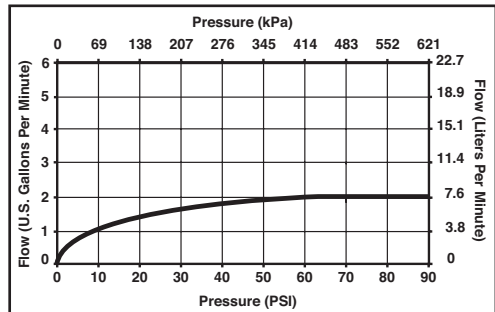

# SHOWERHEAD

- Temp20™ temperature display showerhead
- 6-spray setting showerhead
- Touch-Clean® nozzles
- Temperature display changes color as temperature increases

### STANDARD SPECIFICATIONS:

- Standard 1/2" NPT thread.
- No batteries required.
- Easy turn spray lever for simple spray selection.
- Metal ball connector for durability. Easy installation.
- Maximum flow rate 2.0 gpm (7.6L/min) @ 80 PSI.

### COMPLIES WITH

- ASME A112.18.1 / CSA B125.1

52646▲-PK

Submitted Model No.: \_\_\_\_\_

Specific Features: \_\_\_\_\_

52646▲-PK

Dimensions:  
 Height: 5 1/4" (133 mm)  
 Width: 4 3/4" (120 mm)

- Full Body Spray
- Massage Spray
- Full Spray w/ Massage
- Shampoo Rinse Spray
- Shampoo Rinse w/ Massage
- Drenching Spray