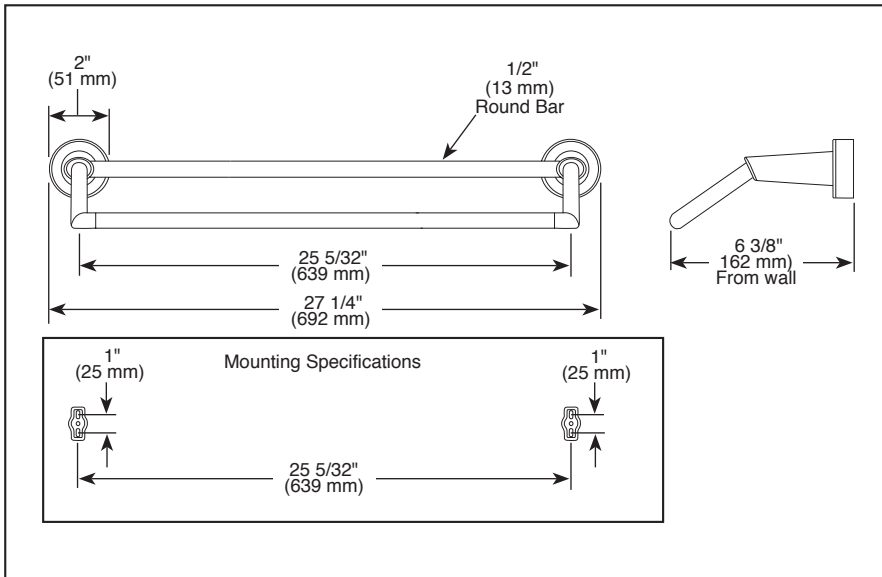

77125▲

Submitted Model No.: _____

Specific Features: _____

▲ Designate proper finish suffix

ACCESSORIES

- Compel™ Bath Collection
- Double Towel Bar

STANDARD SPECIFICATIONS:

- Wood blocking is preferable behind all wall surfaces. If wood blocking is not available, the following fasteners are suggested: Tile/Masonry-Plastic or lead Anchors Plaster/drywall-Toggle bolts.
- Mounting hardware and mounting template included with product.