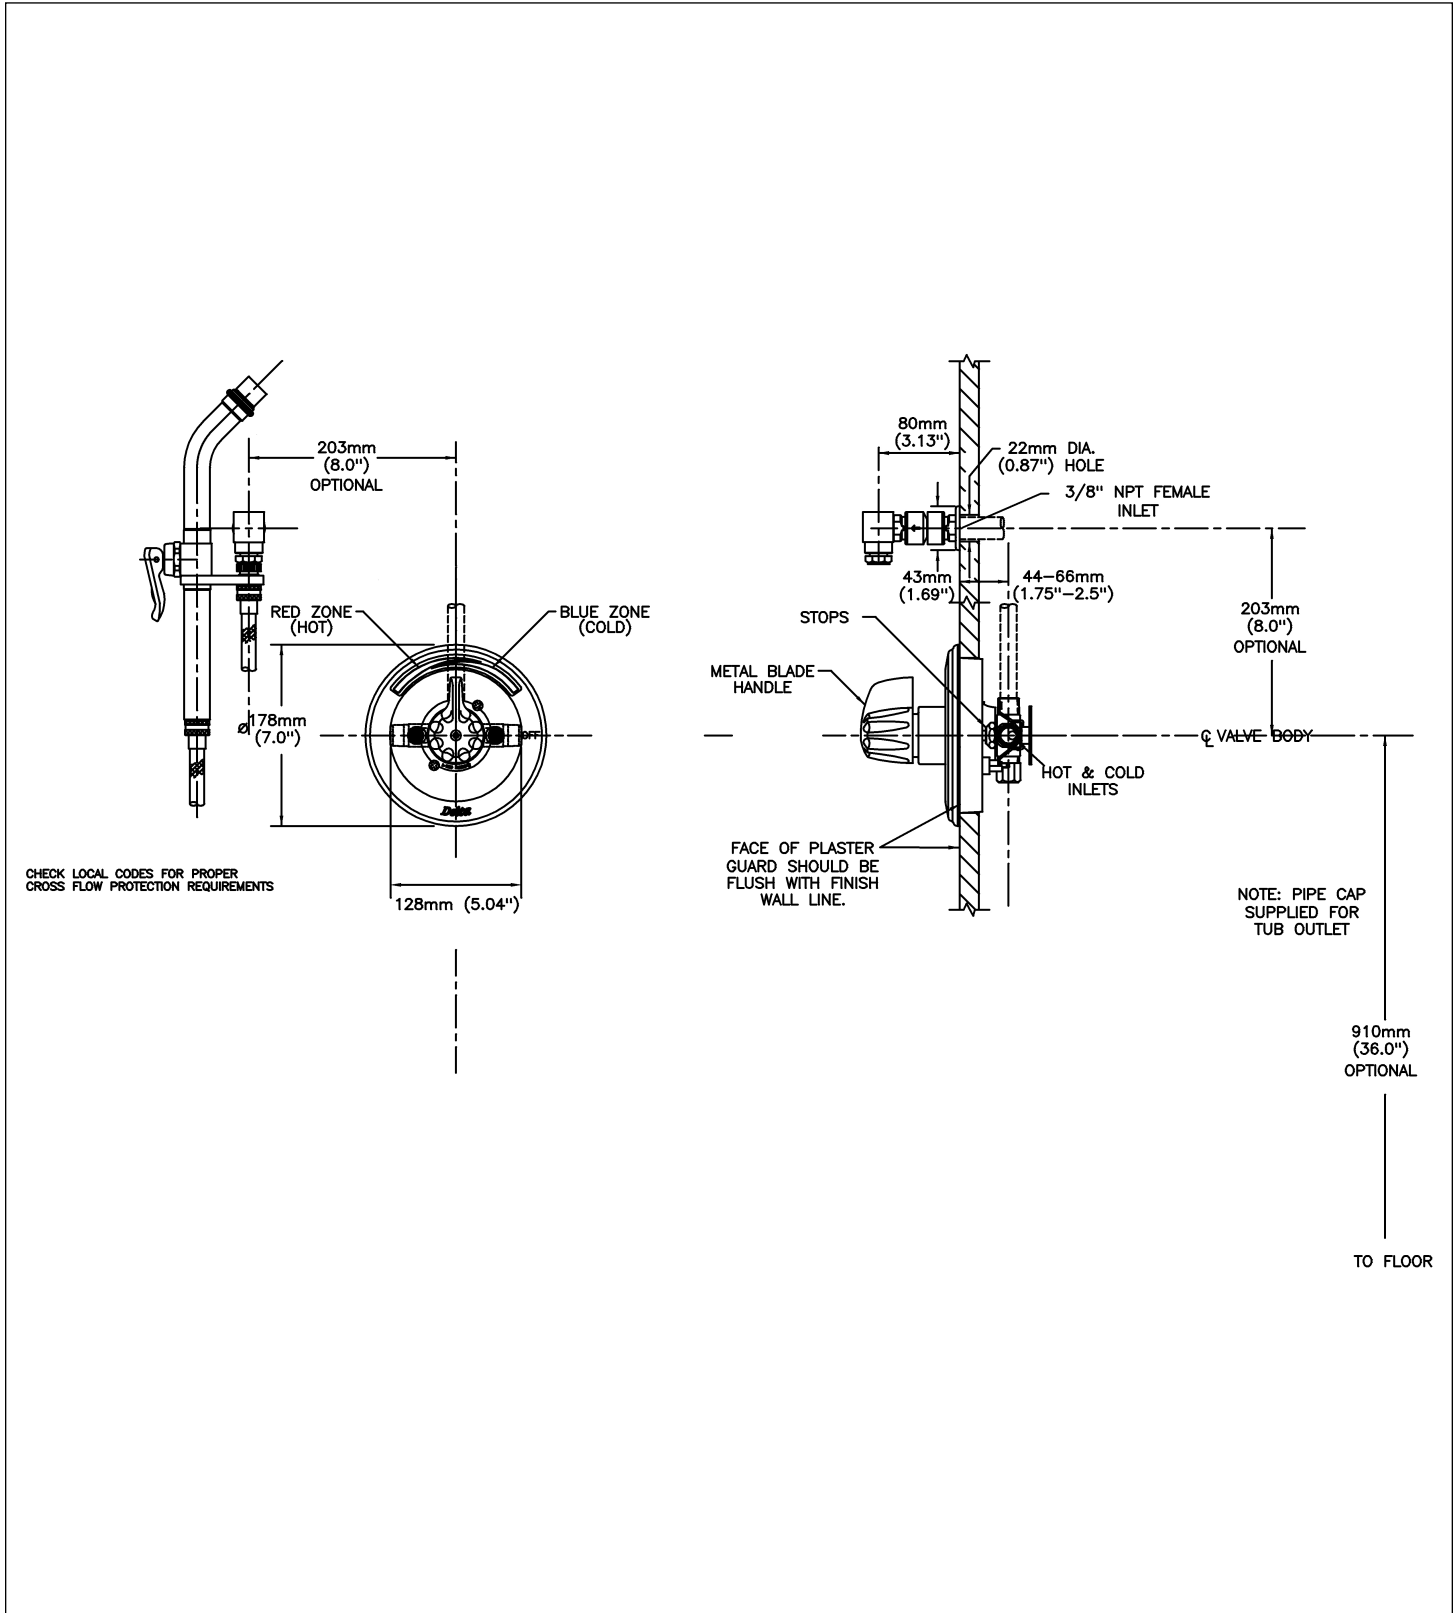

### **COMPLIES WITH:**

- CSA certified.
- Complies to ASME Standard A112.18.1.
- (Contact Delta Representative for State and/or Local Approvals)
- 57mm (2.24") Lever Blade Handle ADA compliant and meets Handicapped Accessibility Standard ANSI A117.1 of less than 5 lbs operating force
- Inline vacuum breaker certified under CSA Standard B64.8 and meets ASSE Standard 1035

### **SPECIFICATION:**

- Concealed in-wall
- Single handle mixing control valve
- Polished chrome plated finish
- Integral check stops
- Spout#: 5 - 3.13" long wallmount rigid spout
- With brass spray holder
- Double check in-line vacuum breaker
- Outlet#: 4 - Spray bedpan outlet (with self-close stop) with insulated handle and 1500mm (59") long reinforced PVC/Polyurethane hose
- Integral anti-drip check
- Handle#: 7 - 57mm (2.24") Lever Blade Handle-ADA compliant

### **OPERATION:**

- Not Available

***(Dimensional drawing on following page)***

Delta reserves the right (1) to make changes to specifications and materials, and (2) to change or discontinue models, both without notice or obligation. Dimensions are for reference. Measurement may vary plus or minus 6mm(0.25"). Mounting locations are suggested only. Check with local codes for requirements in your area. This spec was produced April 16, 2012.

Delta reserves the right (1) to make changes to specifications and materials, and (2) to change or discontinue models, both without notice or obligation. Dimensions are for reference. Measurement may vary plus or minus 6mm(0.25"). Mounting locations are suggested only. Check with local codes for requirements in your area. This spec was produced April 16, 2012.