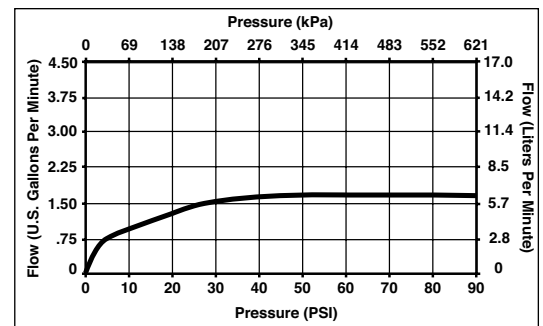

COMPLIES WITH:

- ASME A112.18.1 / CSA B125.1
- Indicates compliance to ICC/ANSI A117.1
- Verified compliant with .25% weighted average Pb content regulations.