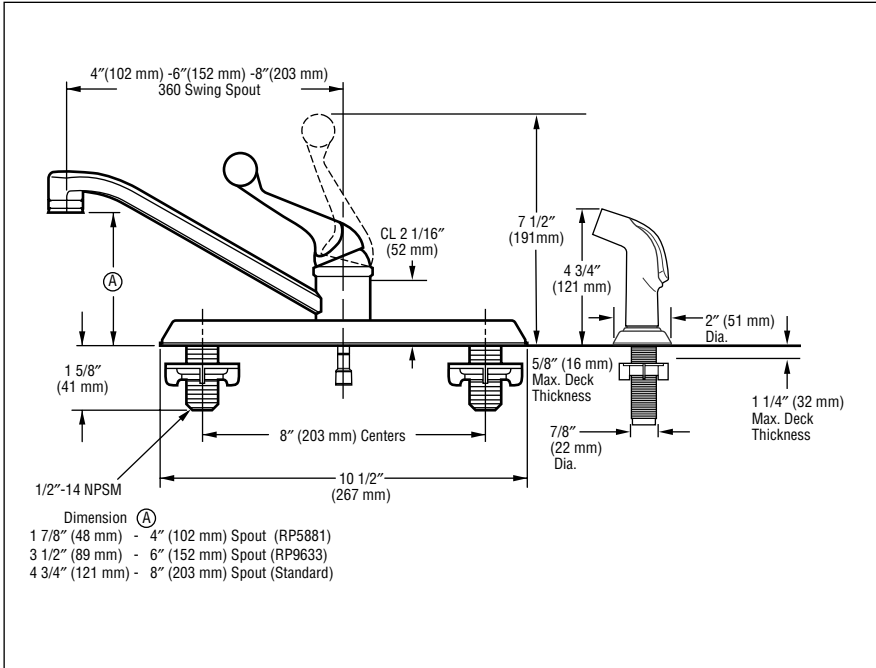

Submitted Model No.:

Specific Features:

KITCHEN FAUCETS

- Classic Series
- Single Handle Deck Mount
- 3 and 4 Hole Sink Applications

STANDARD SPECIFICATIONS:

- Solid brass fabricated body.
- Standard 8" (203 mm) long spout swings 360°.
- Control handle shall return to neutral position when faucet is turned off.
- Lever handle. Control mechanism shall be of the rotating stainless steel ball type with replaceable non-metallic seats operating in stainless steel lined sockets.
- Model 420 series with spray attachment has anti-siphon device as integral part of valve body.
- Vegetable sprayer hose with chrome sprayhead on model 420 series - 45" (1143 mm) long threaded hose.
- 1/2"-14 NPSM threaded male inlet shanks.

WARRANTY

- Lifetime limited warranty on parts (other than electronic parts and batteries) and finishes: or, for commercial users, for 5 years from date of purchase.
- 5 year limited warranty on electronic parts (other than batteries); or, for commercial users, for 1 year from the date of purchase. No warranty is provided on batteries.

COMPLIES WITH:

- ASME A112.18.1 / CSA B125.1
- Indicates compliance to ICC/ANSI A117.1
- Verified compliant with .25% weighted average Pb content regulations.

55 E. 111th Street, Indianapolis, Indiana 46280
350 South Edgeware Road, St. Thomas, ON N5P 4L1
© 2012 Masco Corporation of Indiana

Delta reserves the right (1) to make changes in specifications and materials, and (2) to change or discontinue models, both without notice or obligation. Dimensions are for reference only. See current full-line price book or www.specselect.com for finish options and product availability.

DSP-K-120LF Rev. A