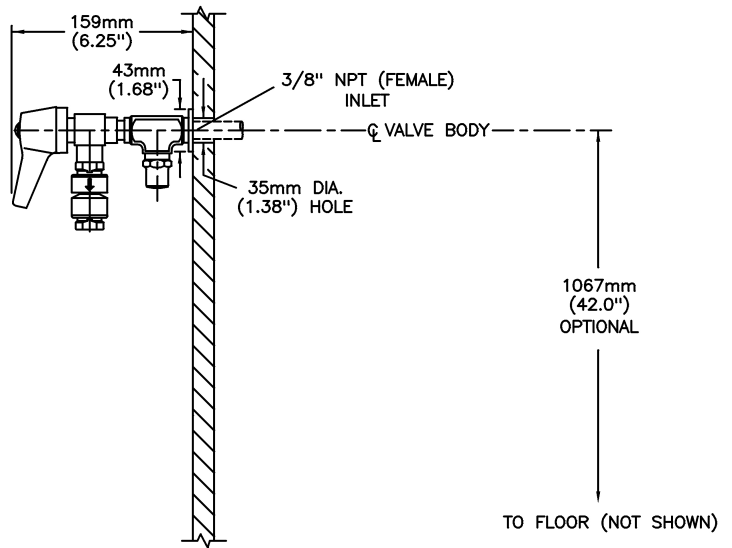

SPECIFICATION:

- Exposed wallmount volume control valve
- Cast brass
- Integral stop
- Double check vacuum breaker spout outlet
- TUF-TECK® compression structure
- 90% flow with first 1/4 turn of operation
- Positive shutoff even in poor water conditions
- VR 70mm(2 3/4") Lever Blade Handle-ADA Compliant-Metal-Color indexed-Vandal resistant(VR) screw
- Polished chrome plate finish
- Spout: 0 - No Separate Rigid Wall Spout
- Outlet#: 4 - Spray bedpan outlet (with self-close stop) with insulated handle and 1500mm (59") long reinforced PVC/Polyurethane hose
- Integral anti-drip check

OPERATION:

- Not Available

(Dimensional drawing on following page)

Delta reserves the right (1) to make changes to specifications and materials, and (2) to change or discontinue models, both without notice or obligation. Dimensions are for reference. Measurement may vary plus or minus 6mm(0.25"). Mounting locations are suggested only. Check with local codes for requirements in your area. This spec was produced April 11, 2012.

CHECK LOCAL CODES FOR PROPER
CROSS FLOW PROTECTION REQUIREMENTS

Delta reserves the right (1) to make changes to specifications and materials, and (2) to change or discontinue models, both without notice or obligation. Dimensions are for reference. Measurement may vary plus or minus 6mm(0.25"). Mounting locations are suggested only. Check with local codes for requirements in your area. This spec was produced April 11, 2012.