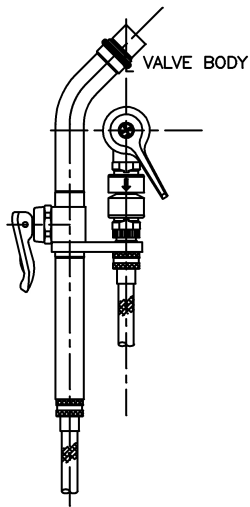

Bedpan Cleansers

Exp. WM Vol. Control Valve w/DbI. Check VB Spout Outlet and integral stop

Model No: 54T1104

COMPLIES WITH:

- CSA certified.
- Complies to ASME Standard A112.18.1
- Lever Blade Handle ADA compliant and meets Handicapped Accessibility Standard ASME A117.1 of less than 5 lbs operating force
- (Contact Delta Representative for State and/or Local Approvals)

SPECIFICATION:

- Exposed wallmount volume control valve
- Cast brass
- Integral stop
- Double check vacuum breaker spout outlet
- TUF-TECK® compression structure
- 90% flow with first 1/4 turn of operation
- Positive shutoff even in poor water conditions
- VR 70mm(2 3/4") Lever Blade Handle-ADA Compliant-Metal-Color indexed-Vandal resistant(VR) screw
- Polished chrome plate finish
- Spout: 0 - No Separate Rigid Wall Spout
- Outlet#: 4 - Spray bedpan outlet (with self-close stop) with insulated handle and 1500mm (59") long reinforced PVC/Polyurethane hose
- Integral anti-drip check

OPERATION:

- Not Available

(Dimensional drawing on following page)

Delta reserves the right (1) to make changes to specifications and materials, and (2) to change or discontinue models, both without notice or obligation. Dimensions are for reference. Measurement may vary plus or minus 6mm(0.25"). Mounting locations are suggested only. Check with local codes for requirements in your area. This spec was produced April 11, 2012.

CHECK LOCAL CODES FOR PROPER
CROSS FLOW PROTECTION REQUIREMENTS

Delta reserves the right (1) to make changes to specifications and materials, and (2) to change or discontinue models, both without notice or obligation. Dimensions are for reference. Measurement may vary plus or minus 6mm(0.25"). Mounting locations are suggested only. Check with local codes for requirements in your area. This spec was produced April 11, 2012.