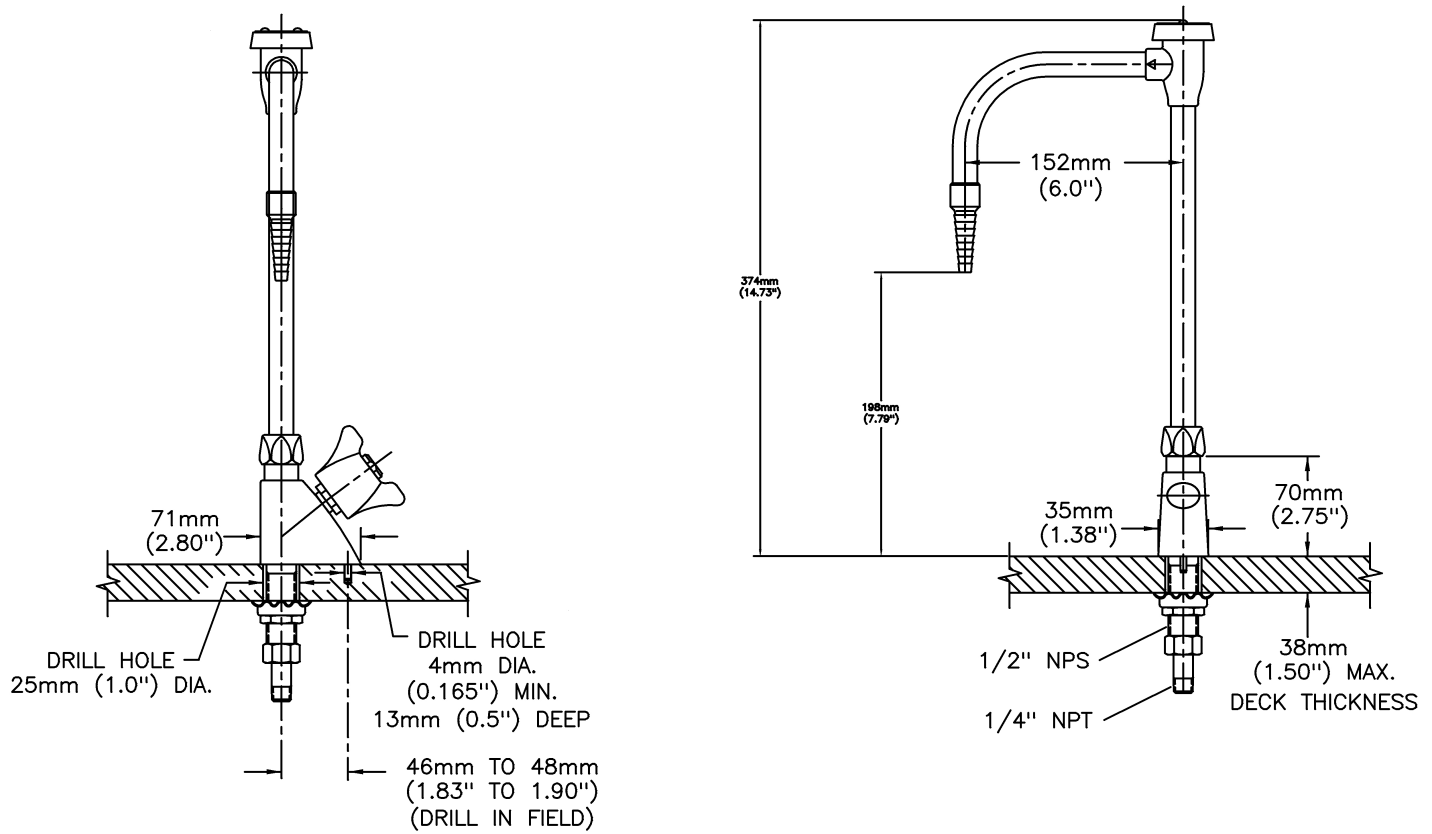

## Single Water Faucets

Deckmount single faucet with rigid/swivel spout  
fits a maximum 1-1/4" diameter hole

**Model No: W6600-10**

### **SPECIFICATION:**

- All brass body with vandal resistant locking pin to prevent damage to counter top(can be removed in field if not required)
- Assembled shank
- Brass locknut and raised lockwasher to provide positive gripping during installation
- Teck Lab compression structure
- Chrome plated brass renewable seat
- 1/4" NPT tailpiece and coupling nut
- Spout can be oriented to suit left, center, or right side handle operation
- Deckmount single faucet with rigid/swivel spout, fits a maximum 1-1/4" diameter hole
- Chrome Finish
- Spout: R23 - 152 mm (6") Angle VB Spout
- Outlet: w/ 1/4" ID Serrated Nozzle Outlet(No Dash or -10 series)
- Handle#: B - Two Arm Metal
- Indexed For: CW - Cold Water(Green)-60 psi max

### **OPERATION:**

- Not Available

***(Dimensional drawing on following page)***

Delta reserves the right (1) to make changes to specifications and materials, and (2) to change or discontinue models, both without notice or obligation. Dimensions are for reference. Measurement may vary plus or minus 6mm(0.25"). Mounting locations are suggested only. Check with local codes for requirements in your area. This spec was produced April 09, 2012.

Delta reserves the right (1) to make changes to specifications and materials, and (2) to change or discontinue models, both without notice or obligation. Dimensions are for reference. Measurement may vary plus or minus 6mm(0.25"). Mounting locations are suggested only. Check with local codes for requirements in your area. This spec was produced April 09, 2012.