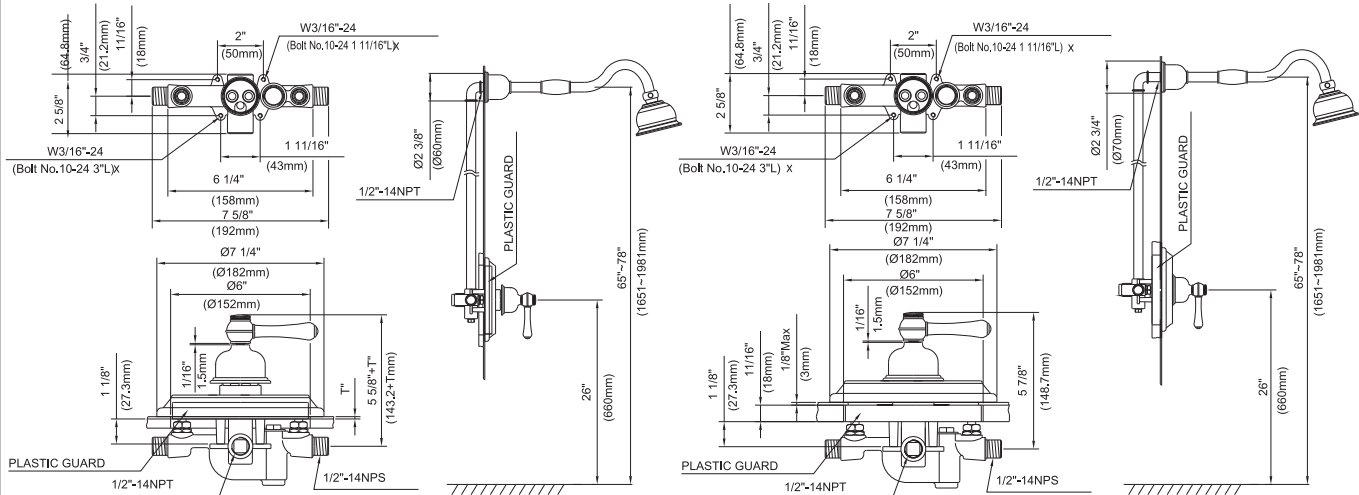

Specific Features: _____ Submitted Model No.: _____