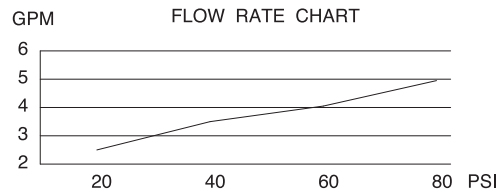

Specific Features: _____ Submitted Model No.: _____