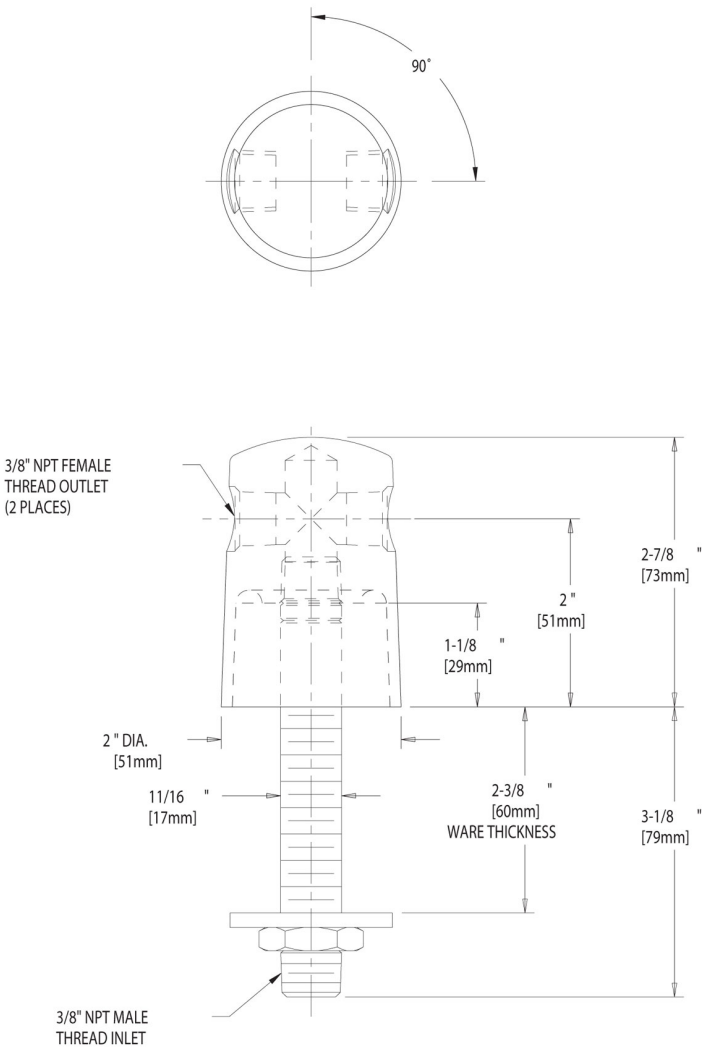

### Features & Specifications

- 3/8" NPT Male Thread Inlet Shank - Assembled to Turret
- Two 3/8" NPT Female Thread Outlets

Job Name \_\_\_\_\_

Item Number \_\_\_\_\_

Section/Tag \_\_\_\_\_

Model Specified \_\_\_\_\_

**Architect/Engineer Specification**

Chicago Faucets No. 981-WSCP, Turret with Two Side Outlets @ 180° and Inlet Supply Shank, Chrome Plated plated solid brass construction.  
3/8" NPT Male Thread Inlet Shank - Assembled to Turret. Two 3/8" NPT Female Thread Outlets. .