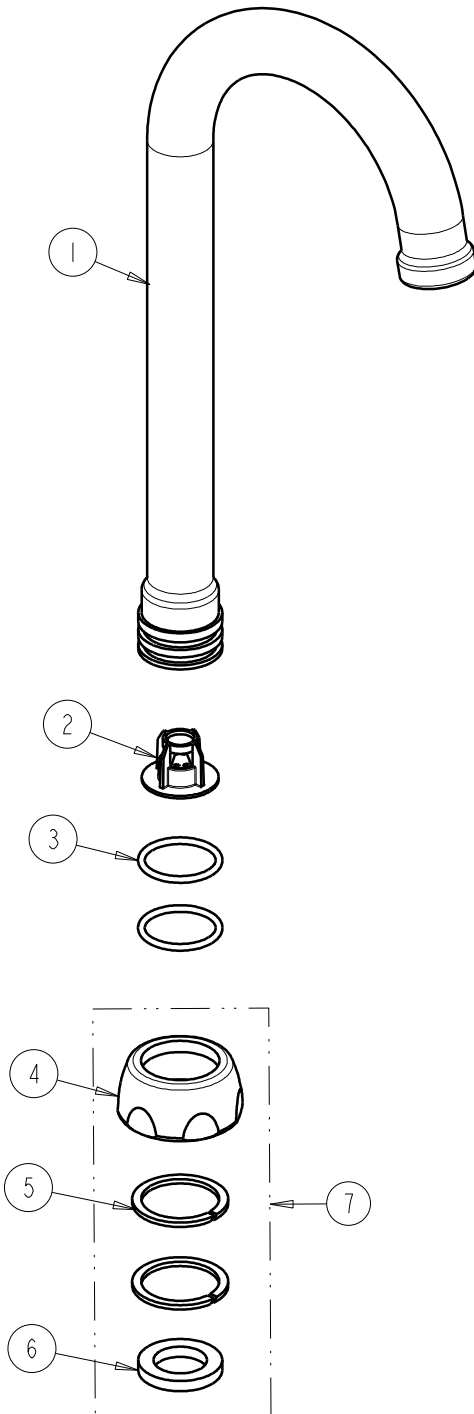

CHICAGO FAUCETS
a Geberit company

2100 South Clearwater Drive
Des Plaines, IL 60018
Phone: 847-803-5000
Fax: 847-803-5454
www.chicagofaucets.com

REPAIR PARTS

BY: JAR DATE: 02-15-10

CHK: *JAR* REV: 05-10-10

FITTING NO.

GN1FCJKCP

SUBMITTED MODEL NO.

ITEM NO.

FOR TECHNICAL ASSISTANCE
1-800-TEC-TRUE (1-800-832-8783)

ITEM	PART NO.	DESCRIPTION
1	-----	TUBE SPOUT (PLAIN END)
2	50-043JKNF	FLOW CONTROL 1.5 GPM
3	50-035JKNF	O RING 0.739 X .070
4	1100-208JKCP	NUT, SPOUT 1-1/16-18 UNEF
5	50-036JKNF	SPLIT WASHER
6	340-004JKNF	CELCON WASHER
7	226-TJKCP	KIT, BAG WASHERS AND NUT