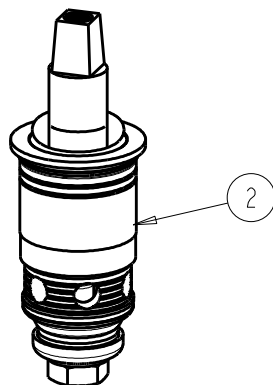

BY: SID DATE: 11-22-11

CHK:  REV:

FITTING NO.

993-ABCP

SUBMITTED MODEL NO.

ITEM NO.

ITEM	PART NO.	DESCRIPTION
1	—	VALVE BODY (NOT SOLD SEPARATELY)
2	217-XTLHJKABNF	CARTRIDGE, SLO-COMPRESSION
3	1-214JKCP	CAP
4	1022-006KJKABRCF	COMP. FITTING 1/2 TUBE X 3/8 NPT