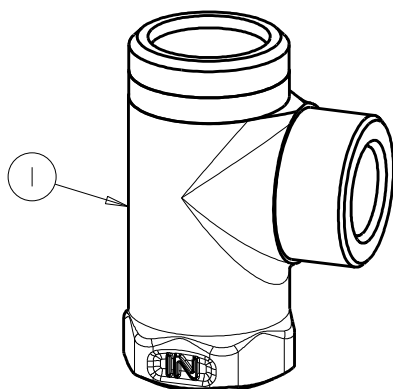

BY: SID DATE: 11-22-11

CHK:  REV:

FITTING NO.

993-ABCP

SUBMITTED MODEL NO.

ITEM NO.

ITEM	PART NO.	DESCRIPTION
1	—	VALVE BODY (NOT SOLD SEPARATELY)
2	217-XTLHJKABNF	CARTRIDGE, SLO-COMPRESSION
3	1-214JKCP	CAP
4	1022-006KJKABRCF	COMP. FITTING 1/2 TUBE X 3/8 NPT