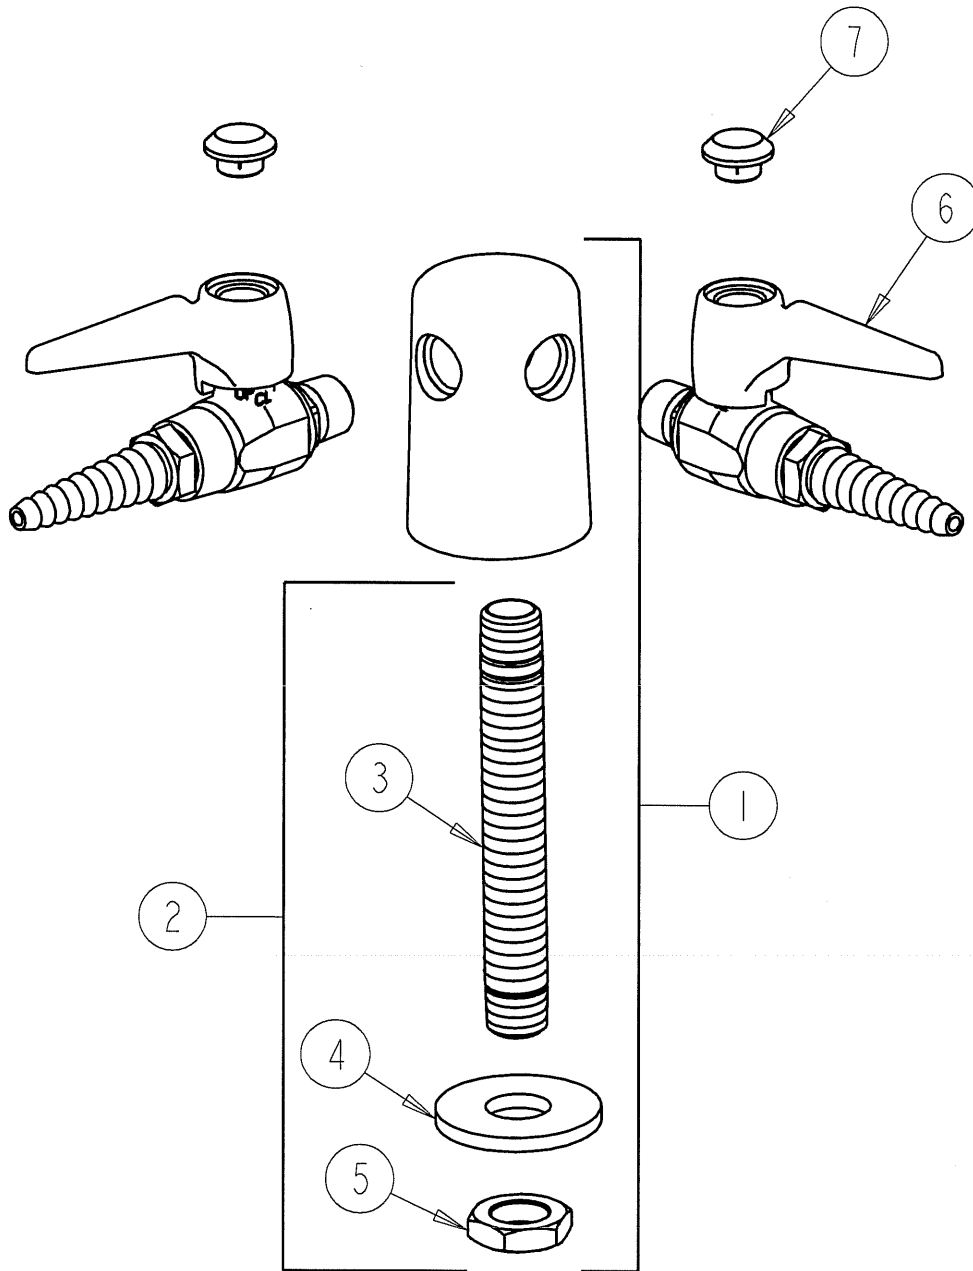

# PARTS LIST

BY: SID  
CHK'D: *AT*

**CHICAGO FAUCETS**  
a Geberit company

FINISH: AS SPECIFIED  
DATE: 09-24-03

982-WSV909AGV

| ITEM NO. | PART NO.       | DESCRIPTION        |
|----------|----------------|--------------------|
| 1        | 982-WS         | TURRET ASSEMBLY    |
| 2        | 957-003K       | SHANK ASSEMBLY     |
| 3        | 957-003        | MALE THREAD SHANK  |
| 4        | 705-010        | WASHER             |
| 5        | 705-008        | LOCKNUT            |
| 6        | 909-LESS216-28 | BALL VALVE         |
| 7        | 216-328        | 'GAS' INDEX BUTTON |
| 7A       | 216-378        | 'VAC' INDEX BUTTON |
| 7B       | 216-278        | 'AIR' INDEX BUTTON |