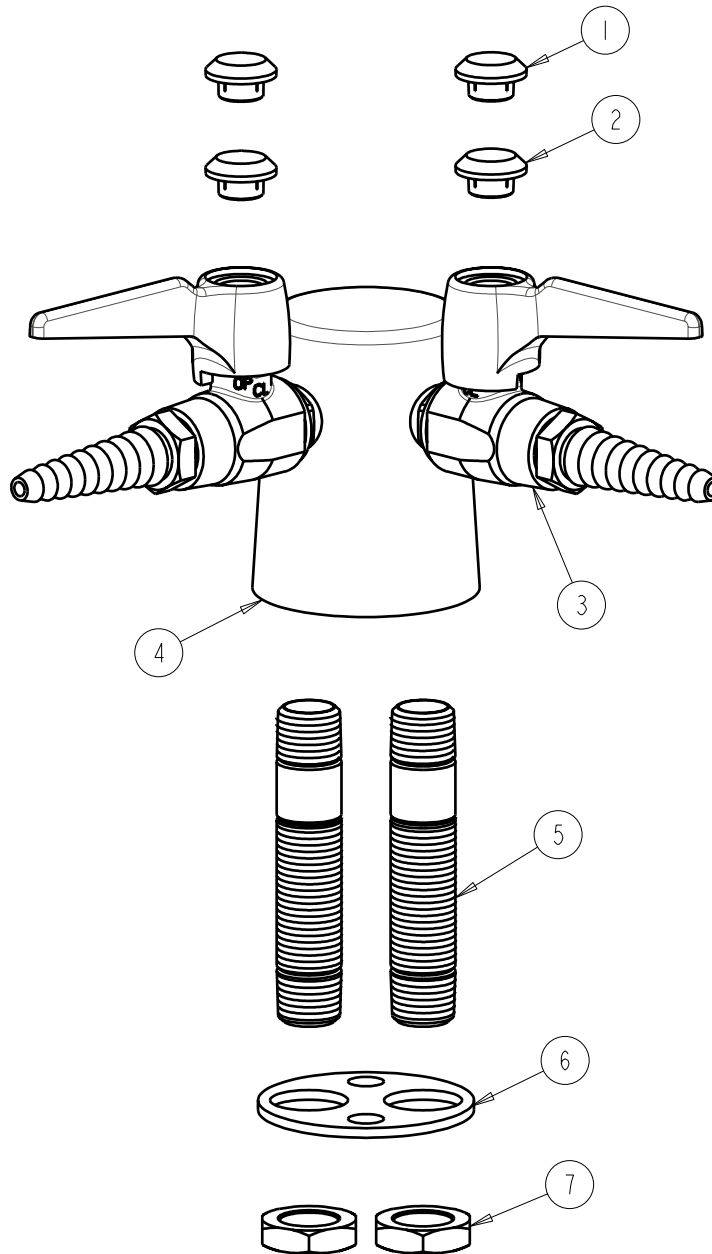

# REPAIR PARTS

BY: JAR DATE: 11-05-07

CHK:  REV:

FITTING NO.

**982-DSVR909CAGCP**

SUBMITTED MODEL NO.

ITEM NO.

ITEM	PART NO.	DESCRIPTION
1	216-328JKNF	BUTTON 'GAS'
2	216-278JKNF	BUTTON 'AIR'
3	---	VALVE BODY (NOT SOLD SEPARATELY)
4	---	TURRET (NOT SOLD SEPARATELY)
5	982-104JKRBF	SHANK 3/8 X 3-3/8
6	982-103JKNF	WASHER, GALVANIZED
7	705-008JKRBF	NUT