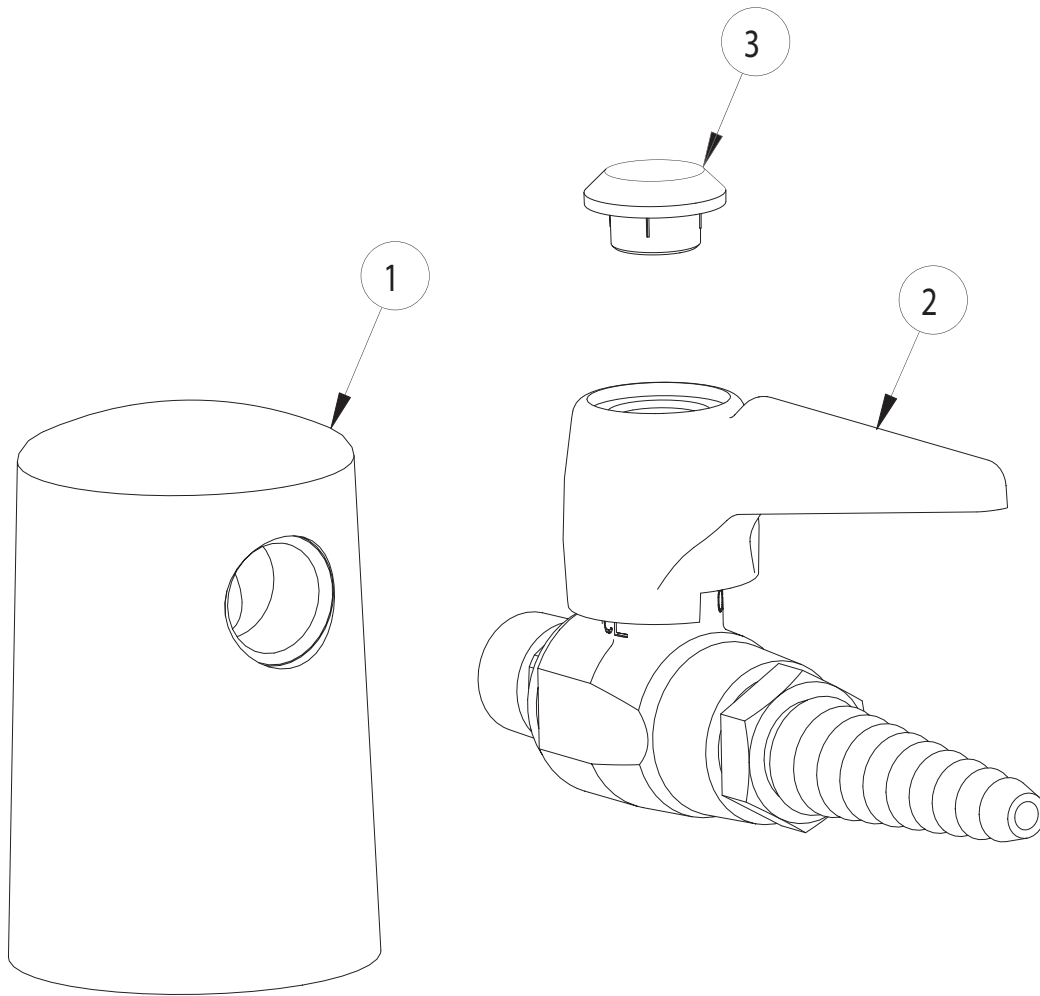

# PARTS LIST

BY: JAR  
CHK'D:

FINISH:  
DATE:

AS SPECIFIED  
4-30-01

980-909AGV

ITEM NO.	PART NO.	DESCRIPTION
1	980	TURRET
2	909-LESS216-28	BALL VALVE
3	216-328	'GAS' INDEX BUTTON
3A	216-378	'VAC' INDEX BUTTON
3B	216-278	'AIR' INDEX BUTTON