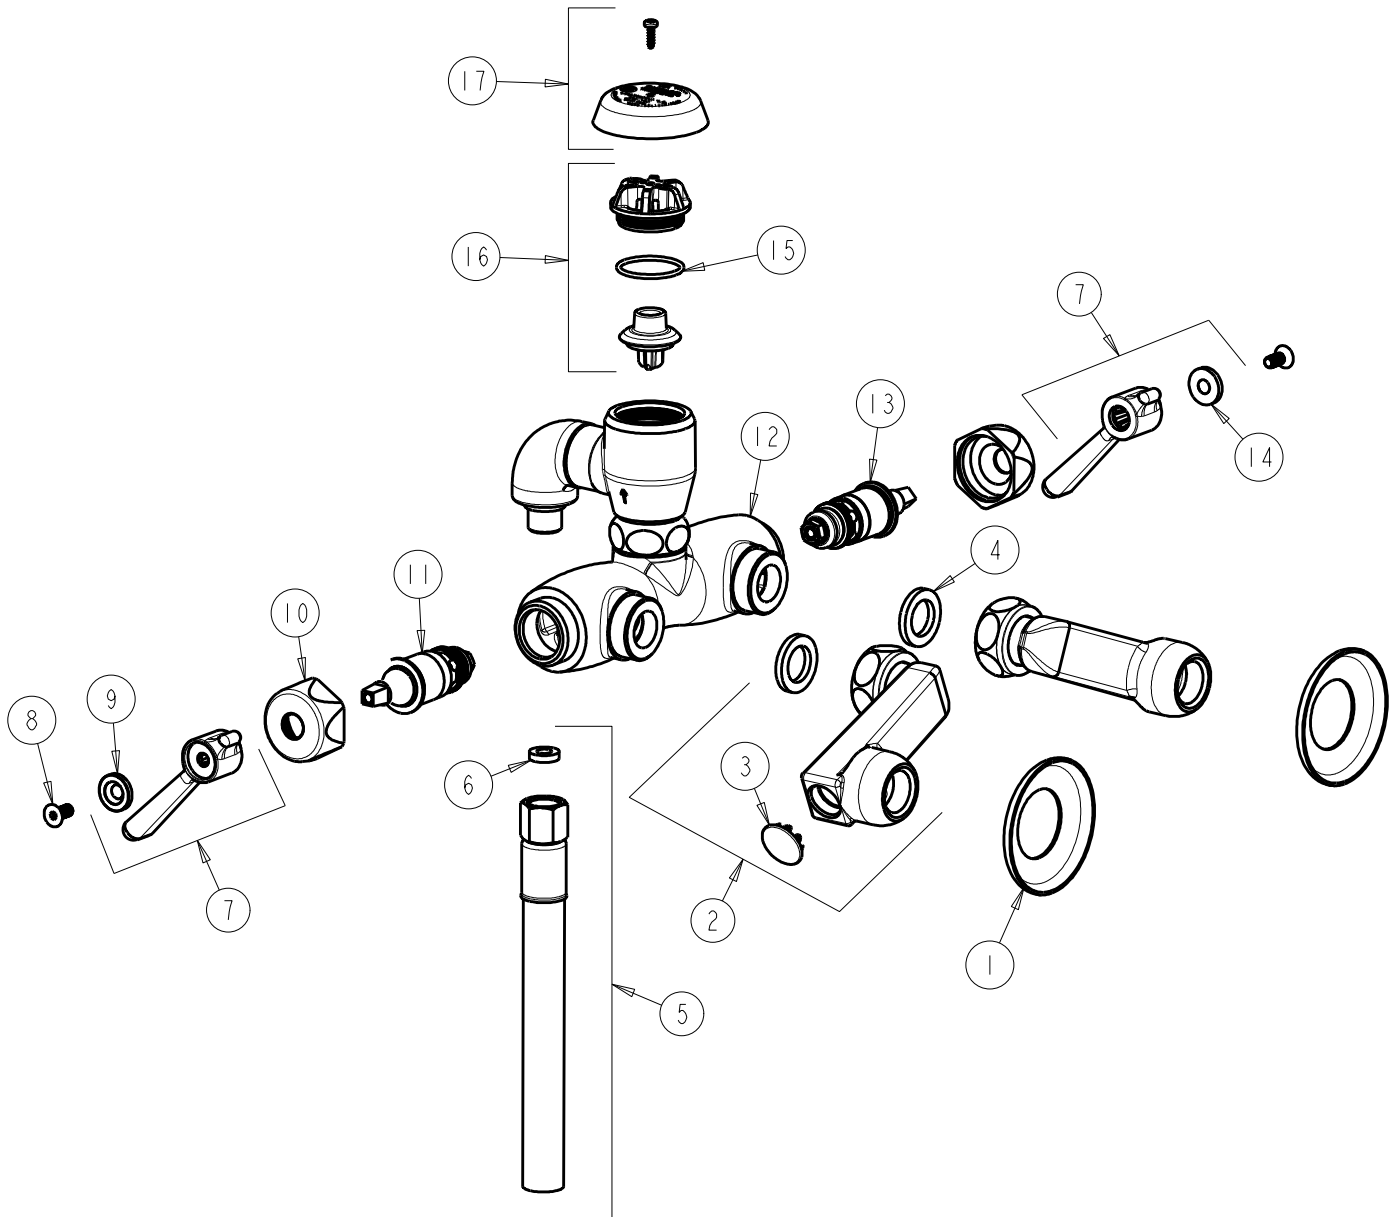

CHICAGO FAUCETS
a Geberit company

2100 South Clearwater Drive
Des Plaines, IL 60018
Phone: 847-803-5000
Fax: 847-803-5454
www.chicagofaucets.com

REPAIR PARTS

FITTING NO.

956-RVPHCP

SUBMITTED MODEL NO.

ITEM NO.

FOR TECHNICAL ASSISTANCE
1-800-TEC-TRUE (1-800-832-8783)

BY: JAR DATE: 03-29-11

CHK: *[Signature]* REV:

ITEM	PART NO.	DESCRIPTION	ITEM	PART NO.	DESCRIPTION
1	1-055JKCP	FLANGE	10	444-005JKCP	CAP
2	RJKCP	SUPPLY ARM WITH BUILT-IN SHUT-OFF	11	1-099XTJKNF	QUATURN UNIT (RH)
3	1-144JKCP	BUTTON	12	---	VALVE BODY (NOT SOLD SEPARATELY)
4	1-011JKNF	WASHER, .97 X .62 X .12	13	1-100XTJKNF	QUATURN UNIT (LH)
5	252-011KJKNF	HOSE ASSEMBLY 5'	14	633-023JKNF	INDEX BUTTON (RED)
6	739-051KJKNF	GASKET, 1/2 X 1/4 X 1/8	15	80-007JKNF	O RING 0.989 X .070
7	369-PRJKCP	LEVER HANDLE ASSEMBLY (PAIR)	16	892-302KJKNF	VACUUM BREAKER REPAIR KIT
8	420-020JKNF	SCREW, 1/8 FLAT HEX HEAD X 1/2	17	892-254KJKCP	VACUUM BREAKER COVER w/SCREW
9	633-123JKNF	INDEX BUTTON (BLUE)			