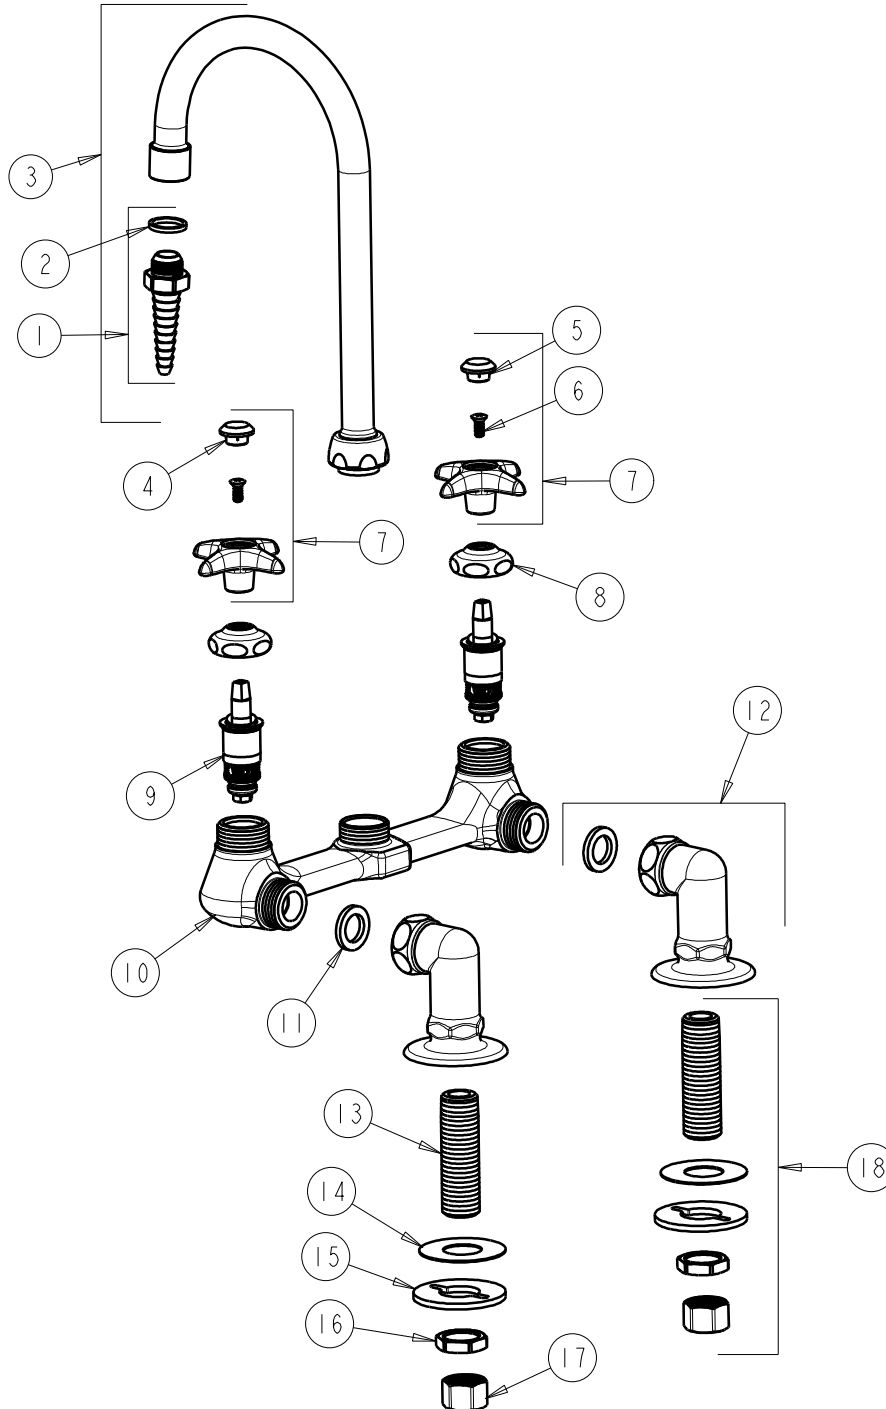

CHICAGO FAUCETS
a Geberit company

2100 South Clearwater Drive
Des Plaines, IL 60018
Phone: 847-803-5000
Fax: 847-803-5454
www.chicagofaucets.com

REPAIR PARTS

FITTING NO.

946-CP

SUBMITTED MODEL NO.

ITEM NO.

FOR TECHNICAL ASSISTANCE
1-800-TEC-TRUE (1-800-832-8783)

BY: SID DATE: 10-30-01

CHK: *[Signature]* REV: 06-01-09

ITEM	PART NO.	DESCRIPTION	ITEM	PART NO.	DESCRIPTION
1	E7JKCP	SERRATED HOSE NOZZLE	10	—	VALVE BODY (NOT SOLD SEPARATELY)
2	229-003JKNF	WASHER	11	1-011JKNF	WASHER, .97 X .62 X .12
3	GN2BE7JKCP	GN SPOUT B TYPE END	12	SSJKCP	ANGLE SHANK ASSEMBLY w/ WASHER
4	216-178JKNF	BUTTON 'CW'	13	748-002JKRBF	INLET SHANK 1/2-NPSM
5	216-128JKNF	BUTTON 'HW'	14	52-007JKNF	WASHER, RUBBER
6	420-010JKRCF	SCREW, 10-32 UNC PH 1/2	15	807-112JKNF	WASHER
7	204-PRJKCP	HANDLE ASSEMBLY (PAIR)	16	49-004JKRBF	LOCKNUT
8	1-214JKCP	CAP	17	49-005JKRBF	COUPLING NUT
9	217-XTLHJKNF	CARTRIDGE, SLO-COMPRESSION	18	748-002JKRBF	SHANK ASSEMBLY