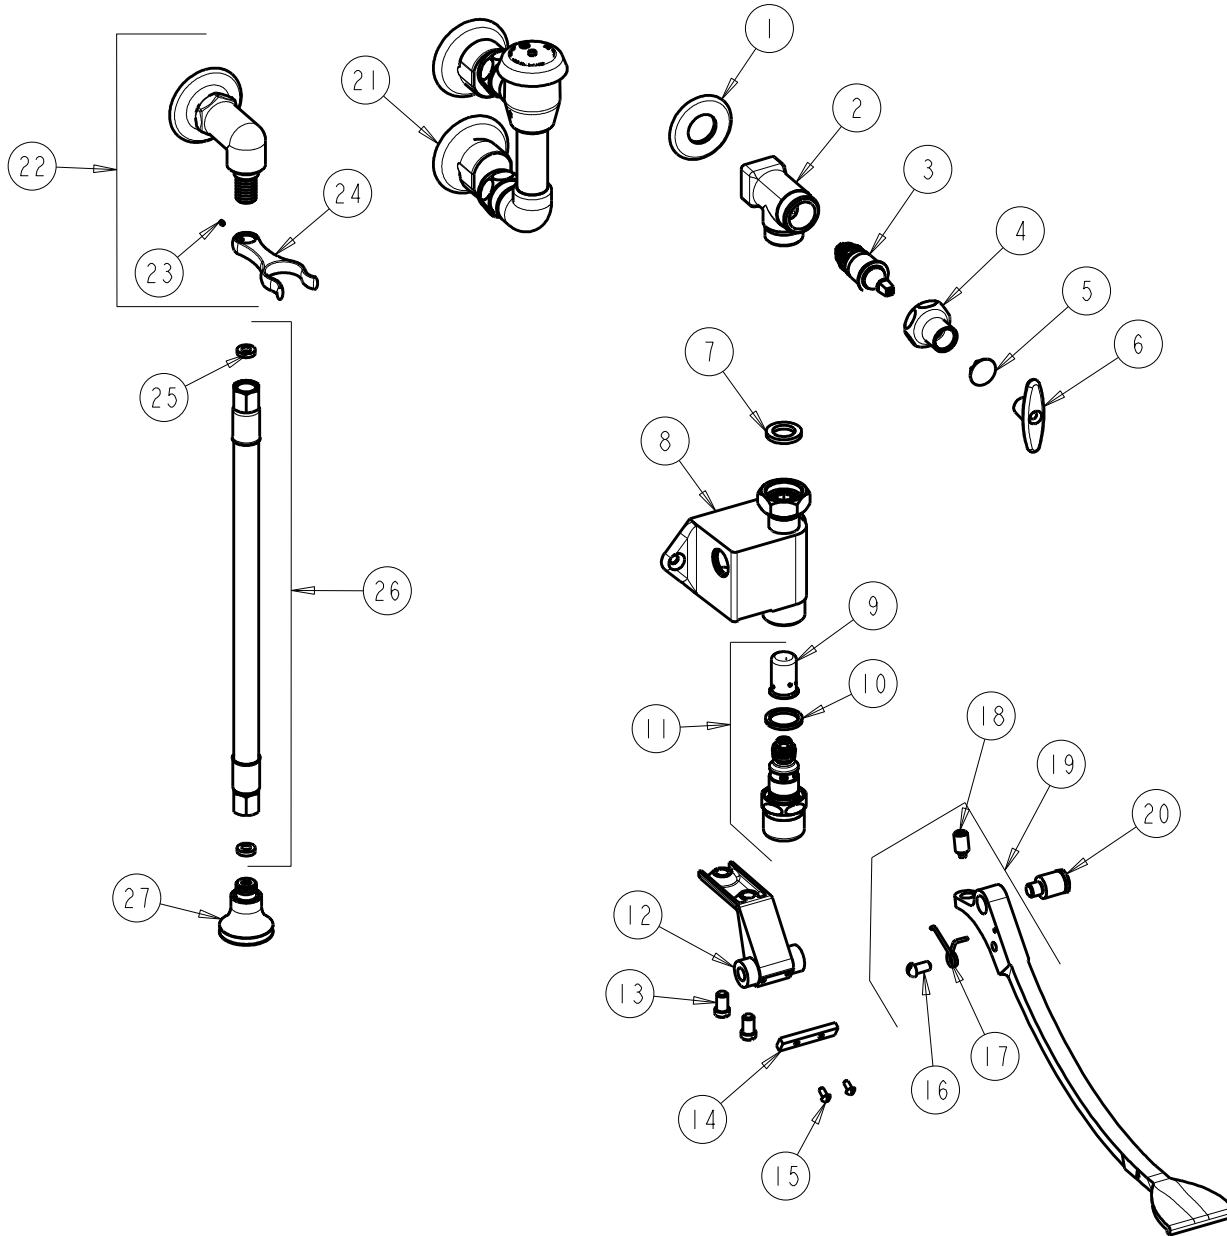

CHICAGO FAUCETS
a Geberit company

2100 South Clearwater Drive
Des Plaines, IL 60018
Phone: 847-803-5000
Fax: 847-803-5454
www.chicagofaucets.com

REPAIR PARTS

FITTING NO.

910-G806CP

SUBMITTED MODEL NO.

BY: JAR DATE: 09-26-06

CHK: *[Signature]* REV: 11-21-11

ITEM NO.

FOR TECHNICAL ASSISTANCE
1-800-TEC-TRUE (1-800-832-8783)

ITEM	PART NO.	DESCRIPTION	ITEM	PART NO.	DESCRIPTION
1	417-019JKCP	FLANGE, 1.94 X .88 X .11	15	76-008JKNF	SCREW, ROUND HEAD 6-32
2	---	VALVE BODY (NOT SOLD SEPARATELY)	16	173-032JKNF	SCREW, ROUND HEAD 1/4-20 X 1/2
3	217-XTLHJKNF	CARTRIDGE, SLO-COMPRESSION (LH)	17	834-011JKNF	SPRING, RH PEDAL
4	1-246JKCP	NUT, CAP LOOSE KEY 1-1/8-18 UNEF	18	745-025JKNF	SCREW, PEDAL 3/8-24 UNF
5	1-144JKCP	BUTTON	19	834-207KJKNF	PEDAL ASSEMBLY
6	293-006JKRCF	TEE HANDLE (INCLUDES SCREW)	20	625-061JKRCF	BOLT, SHOULDER 3/8-24 UNF X 5/8 HEX
7	1-011JKNF	WASHER, .97 X .62 X .12	21	892-GCP	ELEVATED VACUUM BREAKER ASSY.
8	---	VALVE BODY (NOT SOLD SEPARATELY)	22	777-033KJKCP	ANGLE SHANK ASSEMBLY
9	333-075JKNF	DASHPOT	23	777-013JKNF	SCREW, SET 6-32 X 1/8
10	1-043JKNF	GASKET, CAP 1 X .80 X .09	24	---	FORK (NOT SOLD SEPARATELY)
11	625-XJKNF	FOR PARTS SEE 625-XJKABNF	25	739-051JKNF	GASKET, 1/2 X 1/4 X 1/8
12	834-013JKCP	PEDAL BRACKET	26	739-048KJKNF	4' WHITE VINYL HOSE ASSEMBLY
13	625-006JKNF	SCREW, PAN HEAD 5/16-18 UNC	27	E21JKCP	ROSE SPRAY OUTLET
14	834-012JKNF	PEDAL STOP			