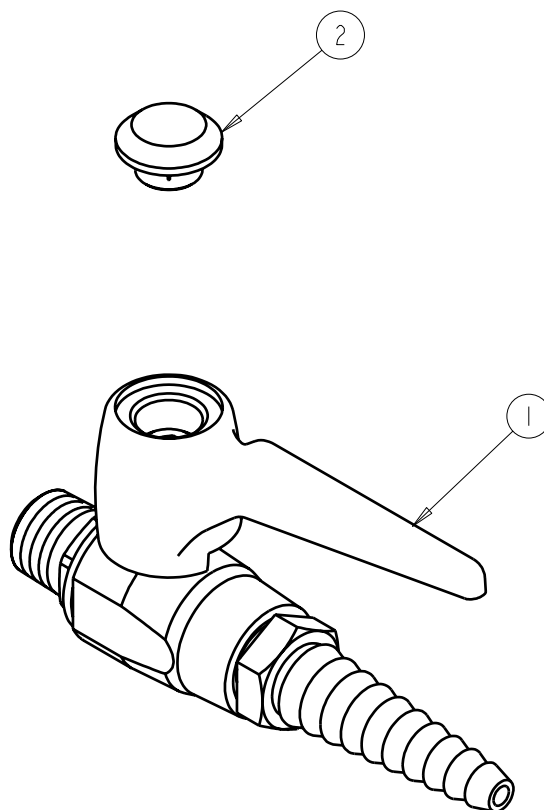

# REPAIR PARTS

BY: SID DATE: 10-30-07

CHK:  REV:

FITTING NO.

**909-VACCP**

SUBMITTED MODEL NO.

ITEM NO.

**FOR TECHNICAL ASSISTANCE**  
1-800-TEC-TRUE (1-800-832-8783)

ITEM	PART NO.	DESCRIPTION
1	909-CLESS216-28CP	BALL VALVE w/ CHECK VALVE
2	216-378JKNF	BUTTON 'VAC'