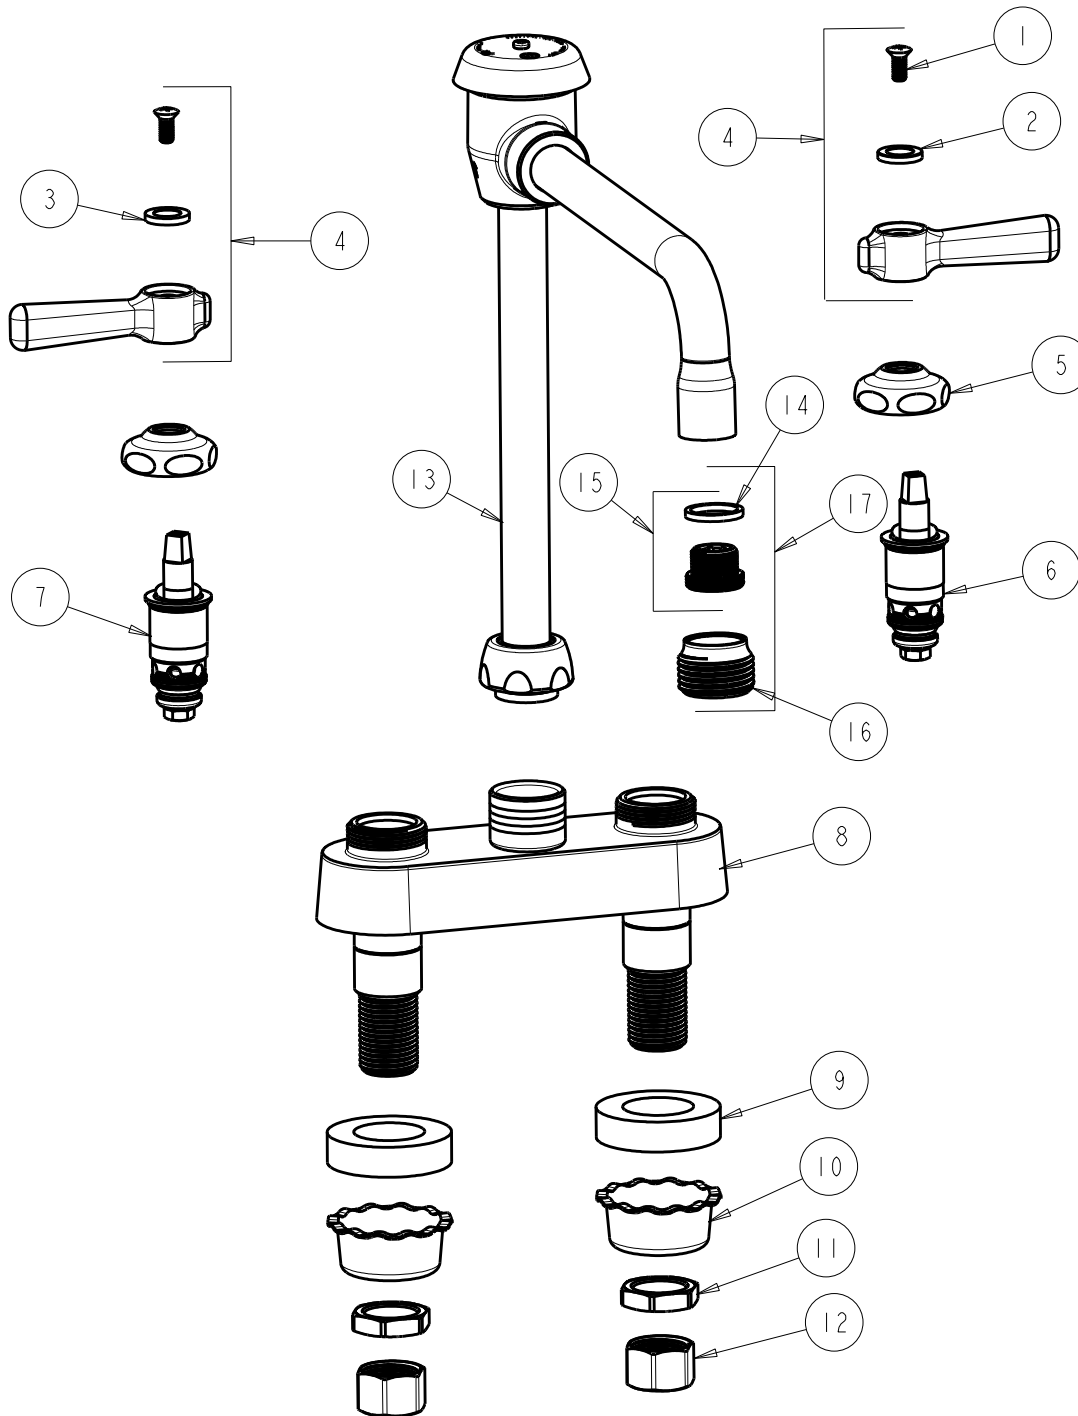

CHICAGO FAUCETS
a Geberit company

2100 South Clearwater Drive
Des Plaines, IL 60018
Phone: 847-803-5000
Fax: 847-803-5454
www.chicagofaucets.com

REPAIR PARTS

FITTING NO.

895-GN8BVBE2-2CP

SUBMITTED MODEL NO.

BY: SID DATE: 02-04-11

CHK: *[Signature]* REV:

ITEM NO.

FOR TECHNICAL ASSISTANCE
1-800-TEC-TRUE (1-800-832-8783)

ITEM	PART NO.	DESCRIPTION	ITEM	PART NO.	DESCRIPTION
1	420-010JKRCF	SCREW, 10-32 UNC PH 1/2	10	1797-114JKNF	BASIN COCK WASHER
2	633-123JKNF	INDEX BUTTON (BLUE)	11	49-004JKRBF	LOCKNUT
3	633-023JKNF	INDEX BUTTON (RED)	12	49-005JKRBF	COUPLING NUT
4	369-PRJKCP	LEVER HANDLE ASSEMBLY (PAIR)	13	GN8BVBJKCP	VACUUM BREAKER SWING SPOUT
5	1-214JKCP	CAP	14	229-003JKNF	WASHER
6	1-099XTJKNF	QUATURN UNIT (RH)	15	K2JKRCF	ADAPTER
7	1-100XTJKNF	QUATURN UNIT (LH)	16	E2JKRCF	HOSE END
8	-----	VALVE BODY (NOT SOLD SEPARATELY)	17	E2-2JKRCF	OUTLET WITH ADAPTER
9	555-313JKNF	WASHER			