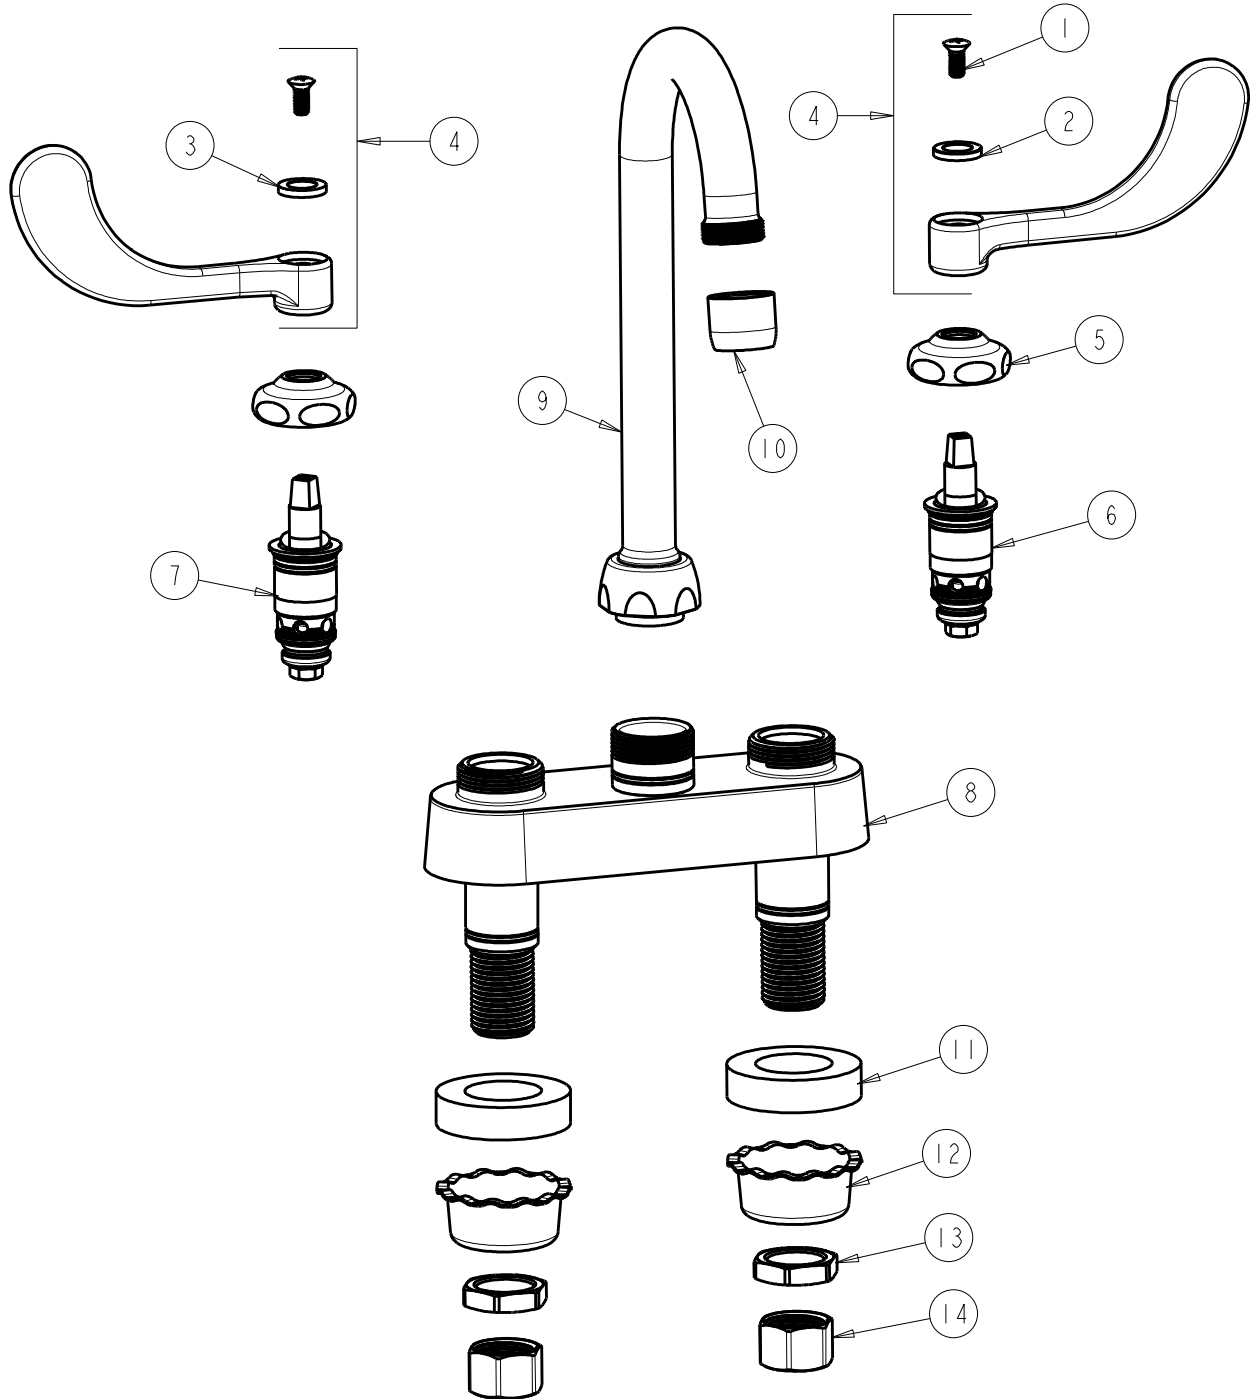

CHICAGO FAUCETS

a Geberit company

FOR TECHNICAL ASSISTANCE
1-800-TEC-TRUE (1-800-832-8783)

2100 South Clearwater Drive
Des Plaines, IL 60018
Phone: 847-803-5000
Fax: 847-803-5454
www.chicagofaucets.com

REPAIR PARTS

BY: SID DATE: 11-23-11
CHK: *[Signature]* REV:

FITTING NO.

895-317E36ABCP

SUBMITTED MODEL NO.

ITEM NO.

ITEM	PART NO.	DESCRIPTION	ITEM	PART NO.	DESCRIPTION
1	420-010JKRCF	SCREW, 10-32 UNC PH 1/2	8	---	VALVE BODY (NOT SOLD SEPARATELY)
2	633-123JKNF	INDEX BUTTON (BLUE)	9	GN1AJKCP	SPOUT
3	633-023JKNF	INDEX BUTTON (RED)	10	E36JKCP	OUTLET, 1.5 GPM LAMINAR
4	317-PRJKCP	HANDLE, 4" WRISTBLADE (PAIR)	11	555-313JKNF	WASHER
5	1-214JKCP	CAP	12	1797-114JKNF	BASIN COCK WASHER
6	1-099XTJKABNF	QUATURN CARTRIDGE (RH)	13	49-004JKRBF	LOCKNUT
7	1-100XTJKABNF	QUATURN CARTRIDGE (LH)	14	49-005JKRBF	COUPLING NUT