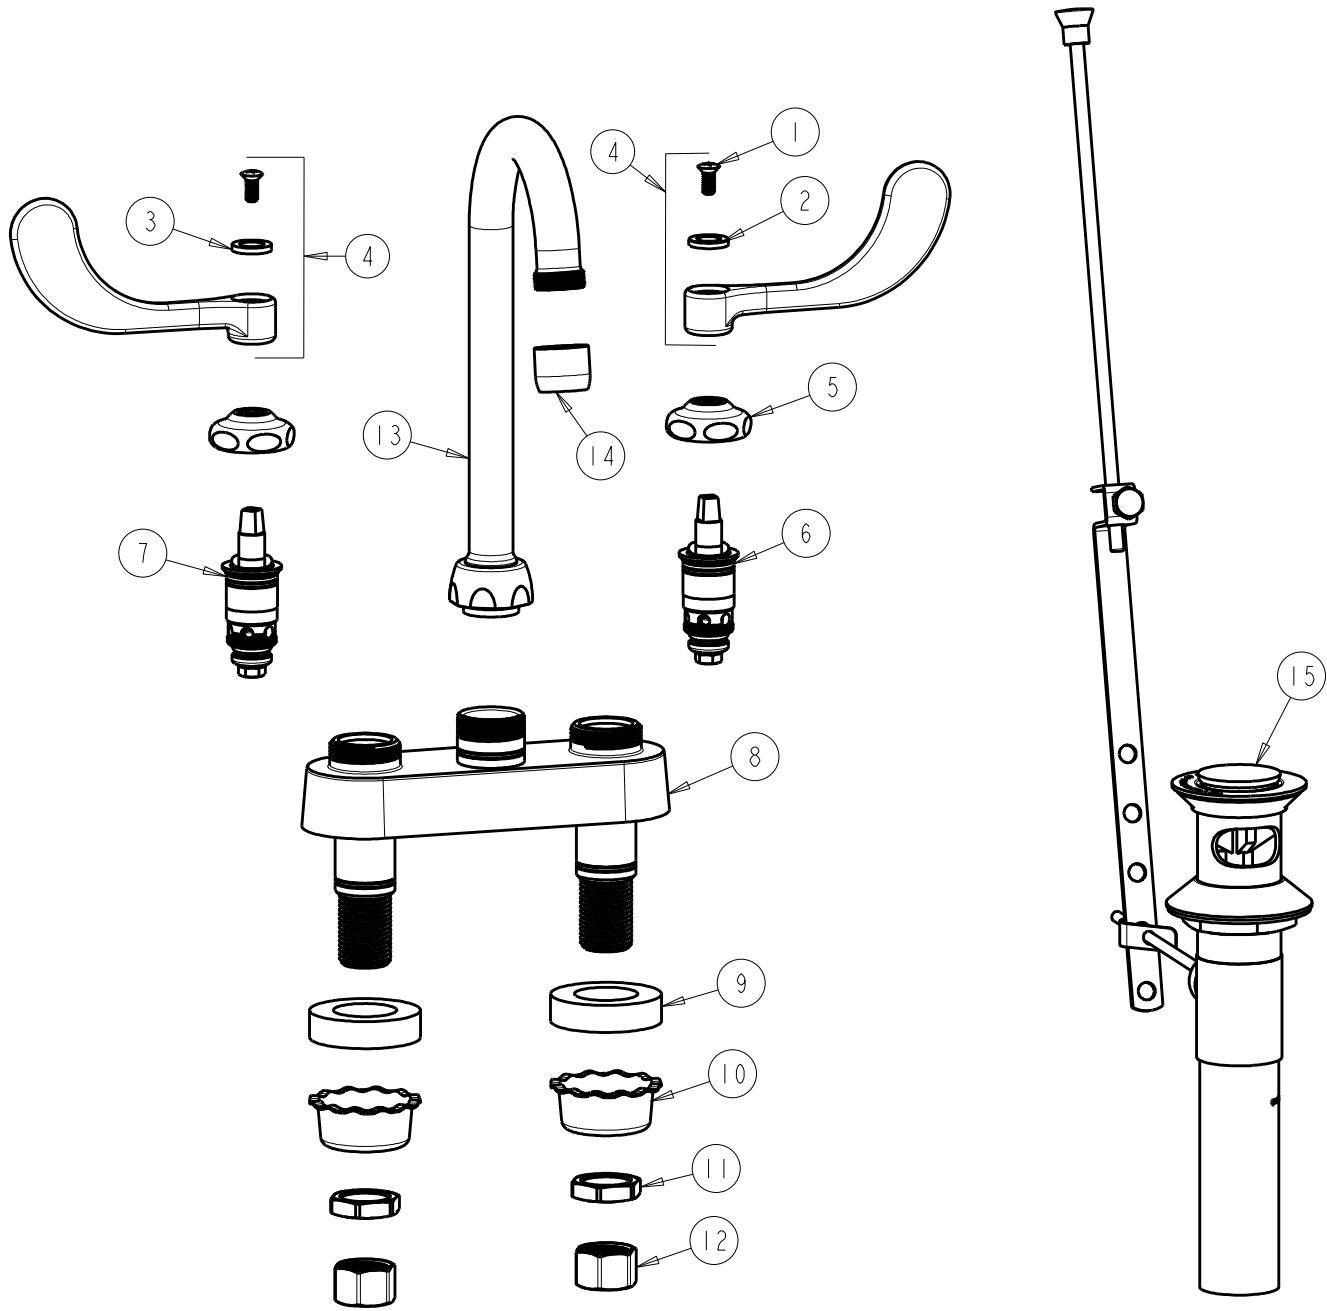

CHICAGO FAUCETS
a Geberit company

2100 South Clearwater Drive
Des Plaines, IL 60018
Phone: 847-803-5000
Fax: 847-803-5454
www.chicagofaucets.com

REPAIR PARTS

BY: SID DATE: 08-14-12
CHK: [Signature] REV:

FITTING NO.
894-317ABCP
SUBMITTED MODEL NO.

ITEM NO.

FOR TECHNICAL ASSISTANCE
1-800-TEC-TRUE (1-800-832-8783)

ITEM	PART NO.	DESCRIPTION	ITEM	PART NO.	DESCRIPTION
1	420-010JKRCF	SCREW, 10-32 UNC PH 1/2	9	555-313JKNF	WASHER
2	633-123JKNF	INDEX BUTTON (BLUE)	10	1797-114JKNF	BASIN COCK WASHER
3	633-023JKNF	INDEX BUTTON (RED)	11	49-004JKRBF	LOCKNUT
4	317-PRJKCP	HANDLE, 4" WRISTBLADE (PAIR)	12	49-005JKRBF	COUPLING NUT
5	1-214JKCP	CAP	13	GN1AJKCP	FOR PARTS SEE GN1AJKCP
6	1-099XTJKABNF	QUATURN CARTRIDGE (RH)	14	E3JKCP	SOFTFLO AERATOR 2.2 GPM
7	1-100XTJKABNF	QUATURN CARTRIDGE (LH)	15	1222-KJKCP	POP-UP WASTE
8	---	VALVE BODY (NOT SOLD SEPARATELY)			