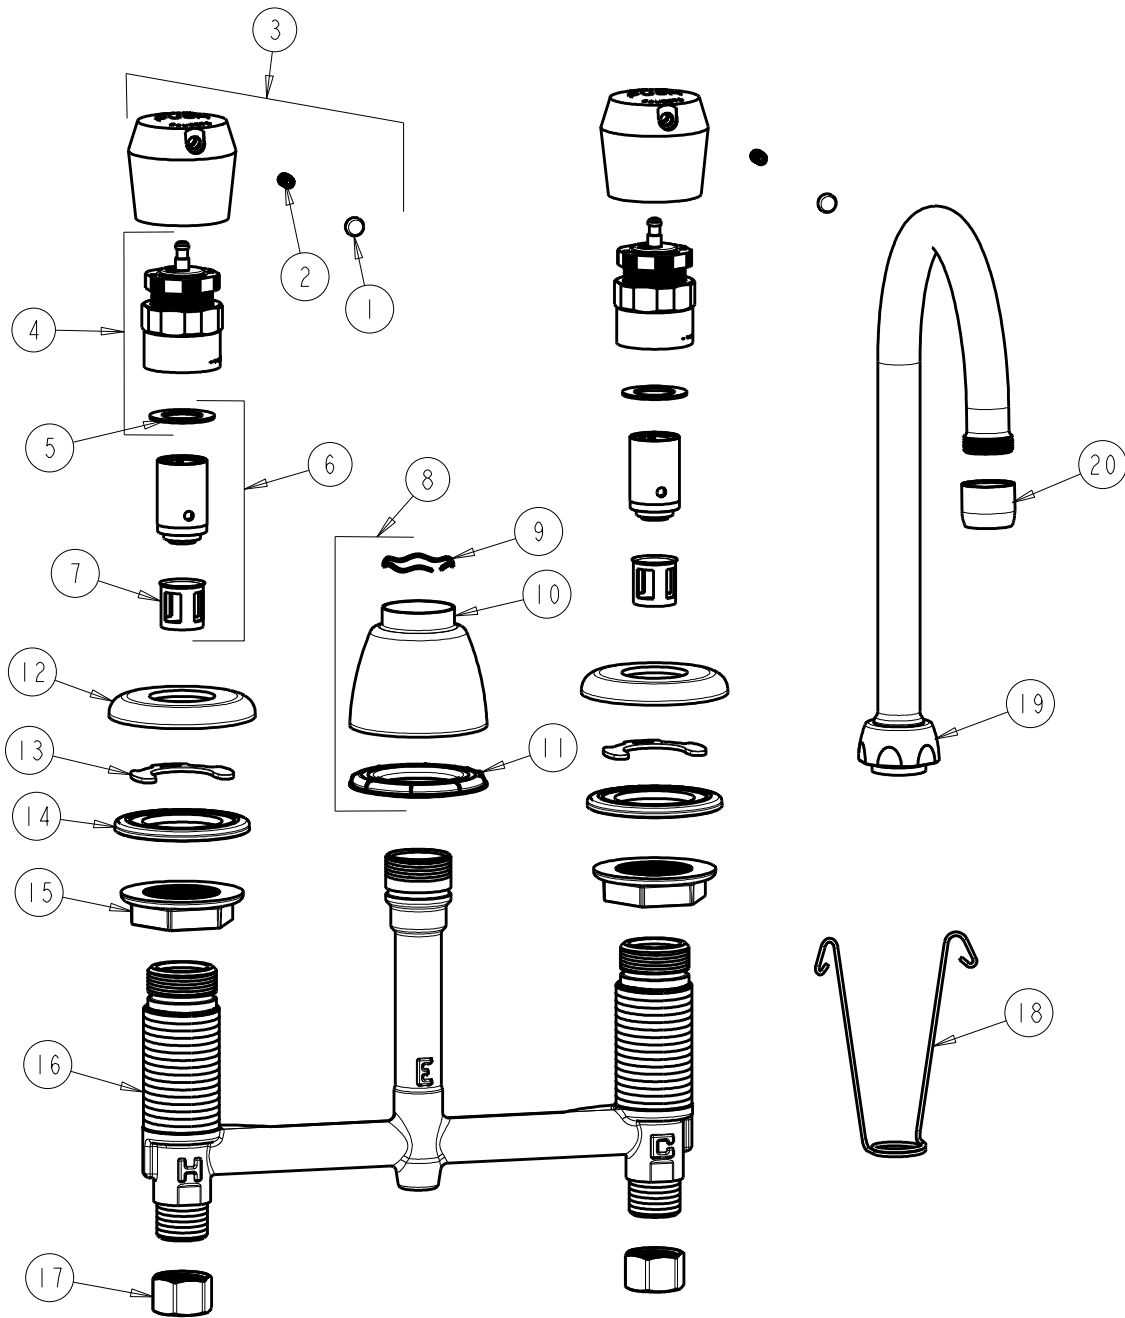

CHICAGO FAUCETS
a Geberit company

2100 South Clearwater Drive
Des Plaines, IL 60018
Phone: 847-803-5000
Fax: 847-803-5454
www.chicagofaucets.com

REPAIR PARTS

FITTING NO.

786-E35-665ABCP

SUBMITTED MODEL NO.

BY: SID DATE: 07-12-11

CHK: REV: 04-30-12

ITEM NO.

FOR TECHNICAL ASSISTANCE
1-800-TEC-TRUE (1-800-832-8783)

ITEM	PART NO.	DESCRIPTION	ITEM	PART NO.	DESCRIPTION
1	665-309JKNF	BUTTONS, HOT AND COLD	11	888-027JKNF	SPOUT ESCUTCHEON WASHER
2	665-116JKNF	SET SCREW	12	408-005JKCP	ESCUTCHEON
3	665-PSHJKCP	HANDLE, PUSH CAP	13	200-009JKNF	CLIP, RETAIN
4	665-190KJKNF	ACTUATOR ASSEMBLY	14	888-026JKNF	WASHER, SEALING
5	665-011JKNF	WASHER, SEALING	15	250-004JKNF	LOCKNUT
6	671-XJKNF	METERING VALVE CARTRIDGE	16	---	BODY, VALVE
7	667-402JKNF	MVP FILTER	17	49-005JKRBF	COUPLING NUT
8	785-400JKCP	SPOUT ESCUTCHEON KIT	18	200-008JKNF	HANGER
9	50-038JKNF	WAVE WASHER	19	GN2AJKCP	SPOUT
10	785-400JKCP	ESCUTCHEON, SPOUT BASE	20	E35JKCP	SOFTFLO AERATOR 1.5 GPM