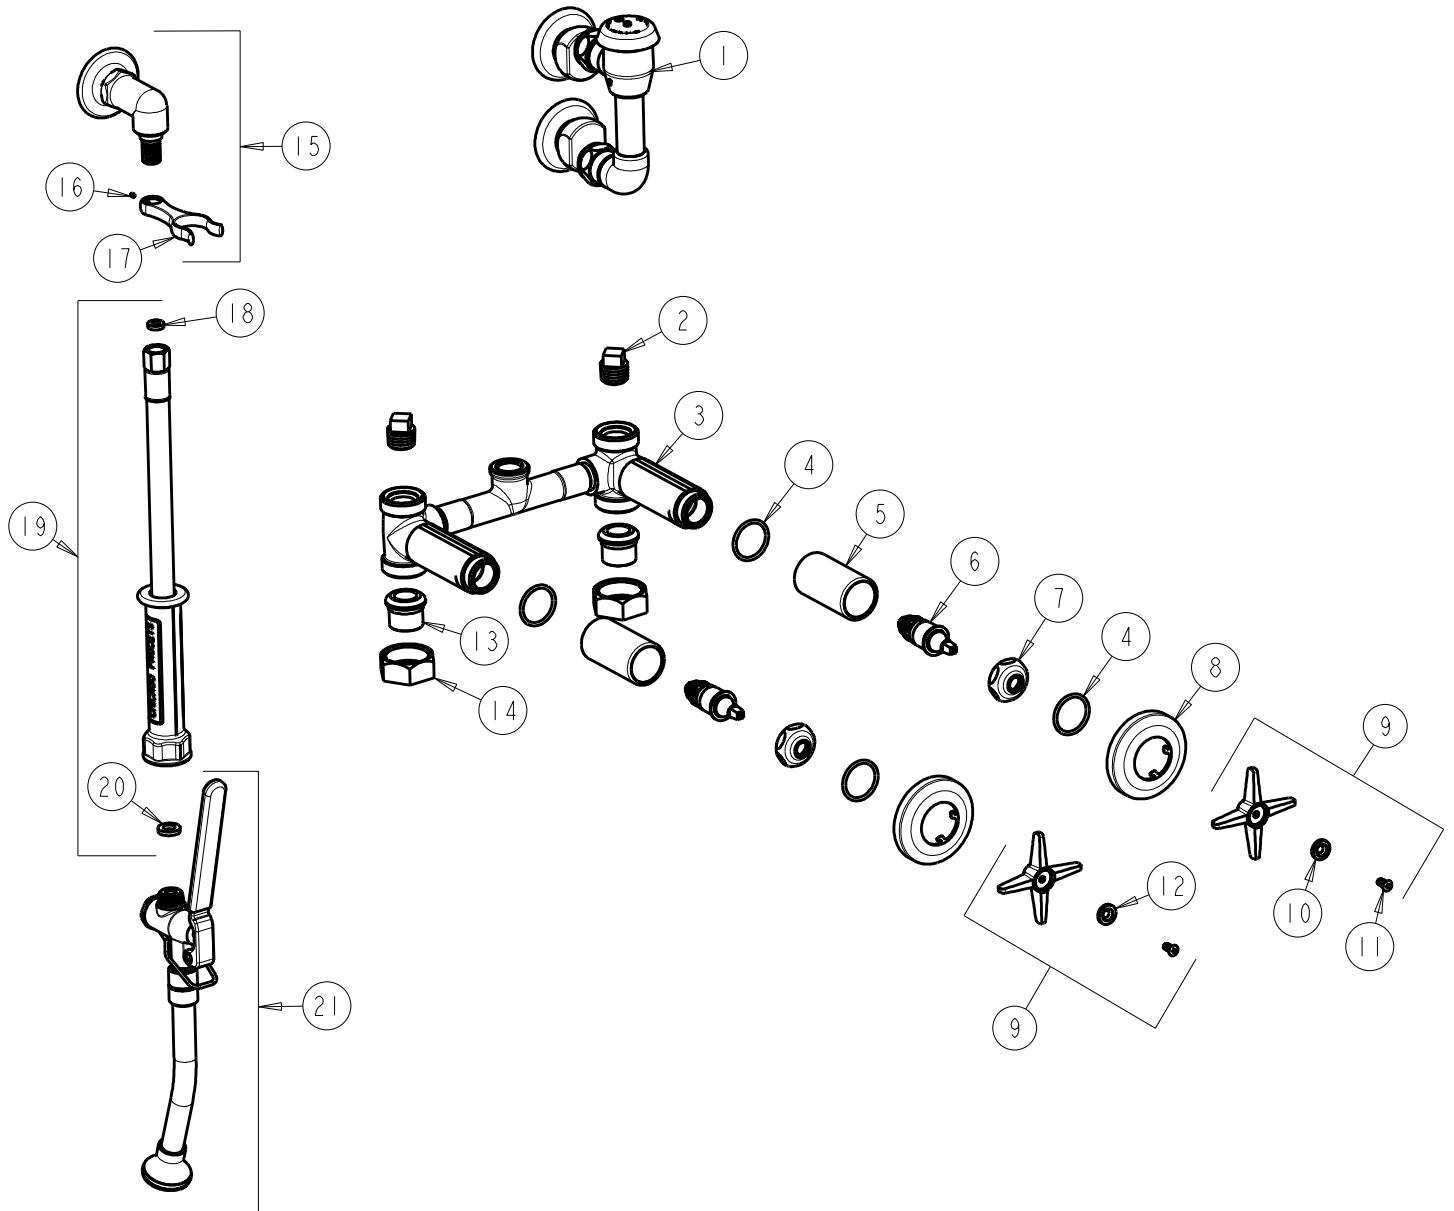

CHICAGO FAUCETS
a Geberit company

2100 South Clearwater Drive
Des Plaines, IL 60018
Phone: 847-803-5000
Fax: 847-803-5454
www.chicagofaucets.com

REPAIR PARTS

FITTING NO.

778-VBG777-21KCP

SUBMITTED MODEL NO.

ITEM NO.

FOR TECHNICAL ASSISTANCE
1-800-TEC-TRUE (1-800-832-8783)

BY: JAR DATE: 02-10-06

CHK: *[Signature]* REV: 05-17-11

ITEM	PART NO.	DESCRIPTION	ITEM	PART NO.	DESCRIPTION
1	892-GCP	FOR PARTS SEE 892-GCP	12	633-023JKNF	INDEX BUTTON (RED)
2	234-032JKRCF	1/2 NPT PLUG	13	177-003JKCP	UNION TAILPIECE
3	-----	VALVE BODY (NOT SOLD SEPARATELY)	14	177-002JKCP	UNION NUT
4	5235-107JKNF	O-RING	15	777-033JKKCP	ANGLE SHANK ASSEMBLY
5	5235-106JKCP	SLEEVE	16	777-013JKNF	SCREW, SET 6-32 X 1/8
6	217-XTLHJKNF	CARTRIDGE, SLO-COMPRESSION	17	-----	FORK (NOT SOLD SEPARATELY)
7	1-214JKCP	CAP	18	739-051JKNF	GASKET, 1/2 X 1/4 X 1/8
8	633-201JKCP	FLANGE & O-RING	19	739-053JKKNF	HOSE, WHITE VINYL 53" W/ WASHERS
9	633-PRJKCP	4-ARM HANDLE ASSEMBLY	20	919-243JKNF	GASKET, .685 X .375 X .125
10	633-123JKNF	INDEX BUTTON (BLUE)	21	777-021KJKCP	FOR PARTS SEE 777-021KJKCP
11	420-010JKRCF	SCREW, 10-32 UNC PH 1/2			