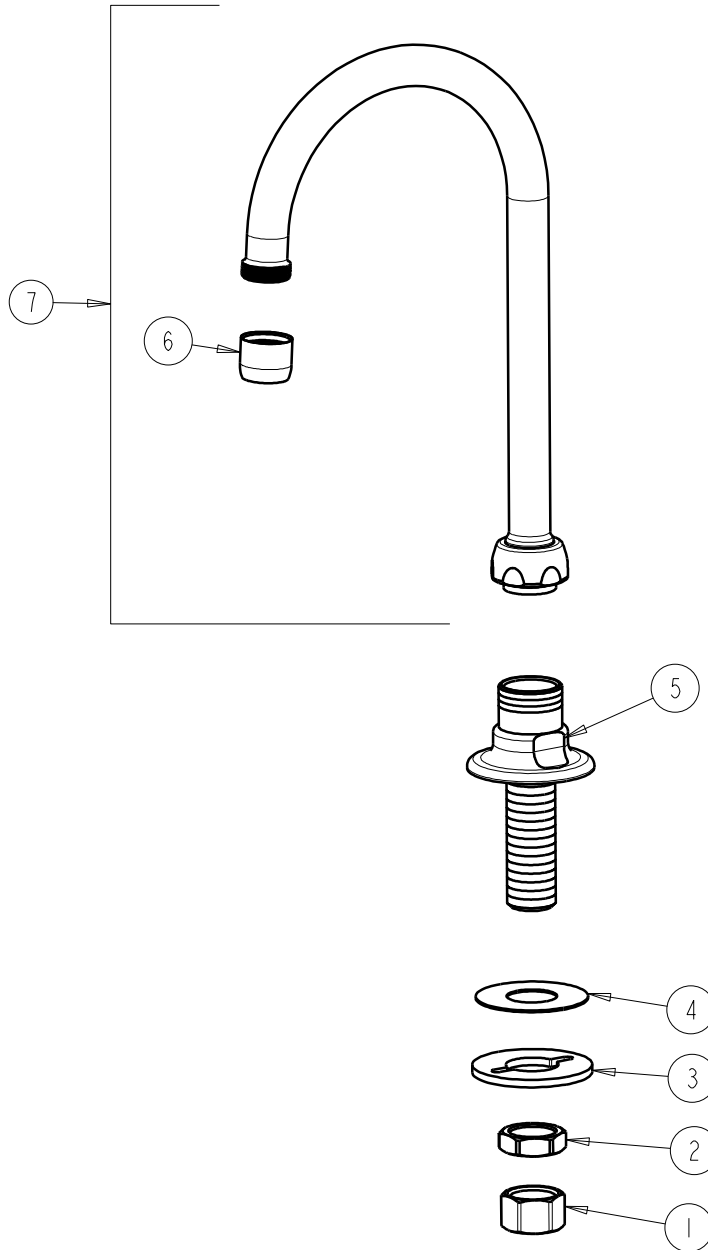

CHICAGO FAUCETS 

a Geberit company

2100 South Clearwater Drive
Des Plaines, IL 60018
Phone: 847-803-5000
Fax: 847-803-5454
www.chicagofaucets.com

REPAIR PARTS

BY: JAR DATE: 10-30-08

CHK:  REV:

FITTING NO.

626-E3ABCP

SUBMITTED MODEL NO.

ITEM NO.

FOR TECHNICAL ASSISTANCE
1-800-TEC-TRUE (1-800-832-8783)

ITEM	PART NO.	DESCRIPTION
1	49-005JKRBF	COUPLING NUT
2	49-004JKRBF	LOCKNUT
3	807-112JKNF	WASHER
4	52-007JKNF	WASHER, RUBBER
5	---	FLANGE
6	E3JKCP	SOFTFLO AERATOR
7	GN2AE3JKCP	FOR PARTS SEE GN2AE3JKCP