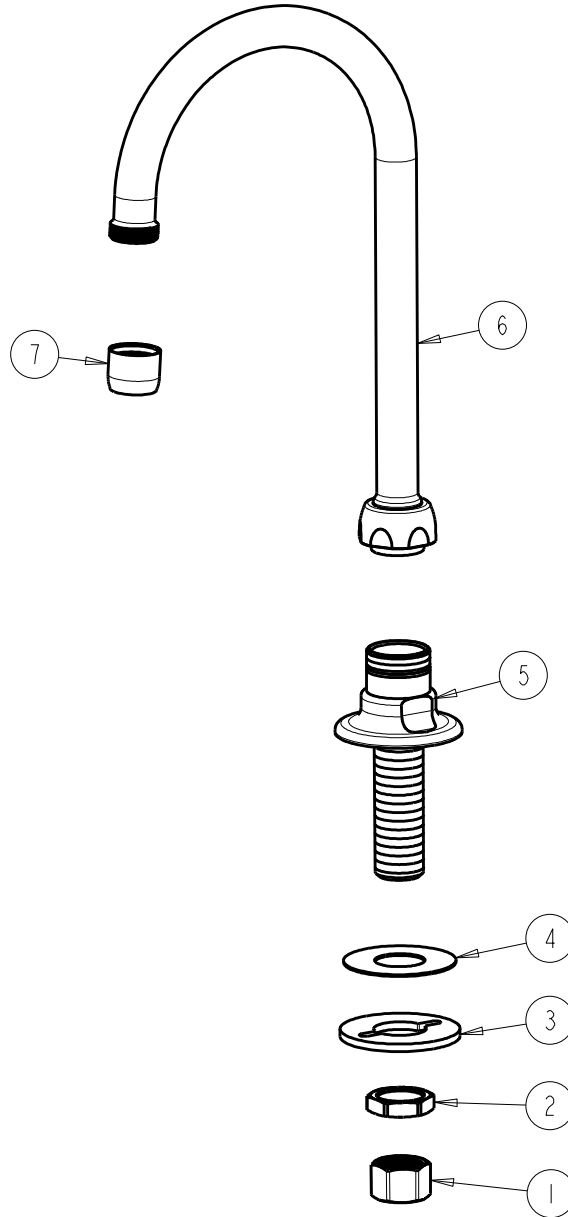

CHICAGO FAUCETS
 a Geberit company

2100 South Clearwater Drive
 Des Plaines, IL 60018
 Phone: 847-803-5000
 Fax: 847-803-5454
 www.chicagofaucets.com

REPAIR PARTS

BY: JAR DATE: 09-20-11
 CHK: *JR* REV:

FITTING NO.

626-E36ABCP

SUBMITTED MODEL NO.

ITEM NO.

FOR TECHNICAL ASSISTANCE
 1-800-TEC-TRUE (1-800-832-8783)

ITEM	PART NO.	DESCRIPTION
1	49-005JKRBF	COUPLING NUT
2	49-004JKRBF	LOCKNUT
3	807-112JKNF	WASHER
4	52-007JKNF	WASHER, RUBBER
5	---	FLANGE
6	GN2AJKABCP	GN SPOUT PLAIN END
7	E3JKCP	SOFTFLO AERATOR