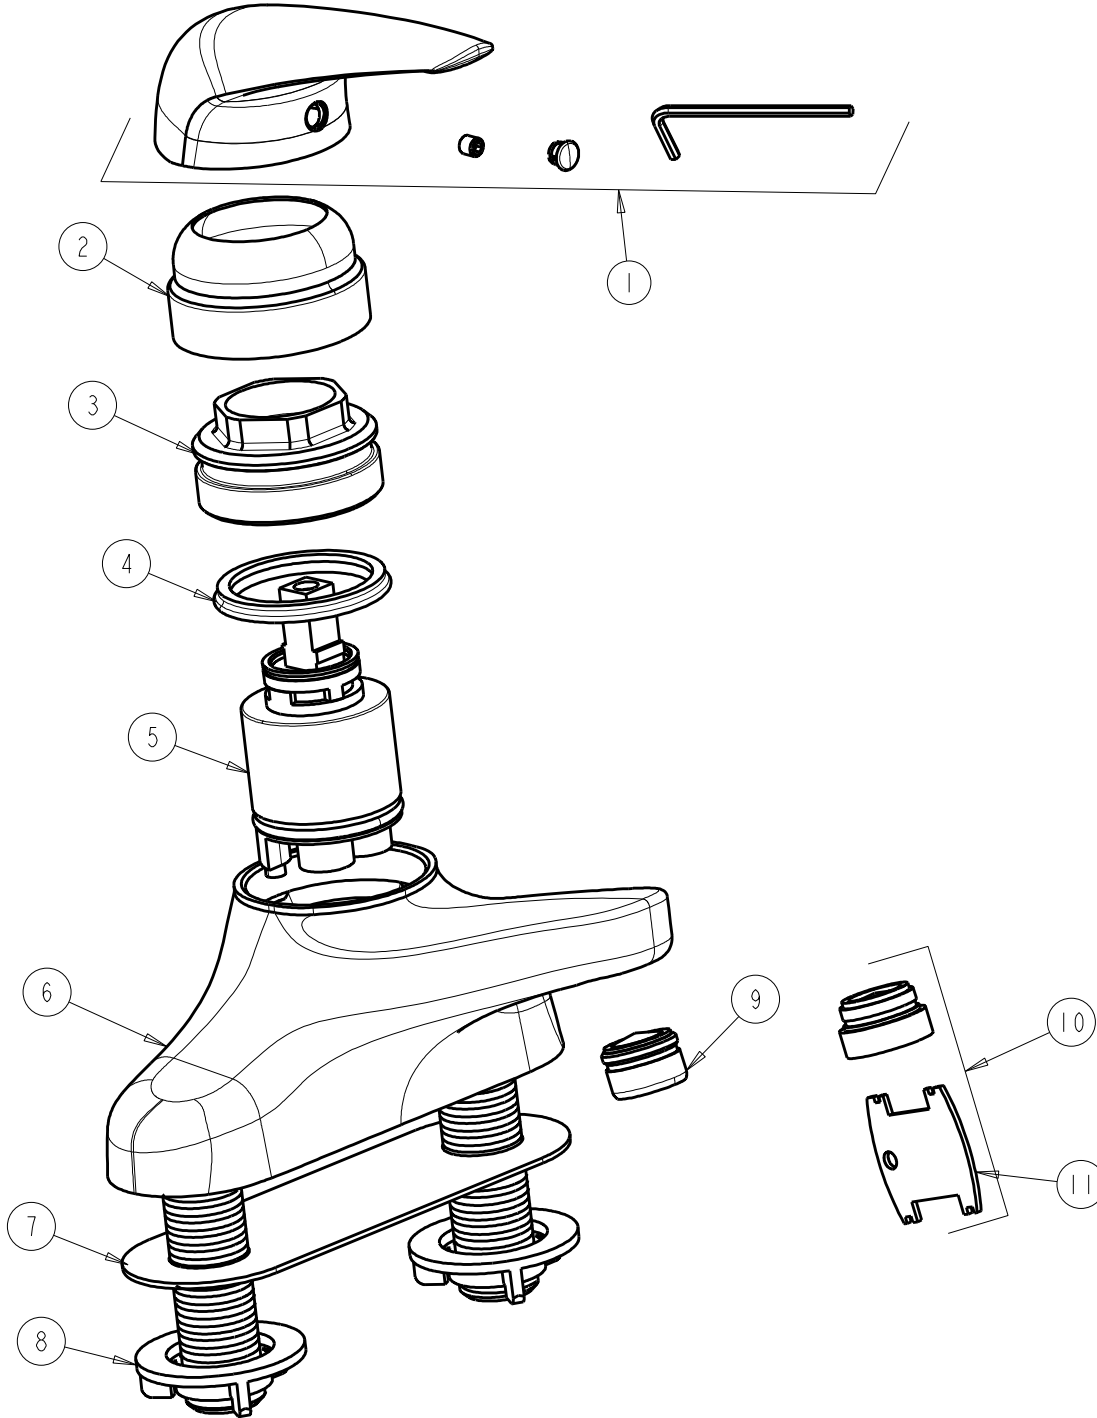

REPAIR PARTS

BY: SID DATE: 10-18-11

CHK: *[Signature]* REV:

FITTING NO.

420-E39VPABCP

SUBMITTED MODEL NO.

ITEM NO.

ITEM	PART NO.	DESCRIPTION	ITEM	PART NO.	DESCRIPTION
1	420-030KJKCP	HANDLE ASSEMBLY KIT	7	---	GASKET
2	---	COVER	8	---	LOCKNUT
3	---	RETAINER	9	E37JKCP	E37 LAMINAR FLOW OUTLET
4	---	U-WASHER	10	E39VPJKCP	VP ECONOFLO SPRAY OUTLET w/KEY
5	420-XJKNF	CERAMIC DISC CARTRIDGE	11	3-024JKRCF	KEY, VP
6	---	BODY			