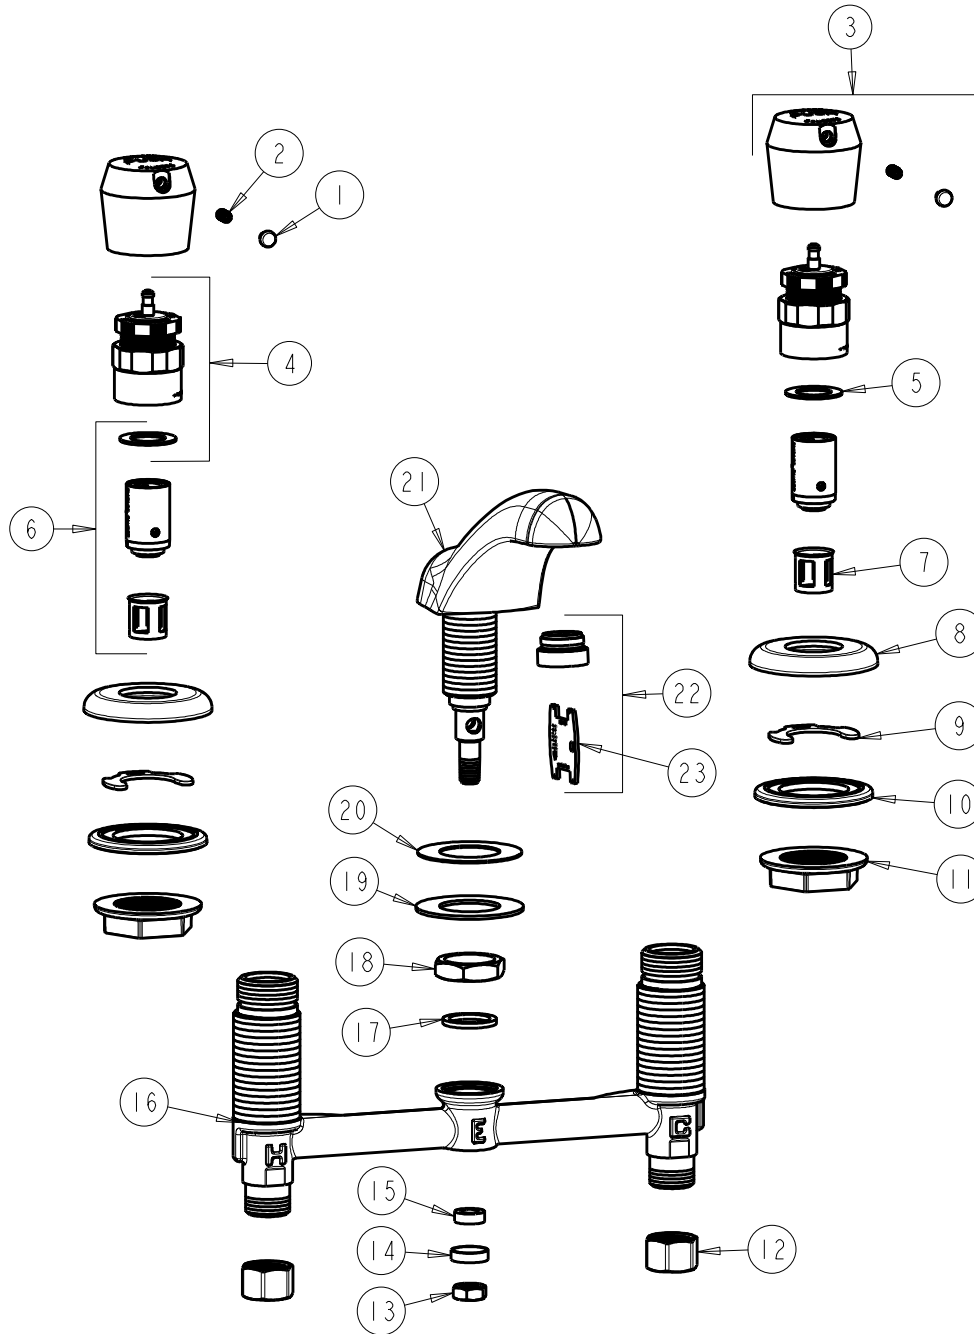

BY: JAR

DATE: 05-11-09

CHK:

REV: 07-07-11

ITEM NO.

FOR TECHNICAL ASSISTANCE
1-800-TEC-TRUE (1-800-832-8783)

| ITEM | PART NO. | DESCRIPTION | ITEM | PART NO. | DESCRIPTION |
|------|-------------|--------------------------|------|--------------|--------------------------------|
| 1 | 665-309JKNF | BUTTONS, HOT AND COLD | 13 | 689-113JKRBF | NUT, 3/8-24 UNF X .56 X .22 |
| 2 | 665-116JKNF | SET SCREW | 14 | 250-187JKRBF | RETAINER |
| 3 | 665-PSHJKCP | HANDLE, PUSH CAP | 15 | 1797-129JKNF | RUBBER WASHER |
| 4 | 665-190JKNF | ACTUATOR ASSEMBLY | 16 | — | BODY, VALVE |
| 5 | 665-011JKNF | WASHER, SEALING | 17 | 250-200JKNF | GASKET |
| 6 | 671-XJKNF | METERING VALVE CARTRIDGE | 18 | 250-054JKRBF | LOCKNUT |
| 7 | 667-402JKNF | MVP FILTER | 19 | 50-014JKNF | STEEL WASHER |
| 8 | 408-005JKCP | ESCUTCHEON | 20 | 739-056JKNF | RUBBER WASHER |
| 9 | 200-009JKNF | CLIP, RETAIN | 21 | 401-301KJKCP | SPOUT ASSEMBLY |
| 10 | 888-026JKNF | WASHER, SEALING | 22 | E2805JKCP | VP ECONOFLO SPRAY OUTLET w/KEY |
| 11 | 250-004JKNF | LOCKNUT | 23 | 3-024JKRCF | KEY, VP |
| 12 | 49-005JKRBF | COUPLING NUT | | | |