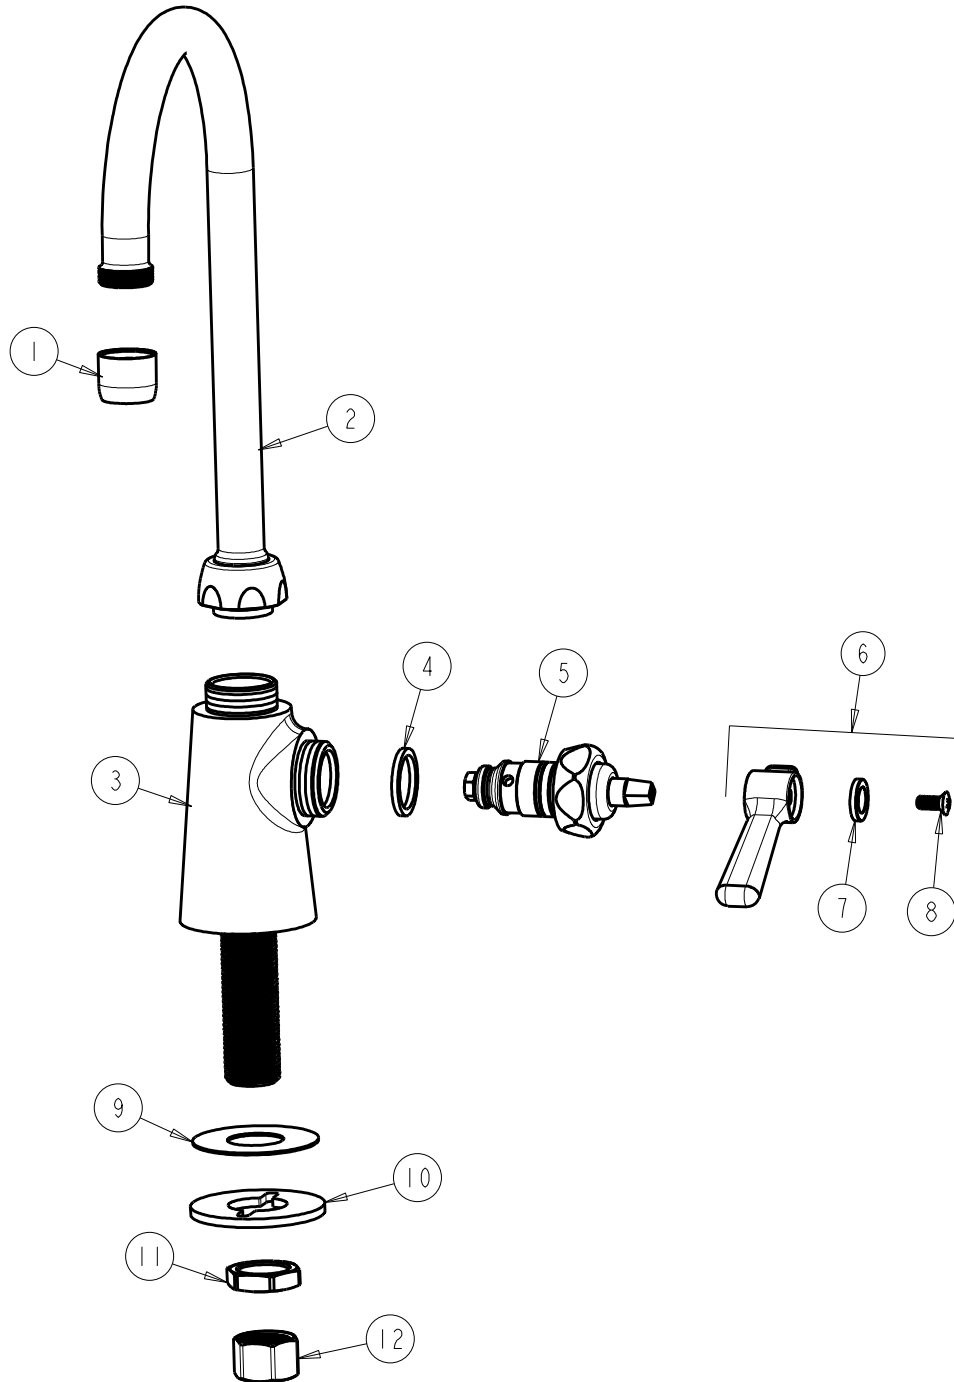

CHICAGO FAUCETS
a Geberit company

2100 South Clearwater Drive
Des Plaines, IL 60018
Phone: 847-803-5000
Fax: 847-803-5454
www.chicagofaucets.com

REPAIR PARTS

FITTING NO.
350-E35-244ABCP
SUBMITTED MODEL NO.

FOR TECHNICAL ASSISTANCE
1-800-TEC-TRUE (1-800-832-8783)

BY: SID DATE: 05-29-12
CHK: *[Signature]* REV:

ITEM NO.

ITEM	PART NO.	DESCRIPTION	ITEM	PART NO.	DESCRIPTION
1	E35JKCP	SOFTFLO AERATOR 1.5 GPM	7	633-123JKNF	INDEX BUTTON (BLUE)
2	GN2AJKABCP	GN SPOUT PLAIN END	8	420-010JKRCF	SCREW, 10-32 UNC PH 1/2
3	---	VALVE BODY (NOT SOLD SEPARATELY)	9	52-007JKNF	WASHER, RUBBER
4	1-043JKNF	GASKET, CAP 1 X .80 X .09	10	807-112JKNF	WASHER
5	826-XJKNF	KLO-SELF CARTRIDGE	11	49-004JKRBF	LOCKNUT
6	369-COLDJKCP	LEVER HANDLE ASSEMBLY	12	49-005JKRBF	COUPLING NUT