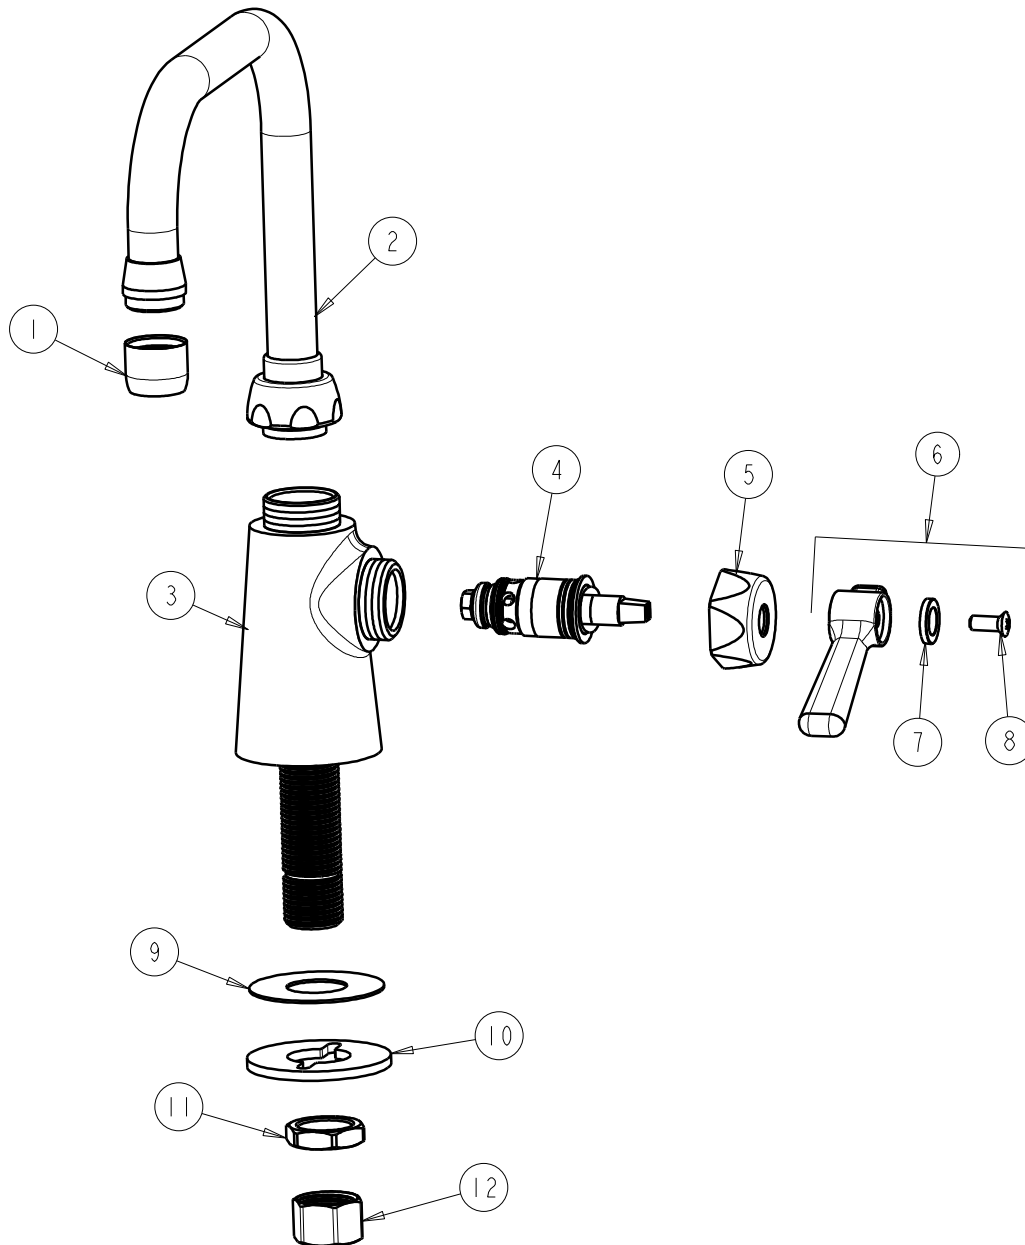

CHICAGO FAUCETS 

a Geberit company

2100 South Clearwater Drive
Des Plaines, IL 60018
Phone: 847-803-5000
Fax: 847-803-5454
www.chicagofaucets.com

REPAIR PARTS

BY: SID DATE: 05-07-09

CHK: *[Signature]* REV:

FITTING NO.

350-DB6AE3ABCP

SUBMITTED MODEL NO.

ITEM NO.

FOR TECHNICAL ASSISTANCE
1-800-TEC-TRUE (1-800-832-8783)

ITEM	PART NO.	DESCRIPTION	ITEM	PART NO.	DESCRIPTION
1	E3JKCP	SOFTFLO AERATOR OUTLET	7	633-123JKNF	INDEX BUTTON (BLUE)
2	DB6AJKCP	FOR PARTS SEE DB6AJKCP	8	420-010JKRCF	SCREW, 10-32 UNC PH 1/2
3	---	BODY VALVE (NOT SOLD SEPARATELY)	9	52-007JKNF	WASHER, RUBBER
4	AB1-099XTJKNF	QUATURN UNIT (RH)	10	807-112JKNF	WASHER
5	444-005JKCP	CAP	11	49-004JKRBF	LOCKNUT
6	369-COLDJKCP	LEVER HANDLE ASSEMBLY	12	49-005JKRBF	COUPLING NUT