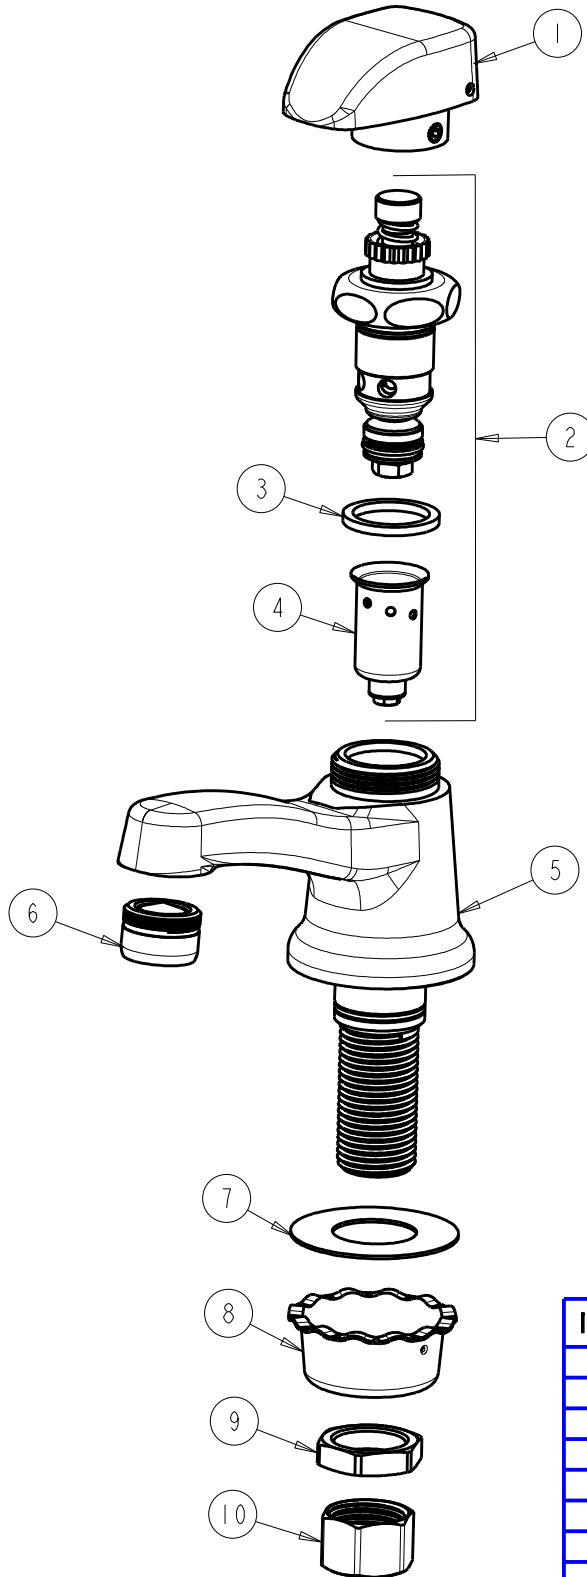

# REPAIR PARTS

BY: SID    DATE: 02-28-12  
CHK: *[Signature]*    REV:

FITTING NO.

**335-E12COLDABCP**

SUBMITTED MODEL NO.

ITEM NO.

ITEM	PART NO.	DESCRIPTION
1	335-107KJKNF	COLD TILT HANDLE
2	335-XJKABNF	TIP TAP CARTRIDGE FOR 335X
3	1-043JKNF	GASKET, CAP 1 X .80 X .09
4	333-073KJKNF	DASPOT, SLOW
5	----	BODY (NOT SOLD SEPARATELY)
6	E12JKCP	SOFTFLO OUTLET
7	333-103JKNF	RUBBER WASHER
8	1797-114JKNF	BASIN COCK WASHER
9	49-004JKRBF	LOCKNUT
10	49-005JKRBF	COUPLING NUT