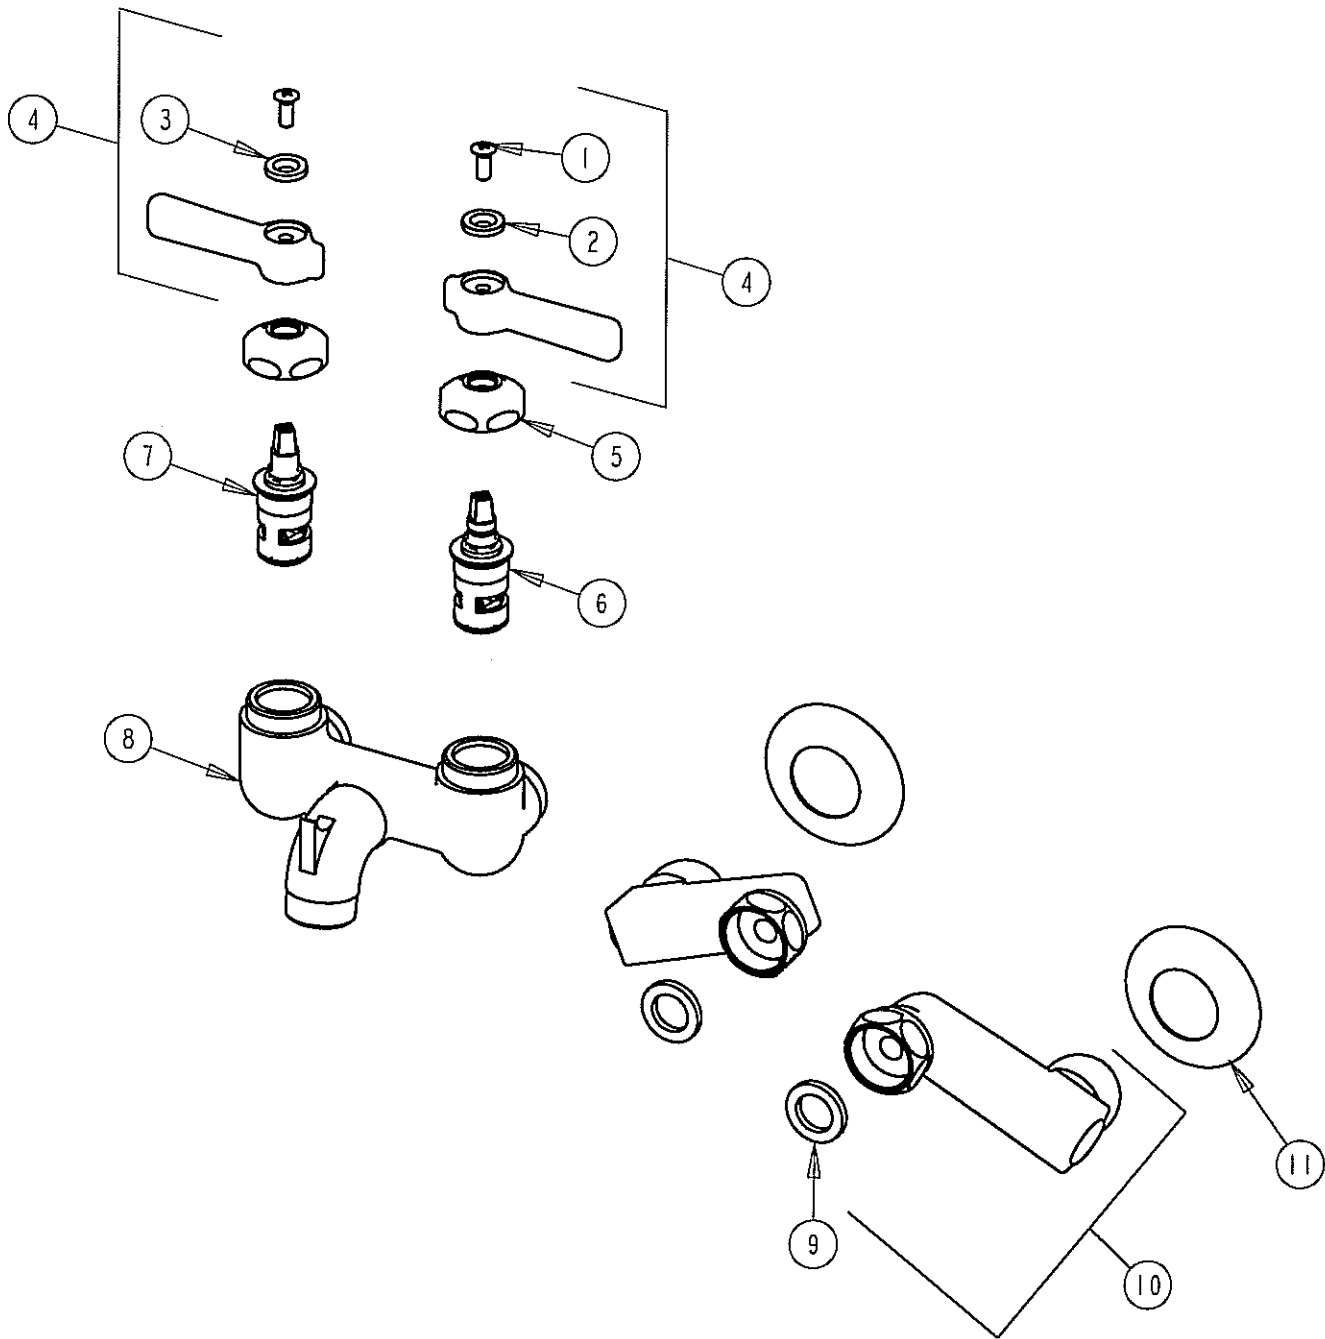

PARTS LIST

BY: SID
CHK'D: SID

CHICAGO FAUCETS
Last As Long As The Building

FINISH: AS SPECIFIED
DATE: 09-27-02

305-RXKCP

305-RXKRCF

ITEM NO.	PART NO.	DESCRIPTION
1	420-010	SCREW
2	633-123	INDEX BUTTON (BLUE)
3	633-023	INDEX BUTTON (RED)
4	369PR	LEVER HANDLE ASSEMBLY
5	1-214	CAP
6	1-099XK	RH CERAMIC QUATURN UNIT
7	1-100XK	LH CERAMIC QUATURN UNIT
8	-----	VALVE BODY NOT SOLD SEPARATELY
9	1-011	WASHER
10	R	SUPPLY ARM
11	1-055	FLANGE