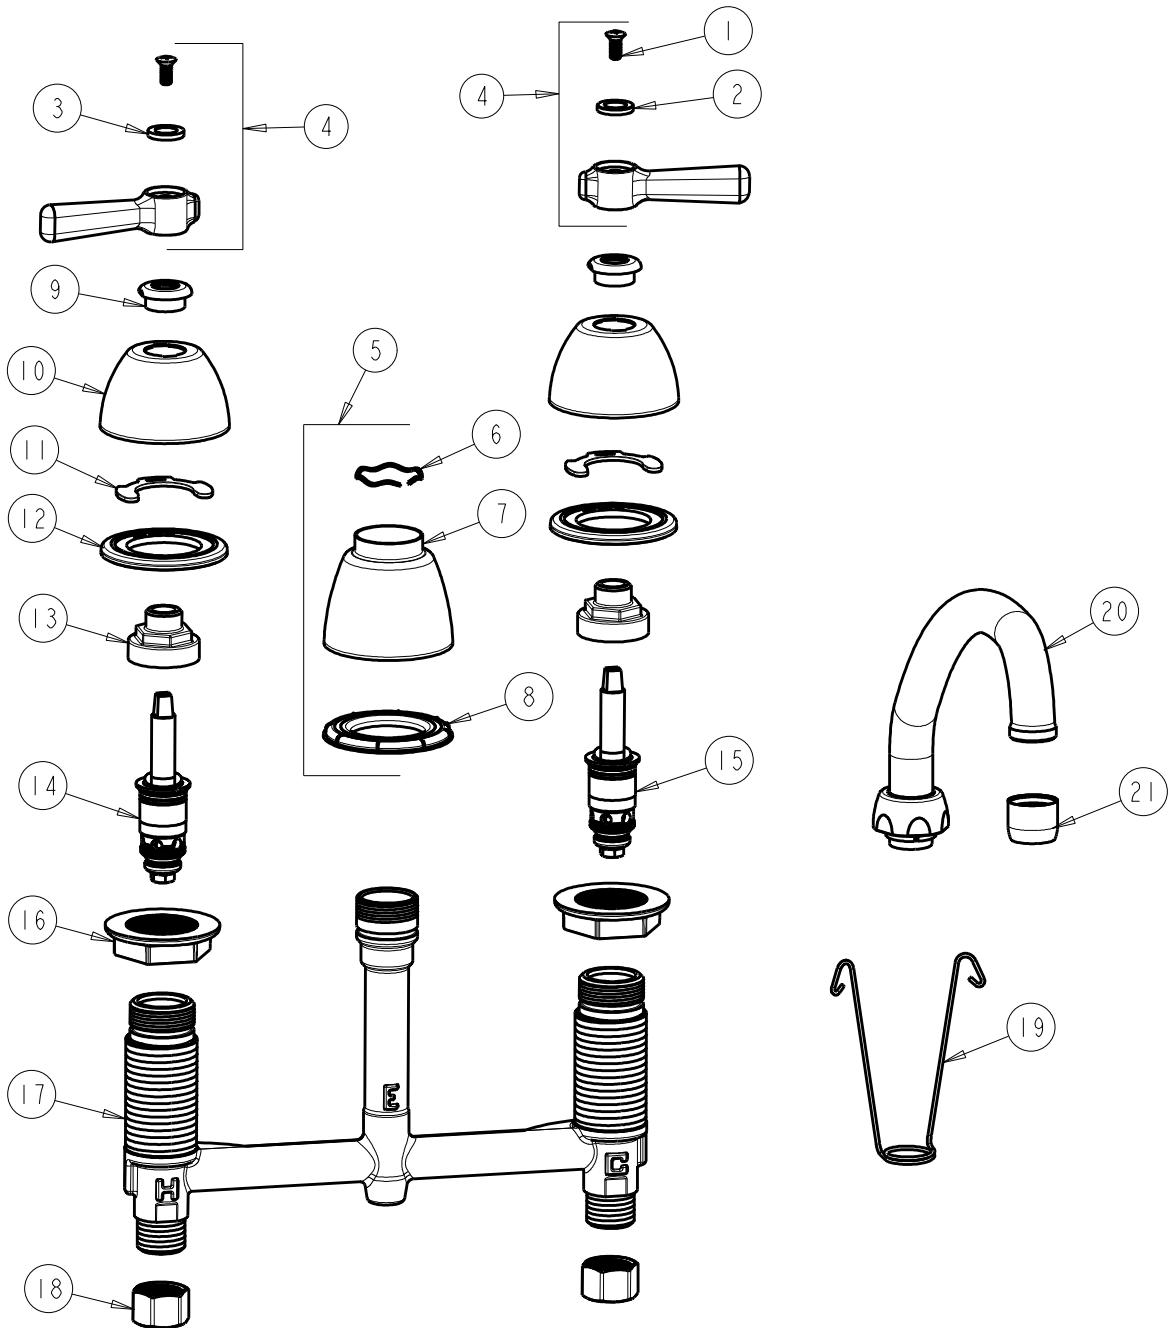

CHICAGO FAUCETS
a Geberit company

2100 South Clearwater Drive
Des Plaines, IL 60018
Phone: 847-803-5000
Fax: 847-803-5454
www.chicagofaucets.com

REPAIR PARTS

FITTING NO.

201-AE35ABCP

SUBMITTED MODEL NO.

ITEM NO.

BY: SID DATE: 07-19-11

CHK: REV: 04-18-12

FOR TECHNICAL ASSISTANCE
1-800-TEC-TRUE (1-800-832-8783)

ITEM	PART NO.	DESCRIPTION	ITEM	PART NO.	DESCRIPTION
1	420-010JKRCF	SCREW, 10-32 UNC PH 1/2	12	888-026JKNF	WASHER, SEALING
2	633-123JKNF	INDEX BUTTON (BLUE)	13	274-014JKRBF	NUT, CAP
3	633-023JKNF	INDEX BUTTON (RED)	14	377-XTLHJKABNF	LH QUATURN CARTRIDGE
4	369-PRJKCP	LEVER HANDLE ASSEMBLY (PAIR)	15	377-XTRHJKABNF	RH QUATURN CARTRIDGE
5	785-400JKCP	SPOUT ESCUTCHEON KIT	16	250-004JKNF	LOCKNUT
6	50-038JKNF	WAVE WASHER	17	—	BODY, VALVE
7	785-400JKCP	ESCUTCHEON, SPOUT BASE	18	49-005JKRBF	COUPLING NUT
8	888-027JKNF	SPOUT ESCUTCHEON WASHER	19	200-008JKNF	HANGER
9	422-113JKCP	ESCUTCHEON NUT	20	L9LESSE3JKCP	SPOUT
10	250-082JKCP	ESCUTCHEON	21	E35JKCP	SOFTFLO AERATOR 1.5 GPM
11	200-009JKNF	CLIP, RETAIN			