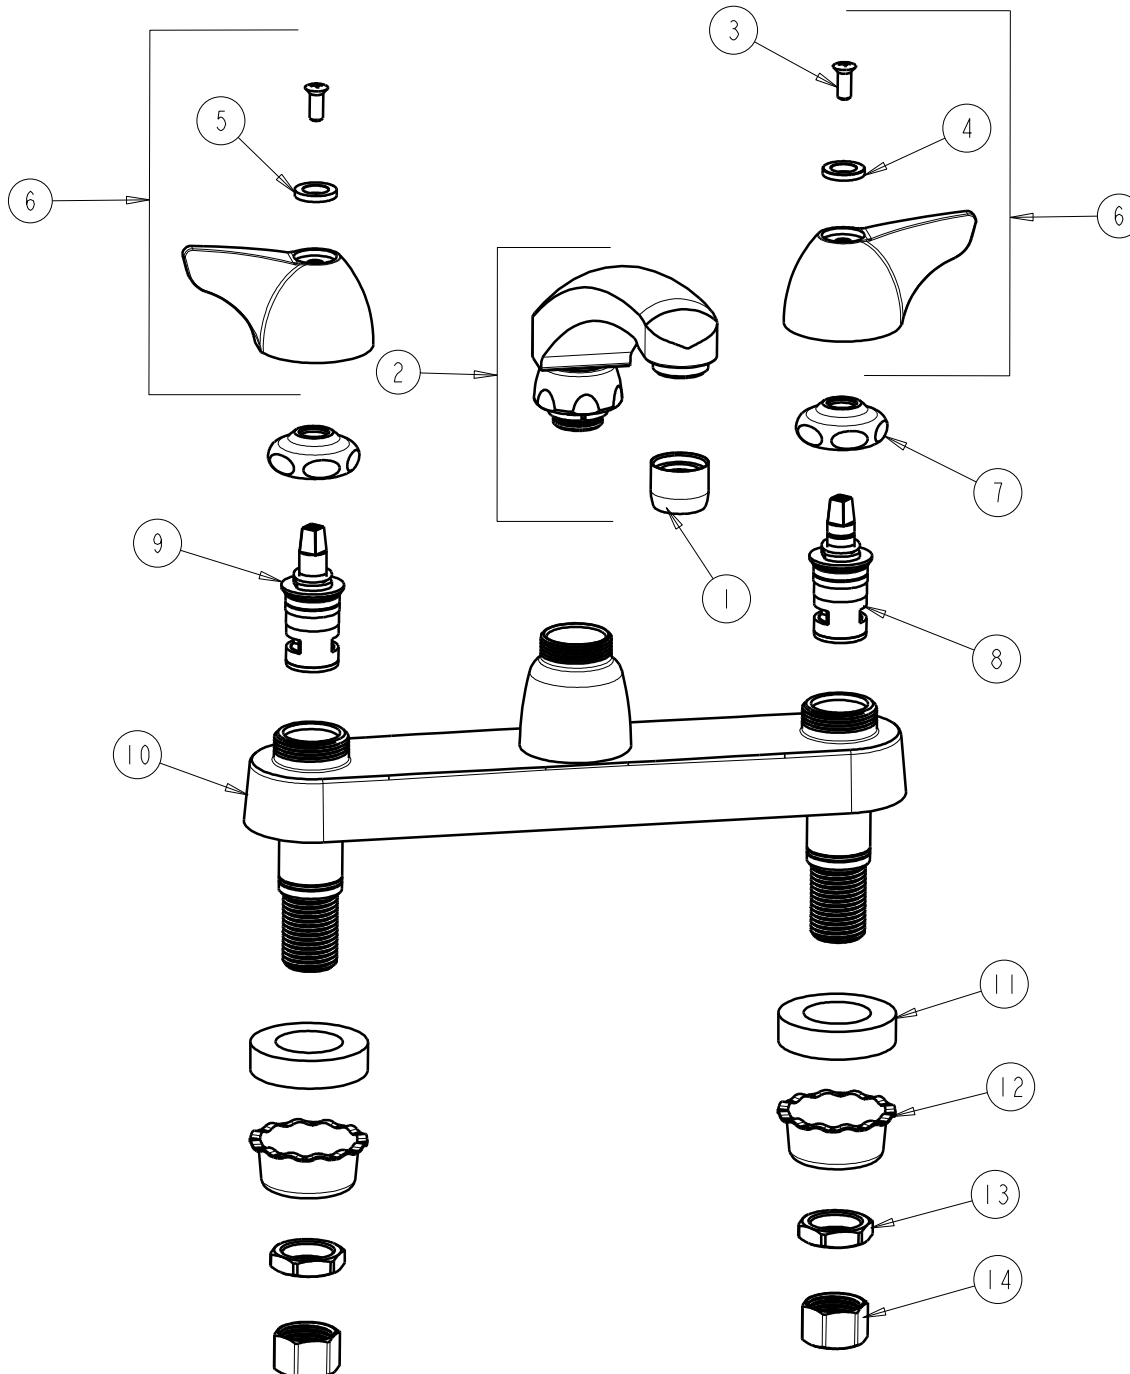

CHICAGO FAUCETS
a Geberit company

2100 South Clearwater Drive
Des Plaines, IL 60018
Phone: 847-803-5000
Fax: 847-803-5454
www.chicagofaucets.com

REPAIR PARTS

FITTING NO.

1100-XKABCP

SUBMITTED MODEL NO.

BY: SID DATE: 05-04-09

CHK: *[Signature]* REV:

ITEM NO.

FOR TECHNICAL ASSISTANCE
1-800-TEC-TRUE (1-800-832-8783)

ITEM	PART NO.	DESCRIPTION	ITEM	PART NO.	DESCRIPTION
1	E3JKCP	SOFTFLO AERATOR OUTLET	8	AB1-099XKJKNF	RH CERAMIC CARTRIDGE 1/4 (BOX-12)
2	ABL8JKCP	CAST SPOUT	9	AB1-100XKJKNF	LH CERAMIC CARTRIDGE 1/4 (BOX-12)
3	420-010JKRCF	SCREW, 10-32 UNC PH 1/2	10	---	VALVE BODY NOT SOLD SEPARATELY
4	633-123JKNF	INDEX BUTTON (BLUE)	11	555-313JKNF	WASHER
5	633-023JKNF	INDEX BUTTON (RED)	12	1797-114JKNF	BASIN COCK WASHER
6	1000-PRJKCP	WING HANDLE ASSEMBLY (PAIR)	13	49-004JKRBF	LOCKNUT
7	1-214JKCP	CAP	14	49-005JKRBF	COUPLING NUT